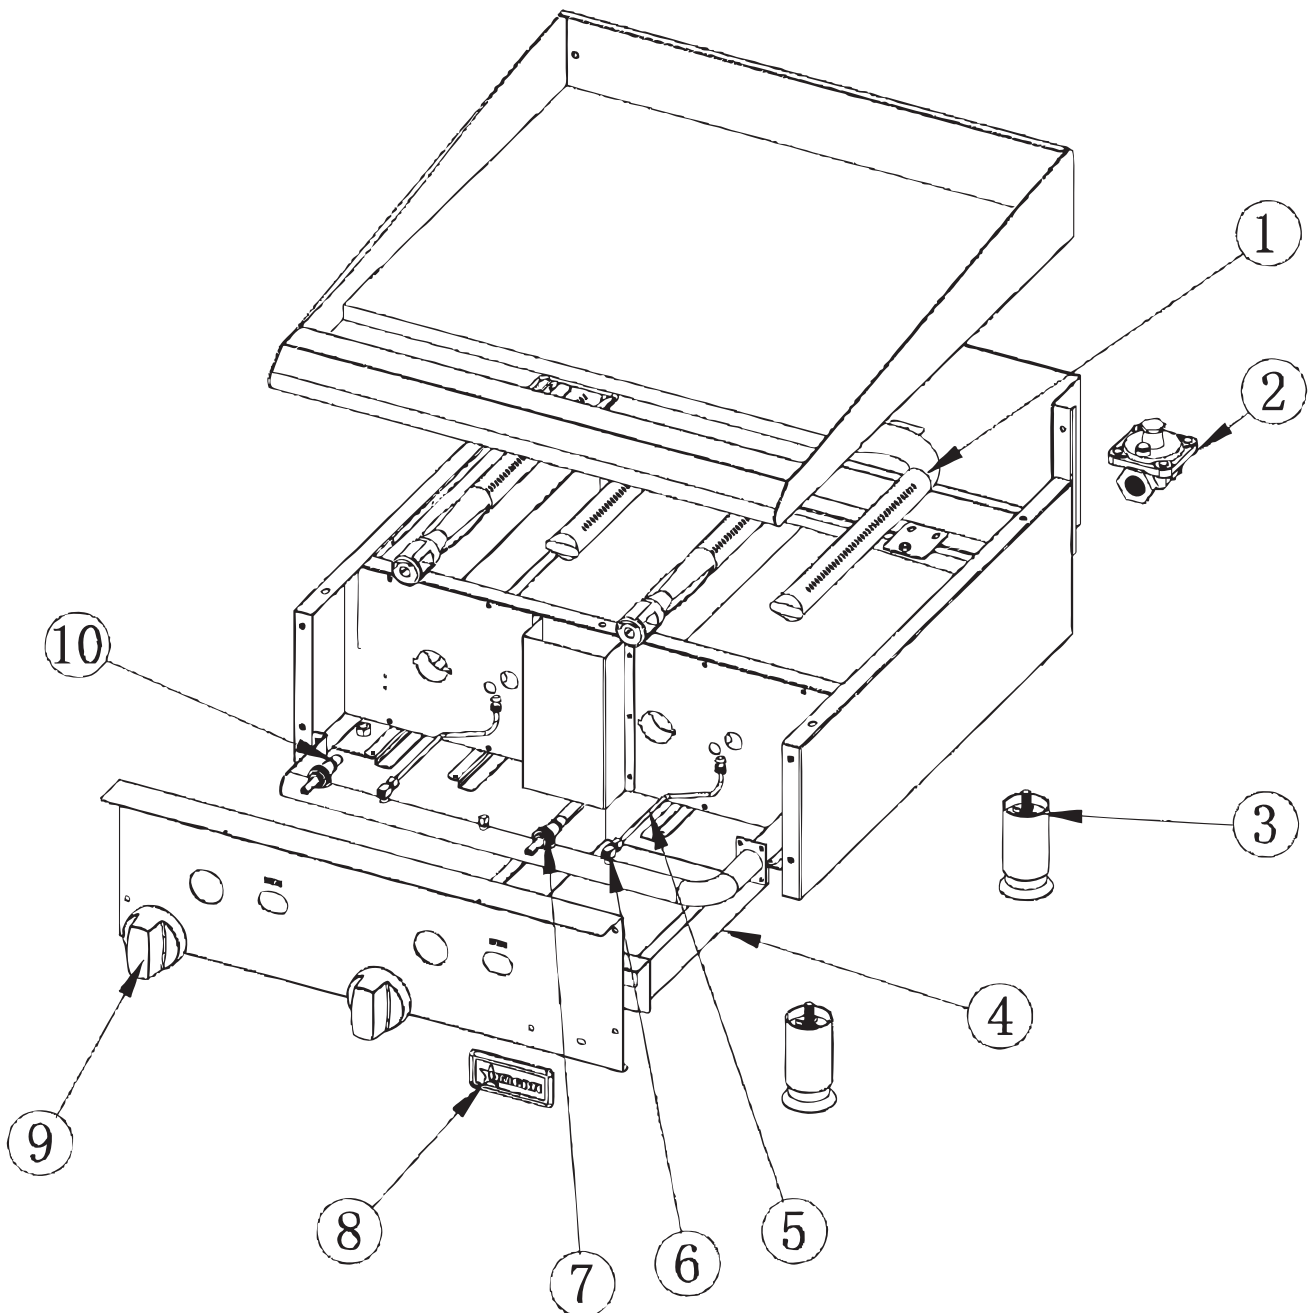

Parts Breakdown

Model CE-CN-G15M 43737

Model CE-CN-G24M 43730

Model CE-CN-G36M 43731

Model CE-CN-G48M 43732

Parts Breakdown

Model CE-CN-G15M 43737

Item No.	Description	Position	Item No.	Description	Position	Item No.	Description	Position
73092	Burner for 43737	1	73088	Pilot Pipe for 43737	5	43489	Red Dial for Manual Control for 43737	9
72407	Regulator for 43737	2	73089	Pilot Valve for 43737	6	72416	Orifice 41 # NAT for 43737	10
72410	Foot for 43737	3	73090	Valve for 43737	7	42968	Conversion Kits for 43737	11
72412	Tray for 43737	4	43313	Name Badge for Omcan for 43737	8			

Model CE-CN-G24M 43730

Item No.	Description	Position	Item No.	Description	Position	Item No.	Description	Position
73092	Burner for 43730	1	73088	Pilot Pipe for 43730	5	43489	Red Dial for Manual Control for 43730	9
72407	Regulator for 43730	2	73089	Pilot Valve for 43730	6	72416	Orifice 41 # NAT for 43730	10
72410	Foot for 43730	3	73090	Valve for 43730	7	42969	Conversion Kit for 43730	11
72412	Tray for 43730	4	43313	Name Badge for Omcan for 43730	8			

Model CE-CN-G36M 43731

Item No.	Description	Position	Item No.	Description	Position	Item No.	Description	Position
73092	Burner for 43731	1	73088	Pilot Pipe for 43731	5	43489	Red Dial for Manual Control for 43731	9
72407	Regulator for 43731	2	73089	Pilot Valve for 43731	6	72416	Orifice 41 # NAT for 43731	10
72410	Foot for 43731	3	73090	Valve for 43731	7	42970	Conversion Kits for 43731	11
72412	Tray for 43731	4	43313	Name Badge for Omcan for 43731	8			

Model CE-CN-G48M 43732

Item No.	Description	Position	Item No.	Description	Position	Item No.	Description	Position
73092	Burner for 43732	1	73088	Pilot Pipe for 43732	5	43489	Red Dial for Manual Control for 43732	9
72407	Regulator for 43732	2	73089	Pilot Valve for 43732	6	72416	Orifice 41 # NAT for 43732	10
72410	Foot for 43732	3	73090	Valve for 43732	7	42971	Conversion Kits for 43732	11
72412	Tray for 43732	4	43313	Name Badge for Omcan for 43732	8			