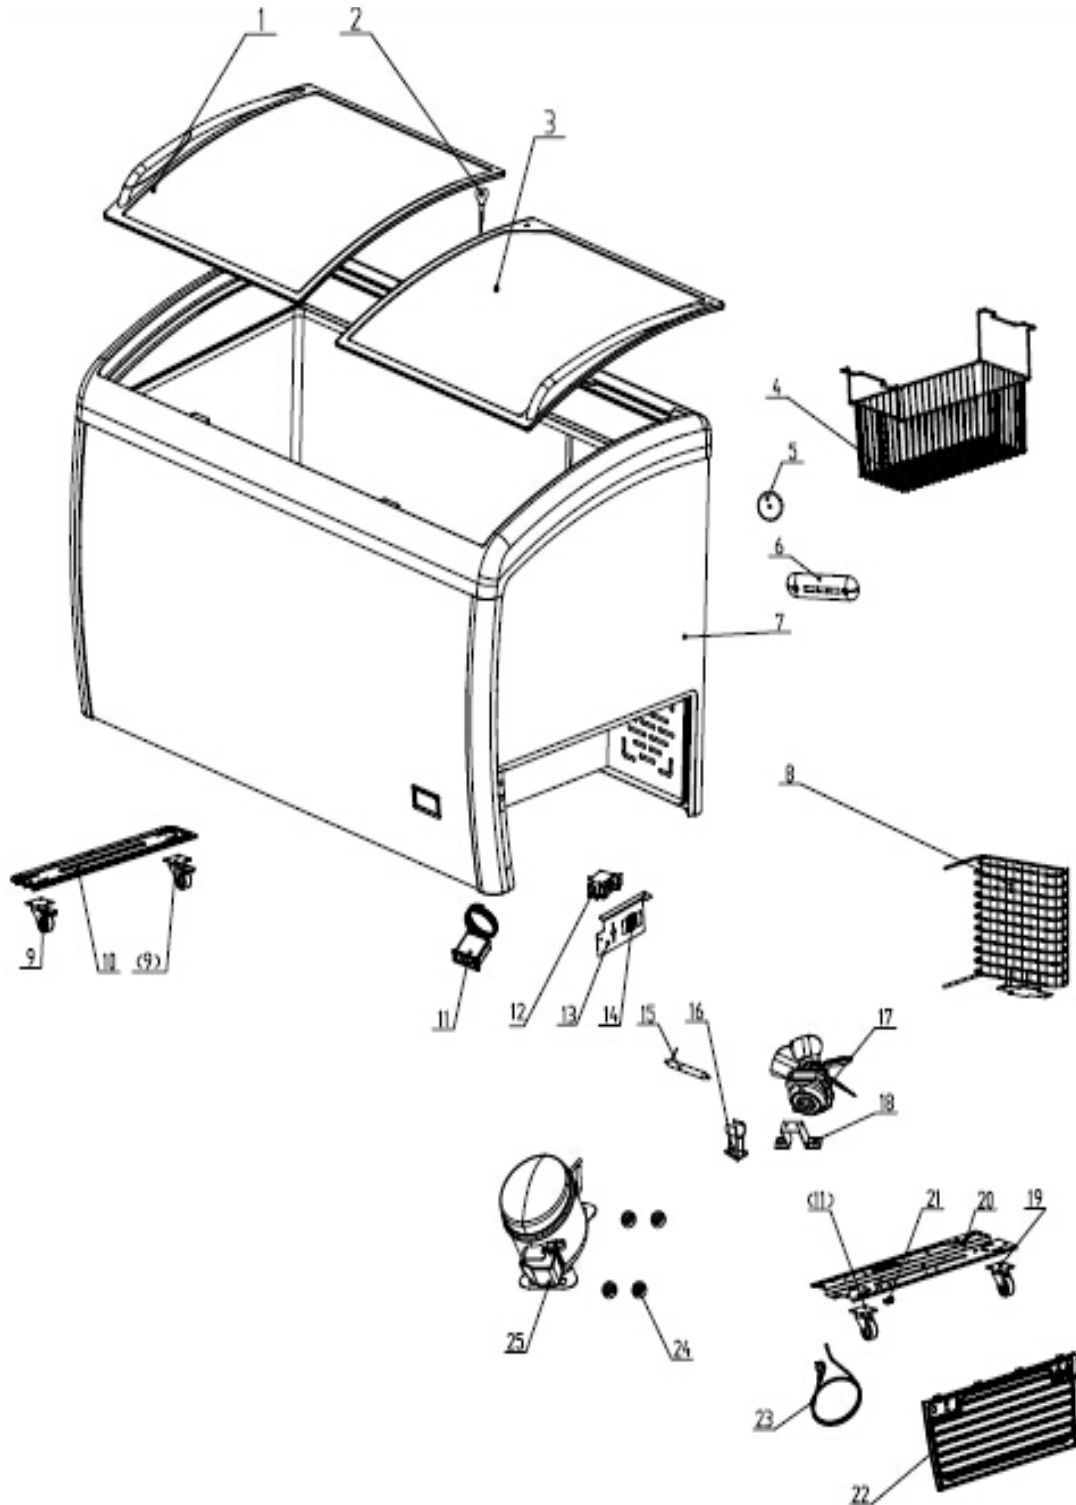

Parts Breakdown

Model FR-CN-1245 27941

Parts Breakdown

Model FR-CN-1245 27941

Item No.	Description	Position	Item No.	Description	Position	Item No.	Description	Position
28444	Left Glass Door without Key Holes for 27941	1	78718	Castor Channel Iron A for 27941	10	64768	Fan Motor Support for 27941	18
41162	Key/Lock for 27941	2	78719	Castor Channel Iron B for 27941	10	28446	Castor without Lock for 27941	19
39777	Right Glass Door with Key Hole for 27941	3	64765	Thermometer for 27941	11	78720	Compressor Support for 27941	20
31440	Basket for 27941	4	28449	Thermostat Series (no Knob) for 27941	12	28447	Shutter for 27941	22
64763	Thermostat Cover for 27941	5	64766	Thermostat Support for 27941	13	28448	Plug Series for 27941	23
64764	Thermometer Cover for 27941	6	39587	Indicator Lamp for 27941	14	63503	Compressor (R290) for 27941	25
64772	Cabinet Plastic Frame for 27941	7	39586	Filter for 27941	15	43413	Basket Divider for 27941	
37874	Condenser for 27941	8	64441	Filter Support for 27941	16			
28445	Caster with Lock for 27941	9	28454	Cooling Fan Motor for 27941	17			