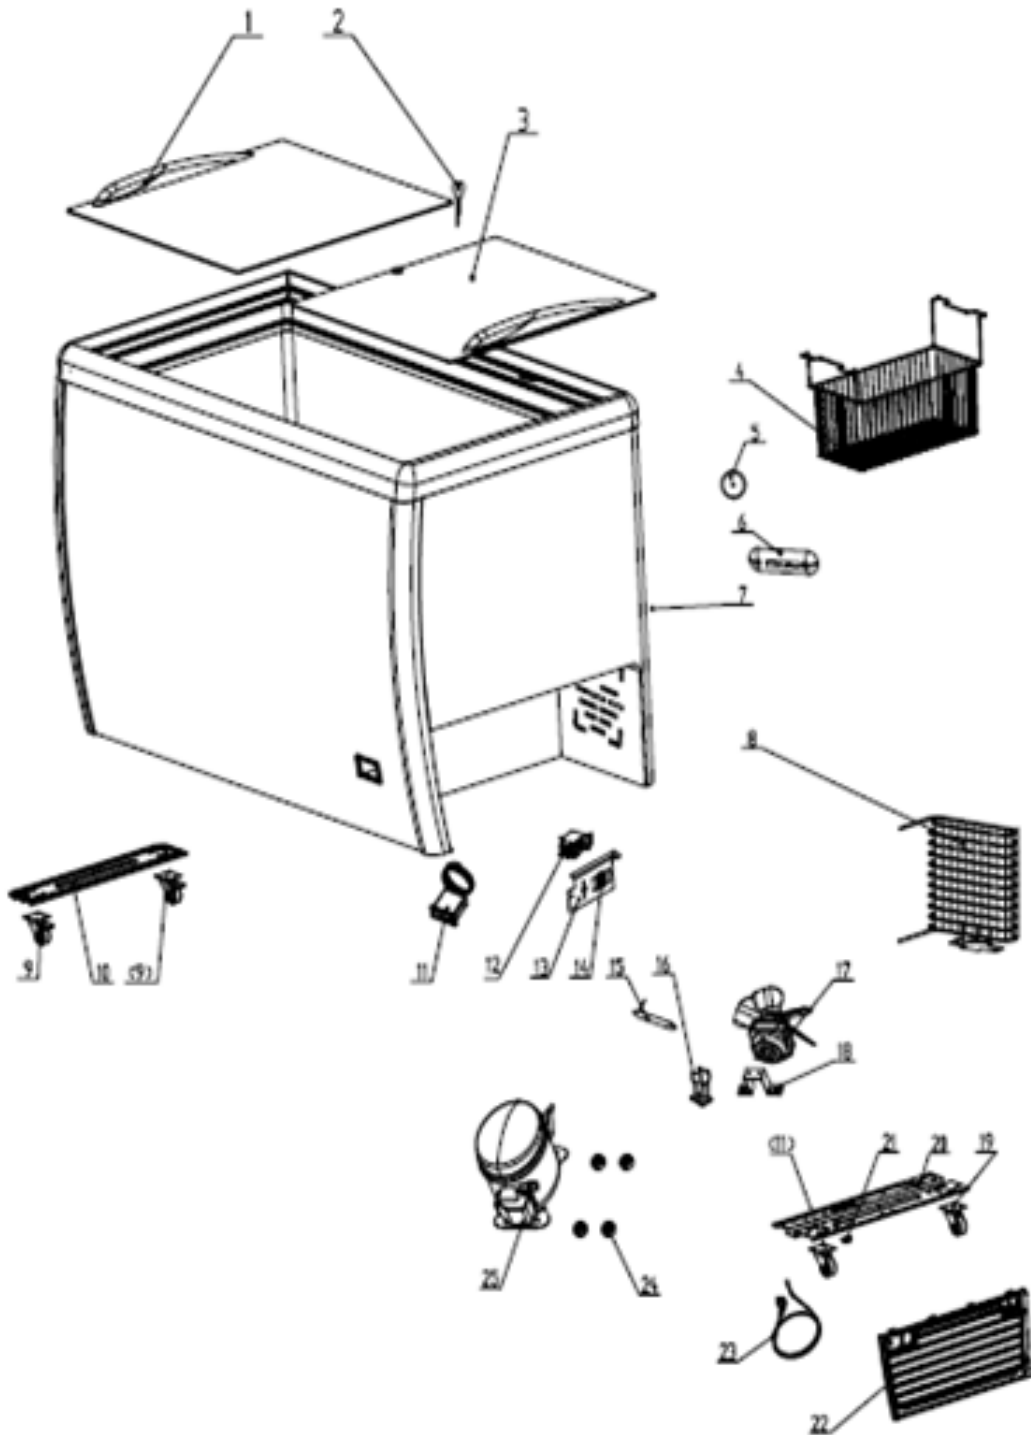

Parts Breakdown

Model FR-CN-0560-R 46730

Parts Breakdown

Model FR-CN-0560-R 46730

Item No.	Description	Position	Item No.	Description	Position	Item No.	Description	Position
AE123	Upper Glass Door for 46730	1	AE127	Casters with Brakes for 46730	9	69438	Fan Motor Support for 46730	18
69426	Key for 46730	2	69432	Thermostat for 46730	12	AE129	Casters without Brakes for 46730	19
AE124	Lower Glass Door for 46730	3	69433	Thermostat Support for 46730	13	69440	Compressor Panel for 46730	20
AE125	Basket for 46730	4	69434	Indicator Lamp for 46730	14	69441	Side Panel for 46730	22
69428	Thermostat Cover for 46730	5	69435	Filter for 46730	15	69442	Power Cord for 46730	23
AE126	Cabinet for 46730	7	69436	Filter Support for 46730	16	AE130	Compressor R290 for 46730	24, 25
69430	Condenser for 46730	8	AE128	Fan Motor for 46730	17			