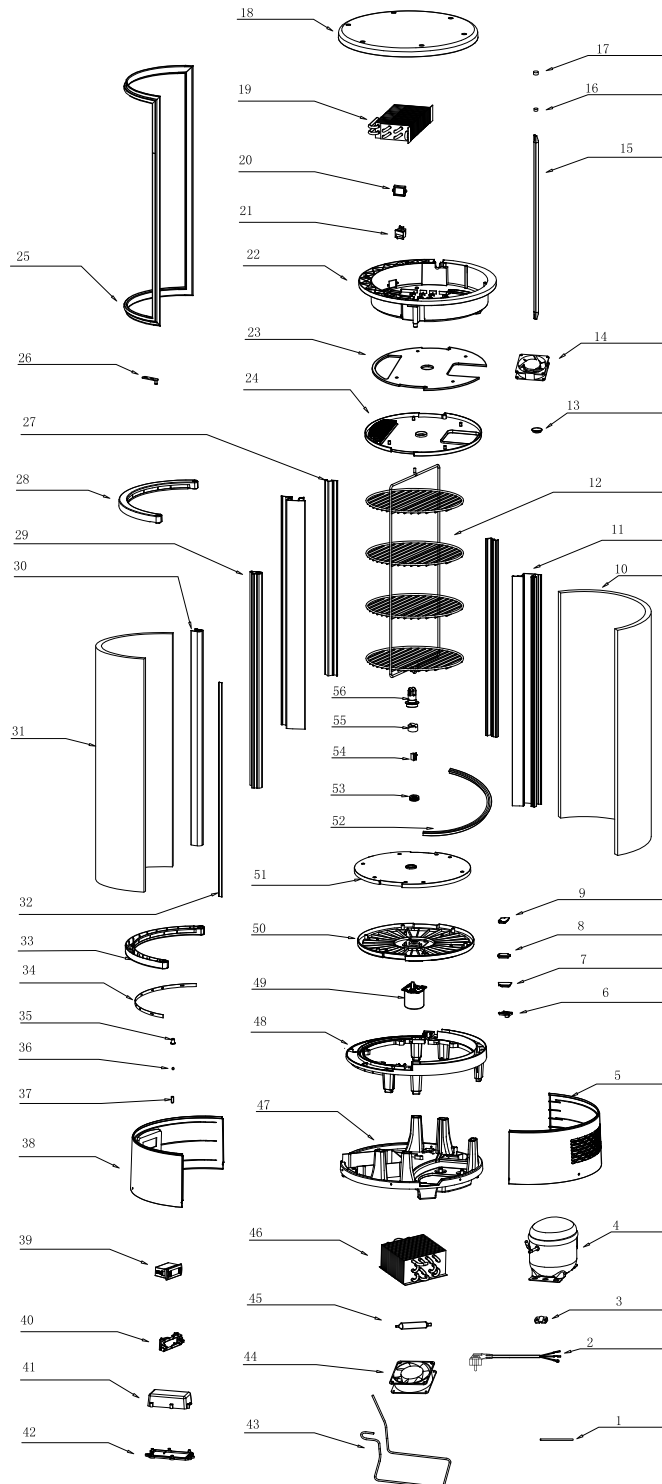

Parts Breakdown

Model RS-CN-0072-R 39552

Parts Breakdown

Model RS-CN-0072-R 39552

Item No.	Description	Position	Item No.	Description	Position	Item No.	Description	Position
71320	Charging Tube for 39552	1	71339	Door Switch Unit for 39552	20	71358	Mainboard for 39552	39
30621	Power Cord for 39552	2	71340	Door Switch for 39552	21	71359	Clip for Controller for 39552	40
71322	Wire Clip Cover for 39552	3	71341	Evaporator Holder for 39552	22	71360	Circuit Board Box for 39552	41
71323	Compressor for 39552	4	71342	Insulation Sheet for 39552	23	71361	Box Cover for 39552	42
71324	Rear Base Panel for 39552	5	71343	Ventilated Tray for 39552	24	71362	Copper Pipe for 39552	43
71325	Door Washer for 39552	6	71344	Door Gasket for 39552	25	71363	Condenser Fan for 39552	44
71326	Washer 1 for 39552	7	71345	Upper Gemel for 39552	26	71364	Dry Filter for 39552	45
71327	Washer 2 for 39552	8	71346	Pillar Decoration for 39552	27	71365	Condenser for 39552	46
71328	Washer 3 for 39552	9	71347	Upper Door Frame for 39552	28	71366	Bottom Base of Compressor for 39552	47
71329	Rear Glass for 39552	10	71348	Door Handle for 39552	29	71367	Fixed Tray for 39552	48
71330	Pillar for 39552	11	71349	Bottom Door Frame for 39552	30	71368	Motor for the Rotational Rack for 39552	49
71331	Rotate Shelf for 39552	12	71350	Door Glass for 39552	31	71369	Bottom Cover of Fixed Tray for 39552	50
71332	Cap of Evaporator Holder for 39552	13	71351	Side Magnetic Strip for 39552	32	71370	Upper Cover of Fixed Tray for 39552	51
71333	Fan Motor for Evaporator for 39552	14	71352	Bottom Door Frame for 39552	33	71371	Seal for 39552	52
71334	LED Lamp for 39552	15	71353	Magnetic Strip for 39552	34	71372	Plane Bearing for 39552	53
71335	Small Cap for 39552	16	71354	Bush for 39552	35	71373	Switch for 39552	54
71336	Screw Cover for 39552	17	71355	Steel Ball for 39552	36	71374	Lower Clutch for 39552	55
71337	Top Cover for 39552	18	71356	Door Pin for 39552	37	71375	Upper Clutch for 39552	56
71338	Evaporator for 39552	19	71357	Front Panel for 39552	38			