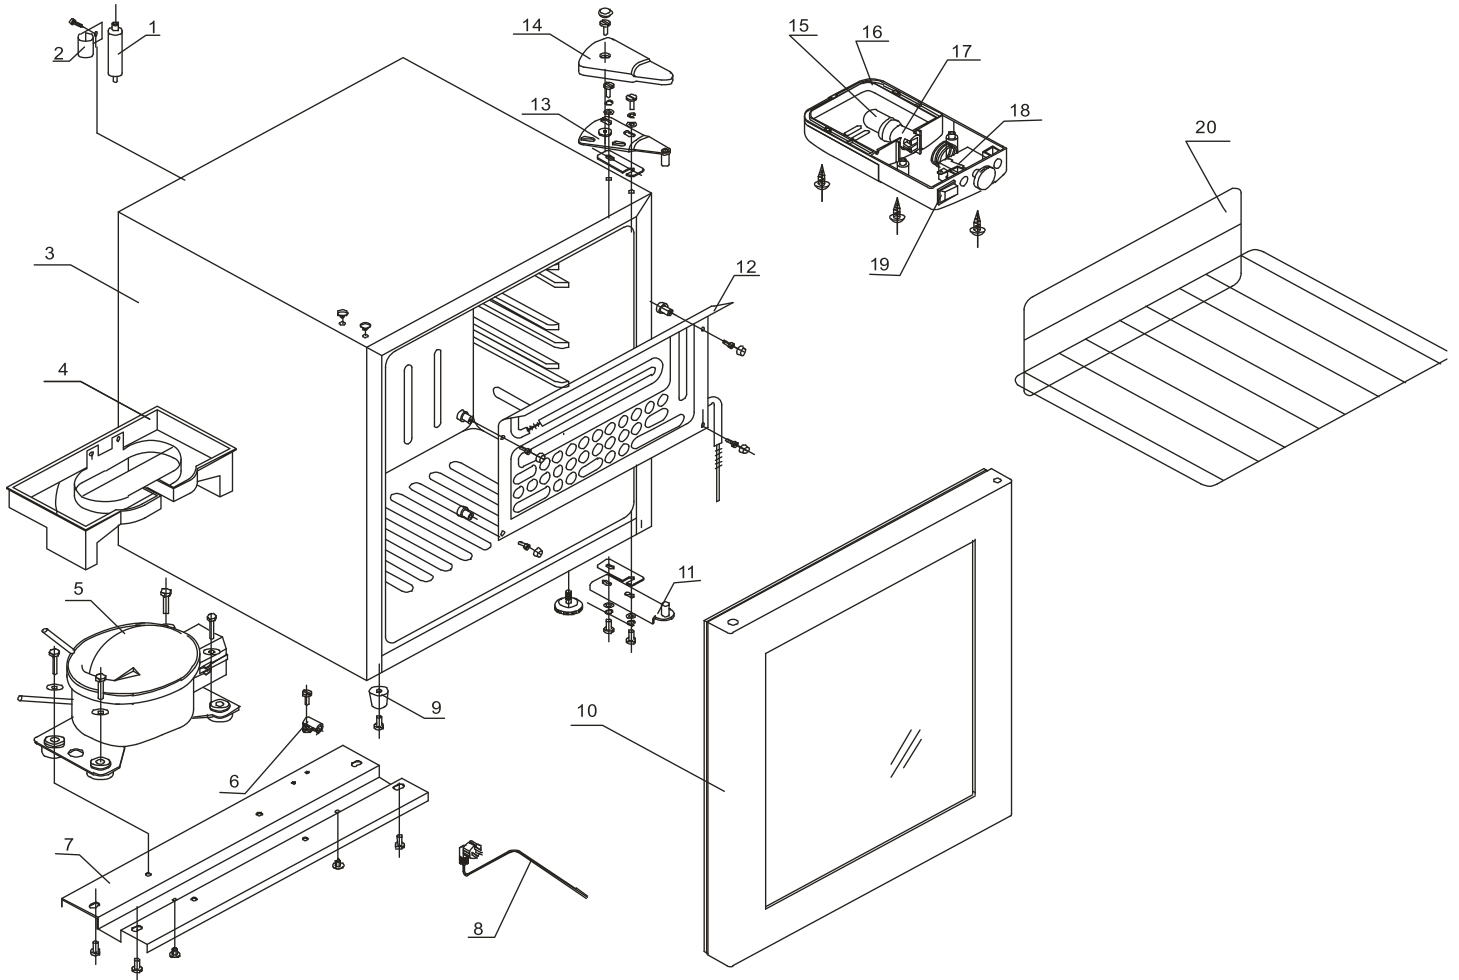

Parts Breakdown

Model RS-CN-0021 44527

Parts Breakdown

Model RS-CN-0021 44527

Item No.	Description	Position	Item No.	Description	Position	Item No.	Description	Position
AH340	Device for Drying for 44527	1	AH347	Power Line for 44527	8	AH354	Light for 44527	15
AH341	Filter Trestle for 44527	2	AH348	Foot for 44527	9	AH355	Light Trestle for 44527	16
AH342	Case for 44527	3	AH349	Glass Door for 44527	10	AH356	Lamp-Socket for 44527	17
AH343	Water Pan for 44527	4	AH350	Below Hinge for 44527	11	AH357	Thermostat for 44527	18
69130	Compressor UKN35YA for 44527	5	AH351	Evaporator for 44527	12	AH358	Switch for 44527	19
AH345	Line Ball Clip for 44527	6	AH352	Up Hinge for 44527	13	AH359	Shelf for 44527	20
AH346	Compressor Baseplate for 44527	7	AH353	Hinged Cover for 44527	14			