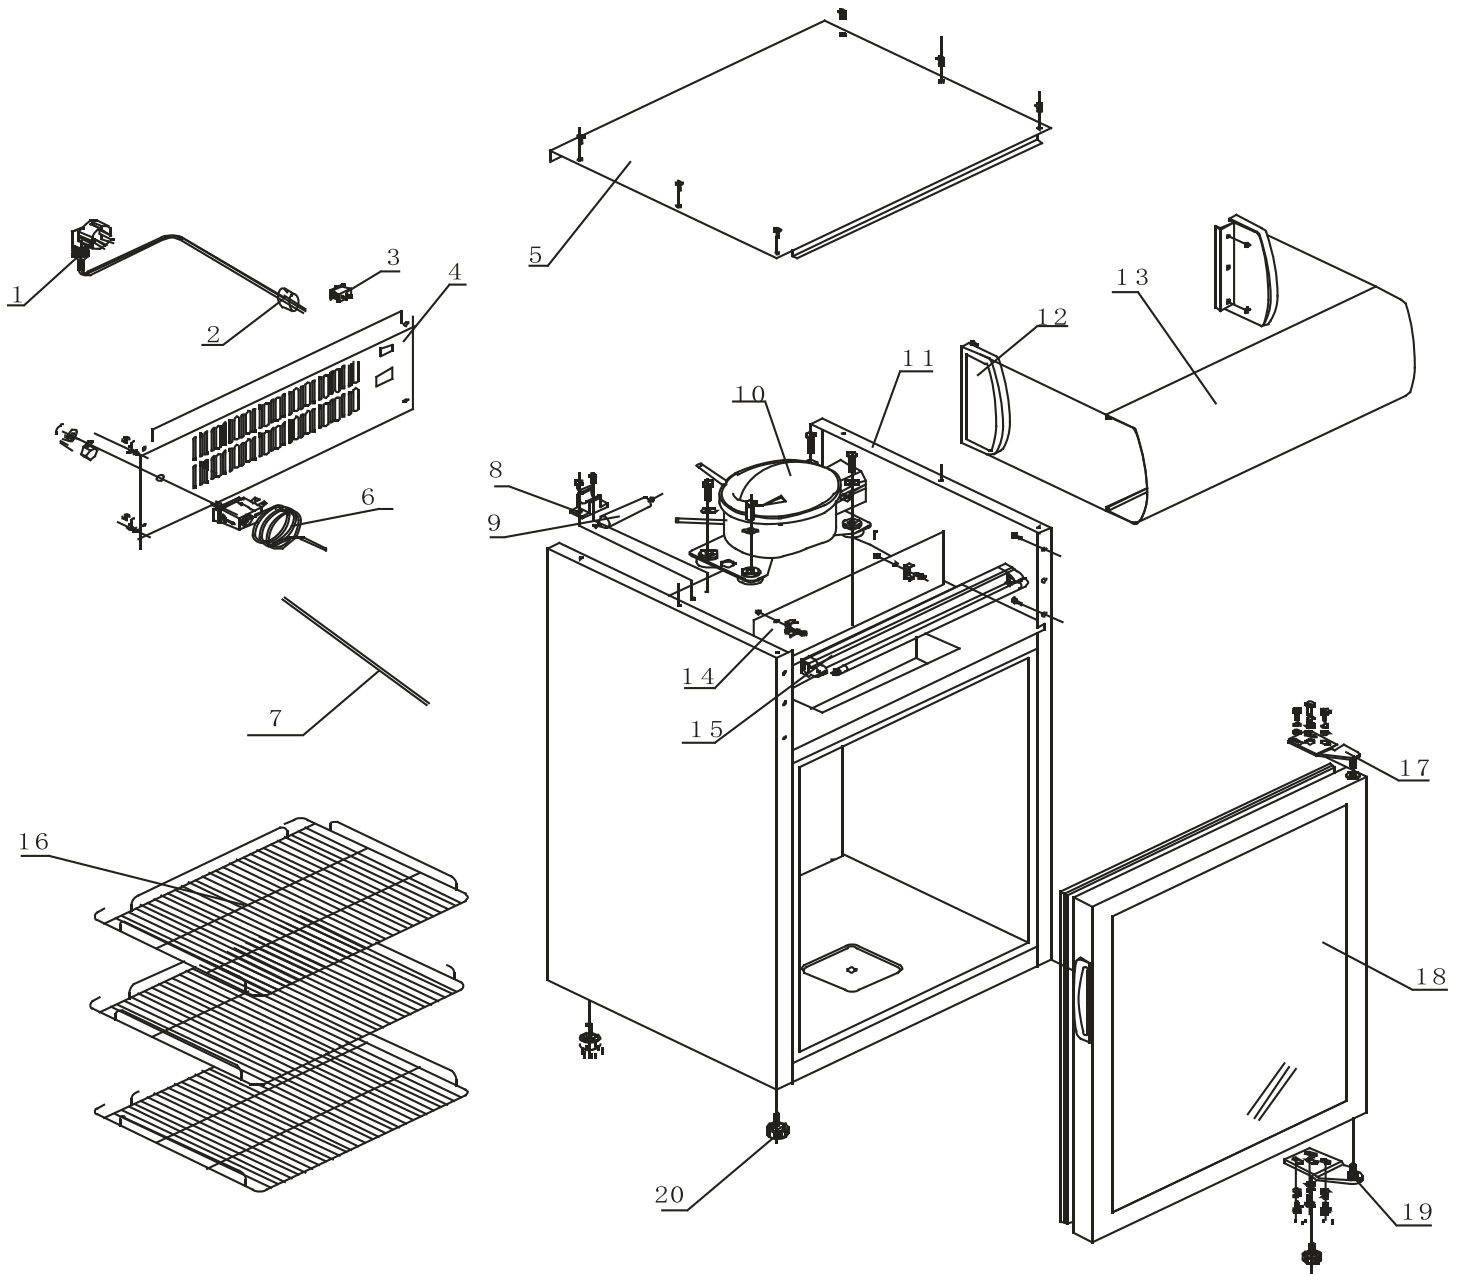

Parts Breakdown

Model RS-CN-0040-B 44528

Parts Breakdown

Model RS-CN-0040-B 44528

| Item No. | Description | Position | Item No. | Description | Position | Item No. | Description | Position |
|----------|-------------------------------|----------|----------|-------------------------------|----------|----------|------------------------|----------|
| 69141 | Power Line for 44528 | 1 | 69148 | Filter Holder for 44528 | 8 | 69154 | Lamp for 44528 | 15 |
| 69142 | Wire Clip for 44528 | 2 | 69149 | Dry Filter for 44528 | 9 | 69155 | Shelf for 44528 | 16 |
| 69143 | Switch for 44528 | 3 | AI557 | Compressor QD43Y11G for 44528 | 10 | 69156 | Top Hinge for 44528 | 17 |
| 69144 | Back Shroud for 44528 | 4 | 69150 | Fridge Body for 44528 | 11 | 69157 | Glass Door for 44528 | 18 |
| 69145 | Top Tray for 44528 | 5 | 69151 | Light Box Plug for 44528 | 12 | 69158 | Bottom Hinge for 44528 | 19 |
| 69146 | Temperature Control for 44528 | 6 | 69152 | Light Piece for 44528 | 13 | 69159 | Base Foot for 44528 | 20 |
| 69147 | Internal Connection for 44528 | 7 | 69153 | Lamp Holder for 44528 | 14 | | | |