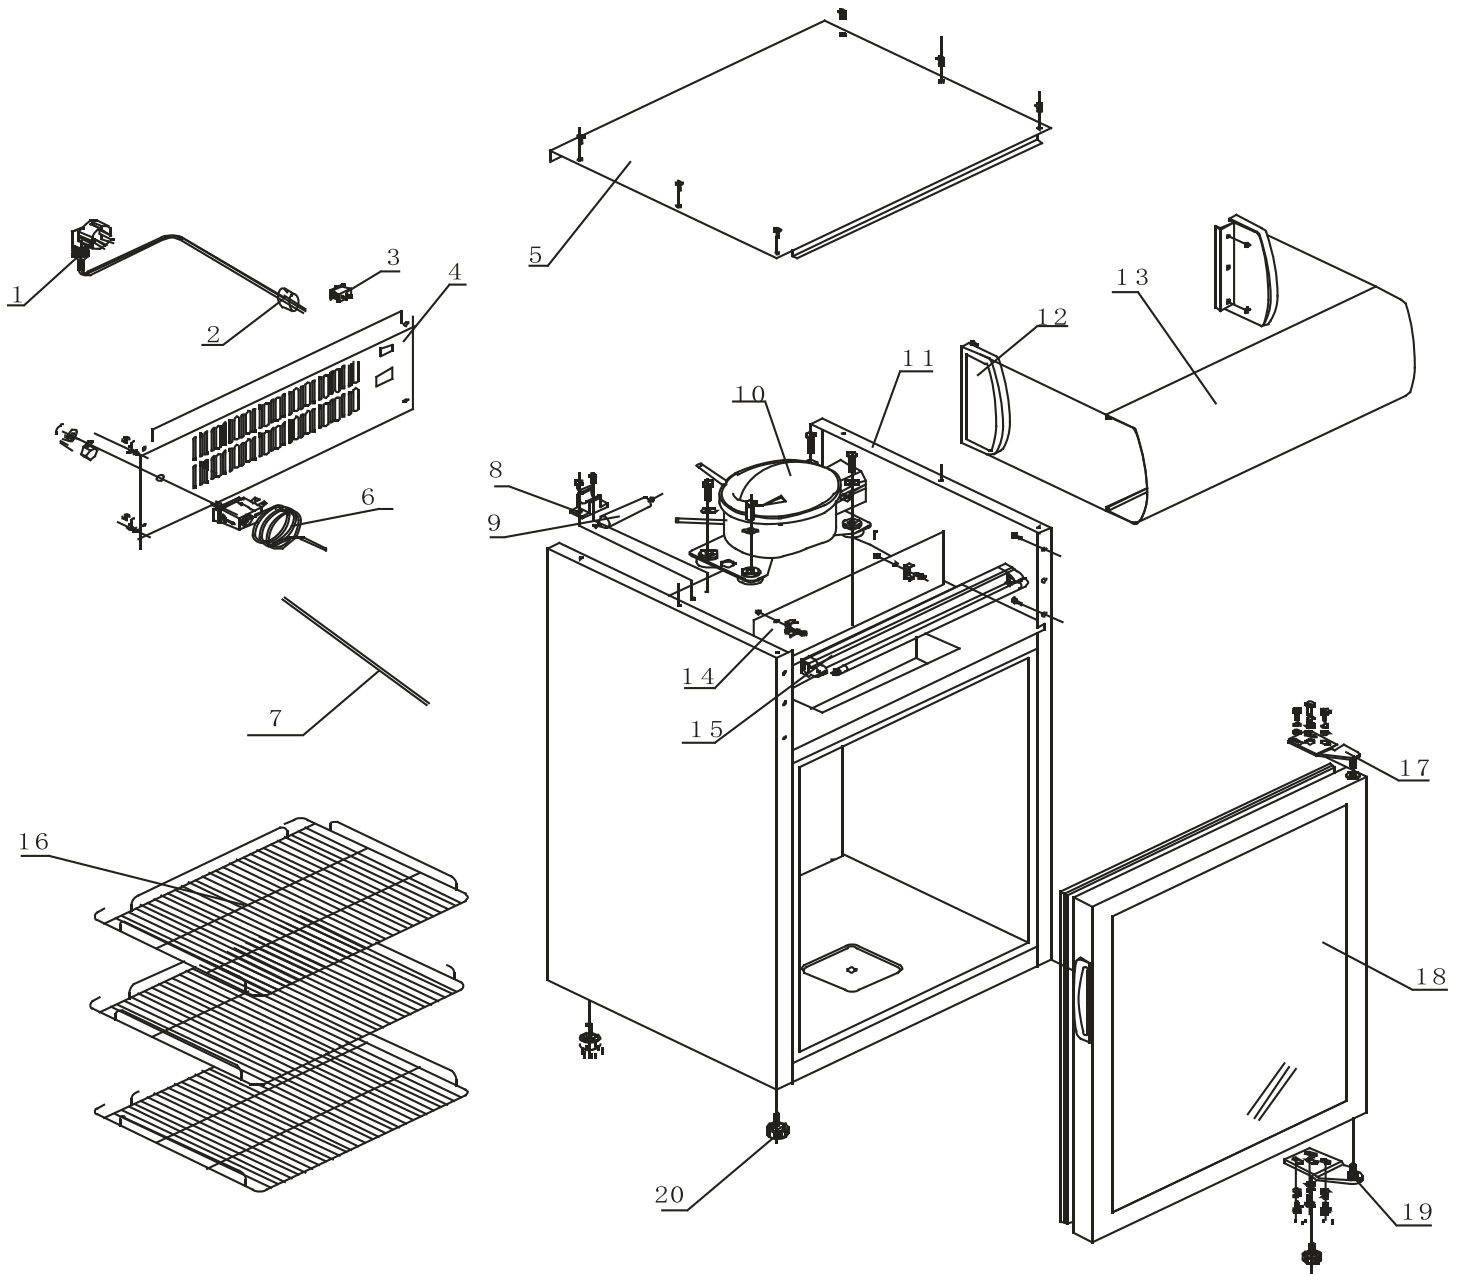

Parts Breakdown

Model RS-CN-0052-B 44529

Parts Breakdown

Model RS-CN-0052-B 44529

Item No.	Description	Position	Item No.	Description	Position	Item No.	Description	Position
69160	Power Line for 44529	1	69167	Filter Holder for 44529	8	69173	Lamp for 44529	15
69161	Wire Clip for 44529	2	69168	Dry Filter for 44529	9	69174	Shelf for 44529	16
69162	Switch for 44529	3	AI557	Compressor QD43Y11G for 44529	10	69175	Top Hinge for 44529	17
69163	Back Shroud for 44529	4	69169	Fridge Body for 44529	11	69176	Glass Door for 44529	18
69164	Top Tray for 44529	5	69170	Light Box Plug for 44529	12	69177	Bottom Hinge for 44529	19
69165	Temperature Control for 44529	6	69171	Light Piece for 44529	13	69178	Base Foot for 44529	20
69166	Internal Connection for 44529	7	69172	Lamp Holder for 44529	14			