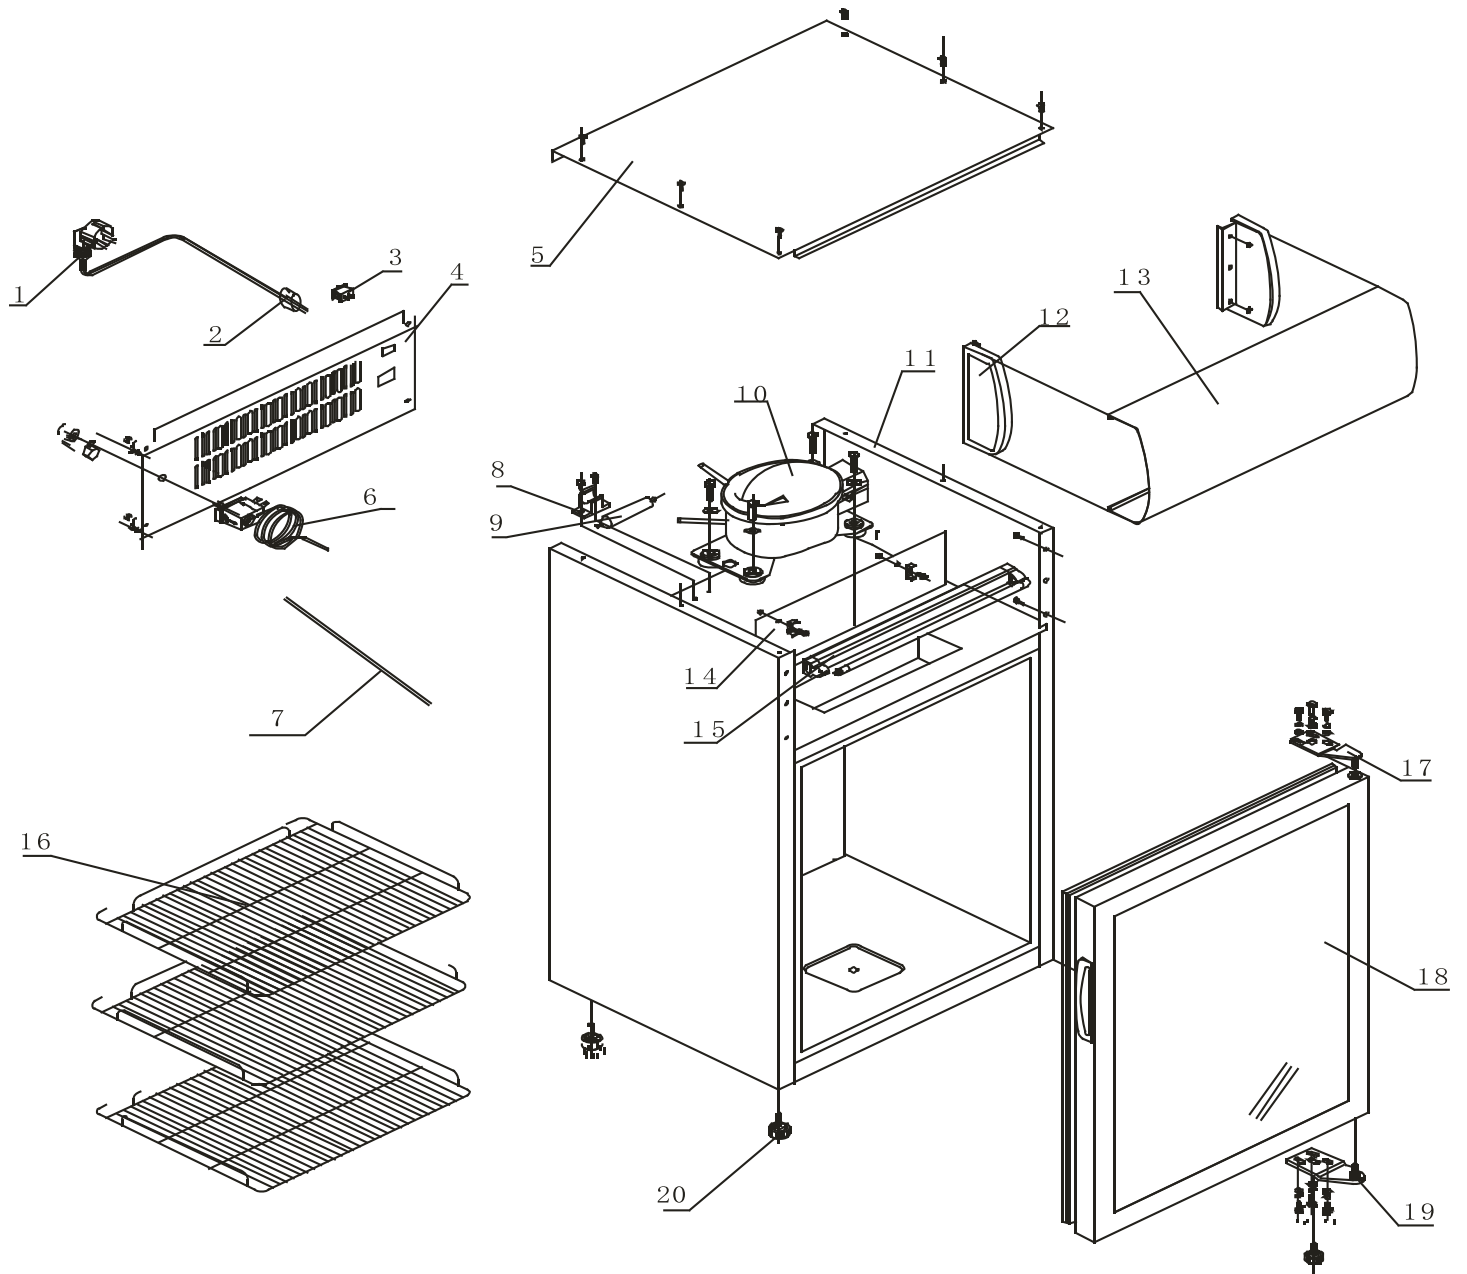

Parts Breakdown

Model RS-CN-0021-B 44575

Parts Breakdown

Model RS-CN-0021-B 44575

Item No.	Description	Position	Item No.	Description	Position	Item No.	Description	Position
69121	Power Line for 44575	1	69128	Filter Holder for 44575	8	69135	Lamp for 44575	15
69122	Wire Clip for 44575	2	69129	Dry Filter for 44575	9	69136	Shelf for 44575	16
69123	Switch for 44575	3	69130	Compressor UKN35YA for 44575	10	69137	Top Hinge for 44575	17
69124	Back Shroud for 44575	4	69131	Fridge Body for 44575	11	69138	Glass Door for 44575	18
69125	Top Tray for 44575	5	69132	Light Box Plug for 44575	12	69139	Bottom Hinge for 44575	19
69126	Temperature Control for 44575	6	69133	Light Piece for 44575	13	69140	Base Foot for 44575	20
69127	Internal Connection for 44575	7	69134	Lamp Holder for 44575	14			