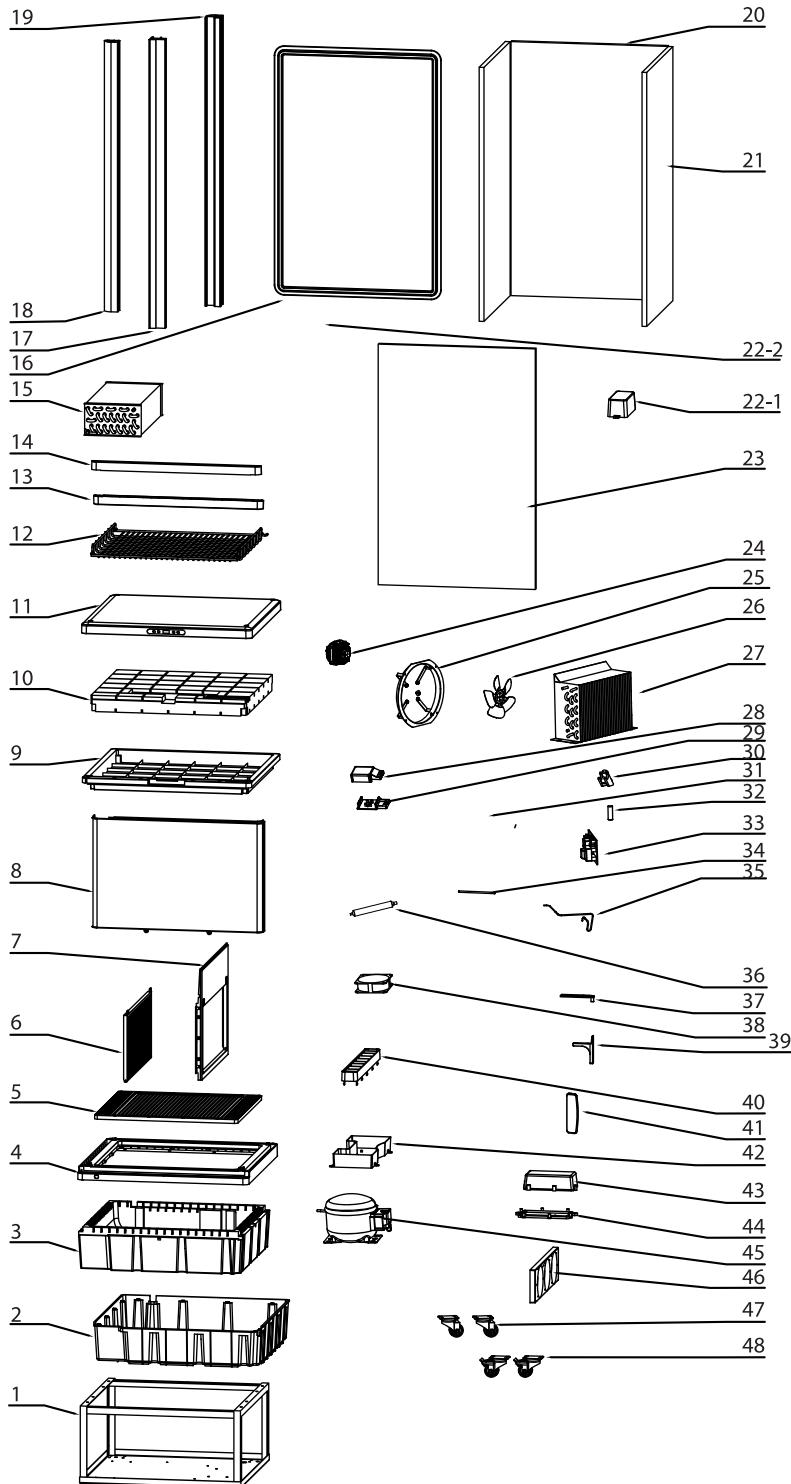

Parts Breakdown

Model RS-CN-0500 34874

Parts Breakdown

Model RS-CN-0500 34874

Item No.	Description	Position	Item No.	Description	Position	Item No.	Description	Position
60908	Base for 34874	1	60925	Left and Right Door Frame for 34874	18	60143	Filling Pipe for 34874	34
60909	Plastic Base of Evaporator for 34874	2	60926	Rear Pole for 34874	19	60941	Evaporator Pipe for 34874	35
60910	Foam Base for Evaporator for 34874	3	60927	Rear Glass for 34874	20	79319	Dry Filter for 34874	36
60911	Inner Ventilated Tray for 34874	4	60928	Side Glass for 34874	21	30587	Upper Gemel for 34874	37
60912	Outer Ventilated Tray for 34874	5	60595	LED Transformer for 34874	22-1	60944	Motor of Evaporator for 34874	38
60913	Inner Enclosure Frame for 34874	6	60929	LED Light for 34874	22-2	60945	Stiffener for 34874	39
60914	Outer Enclosure Frame for 34874	7	60930	Door Glass for 34874	23	60946	Air Outlet Cover for 34874	40
60915	Rear Grill for 34874	8	60931	Motor of Evaporator for 34874	24	60947	Door Handle for 34874	41
60916	Light Ceiling for 34874	9	60932	Flange for 34874	25	60948	Water Receiver for 34874	42
60917	Foam of Light Ceiling for 34874	10	60933	Fan Blade of Condenser for 34874	26	60137	Controller Box for 34874	43
60918	Outer Plastic Panel for 34874	11	60934	Condenser for 34874	27	60136	Controller Panel for 34874	44
AC195	Shelf for 34874	12	79359	Cover of Junction Box for 34874	28	60949	Compressor for 34874	45
60920	Bottom Door Frame for 34874	13	61244	Junction Box for 34874	29	60950	Motor Bracket for 34874	46
60921	Upper Door Frame for 34874	14	45107	Shelf Clips for 34874	30	60561	Rear Wheels for 34874	47
60922	Evaporator for 34874	15	79290	Power Cord for 34874	31	60562	Front Wheels for 34874	48
60923	Door Gasket for 34874	16	30606	Door Pin for 34874	32			
60924	Front Poles of Shelves for 34874	17	60939	Digital Controller for 34874	33			