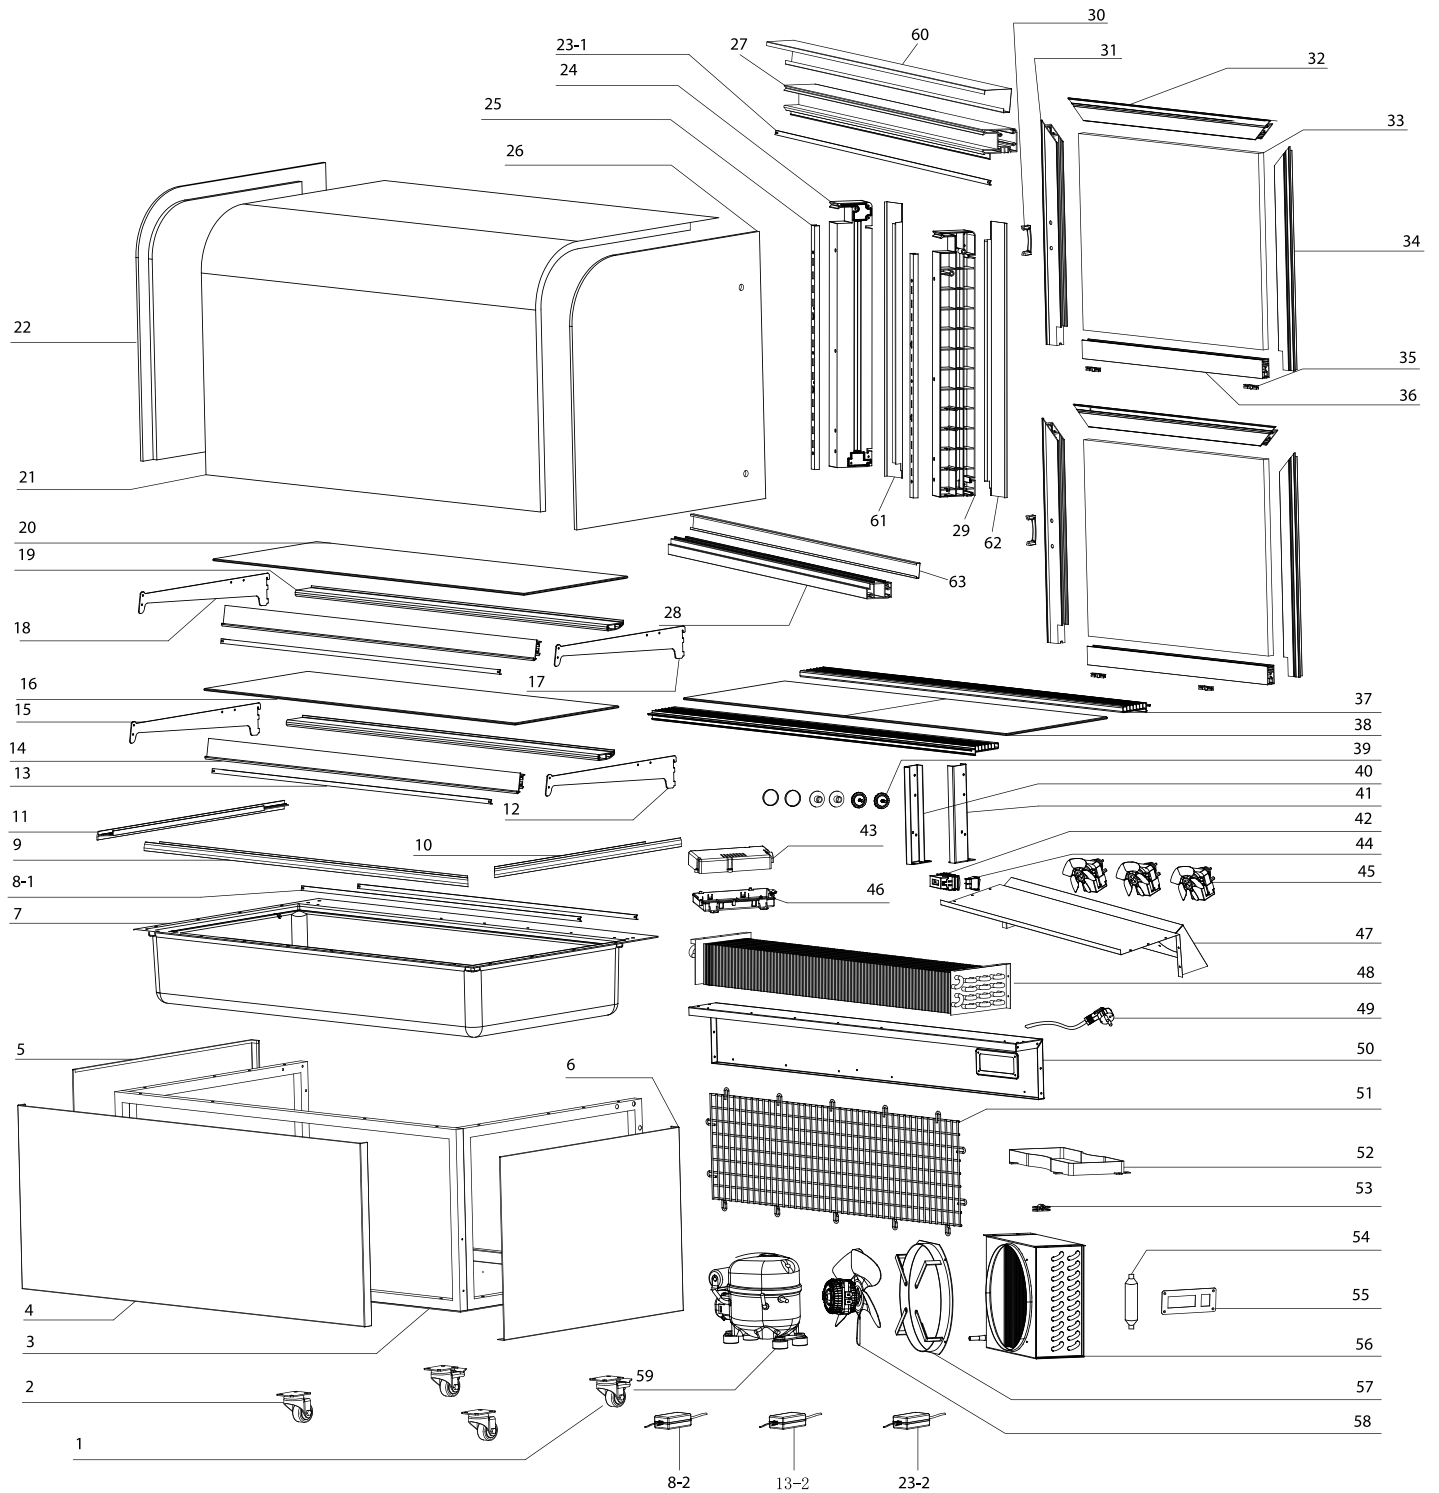

Parts Breakdown

Model RS-CN-0370 40519

Parts Breakdown

Model RS-CN-0370 40519

Item No.	Description	Position	Item No.	Description	Position	Item No.	Description	Position
71042	Rear Swivel Caster with Brake for 40519	1	71103	Left Side Glass for 40519	22	71079	Thermostat Lid for 40519	43
79763	Swivel Front Caster without Brake for 40519	2	AF496	Top LED for 40519	23-1	71080	Switch for 40519	44
68206	Base for 40519	3	64751	#2 LED Transformer for 40519	23-2	71081	Evaporator Motor for 40519	45
68225	Right Cover for 40519	4	71164	Left Pole Cover for 40519	24	71082	Thermostat Base for 40519	46
AF494	Front Cover for 40519	5	71153	Shelf Holder for 40519	25	71126	Evaporator Cover for 40519	47
68226	Left Cover for 40519	6	71062	Right Side Glass for 40519	26	71127	Evaporator for 40519	48
71094	Evaporator Insulation for 40519	7	71104	Upper Front Frame for 40519	27	68198	Power Cord for 40519	49
68208	Bottom LED for 40519	8-1	71165	Bottom Frame for 40519	28	71129	Rear Frame for 40519	50
64750	#4 LED Transformer for 40519	8-2, 13-2	71065	Right Pole for 40519	29	71130	Back Grill for 40519	51
AF495	Front Glass Fixer for 40519	9	71110	Door Handle for 40519	30	71089	Water Tray for 40519	52
68272	Left Glass Fixer for 40519	10	AF488	Left Doorframe for 40519	31	71133	Power Cord Fixer for 40519	53
68271	Right Glass Fixer for 40519	11	71111	Upper Door Frame for 40519	32	71083	Dryer Filter for 40519	54
68172	Right Bottom Shelf Holder for 40519	12	64880	Right Side Glass for 40519	33	77434	Control Panel for 40519	55
71149	LED Lighter for 40519	13-1	71113	Right Door Frame for 40519	34	71135	Condenser for 40519	56
71150	Price Tags for 40519	14	71114	Door Glide Wheel for 40519	35	71136	Fan Bracket for 40519	57
68211	Left Bottom Shelf Holder for 40519	15	71167	Bottom Door Frame for 40519	36	71137	Condenser Motor for 40519	58
71100	Bottom Glass Shelf for 40519	16	71119	Inlet and Outlet for 40519	37	68199	Compressor for 40519	59
68175	Right Top Shelf Holder for 40519	17	AD842	Bottom Glass for 40519	38	AF497	Top Back Frame for 40519	60
68177	Left Top Shelf Holder for 40519	18	71121	Screw Cover for 40519	39	AF491	Left Back Frame for 40519	61
64749	Metal Shelf Support for 40519	19	71171	Left Pole Fixer for 40519	40	AF492	Right Back Frame for 40519	62
71105	Top Glass Shelf for 40519	20	71077	Right Pole Fixer for 40519	41	AF498	Bottom Back Frame for 40519	63
71102	Arc Front Glass for 40519	21	71123	Digital Control for 40519	42			