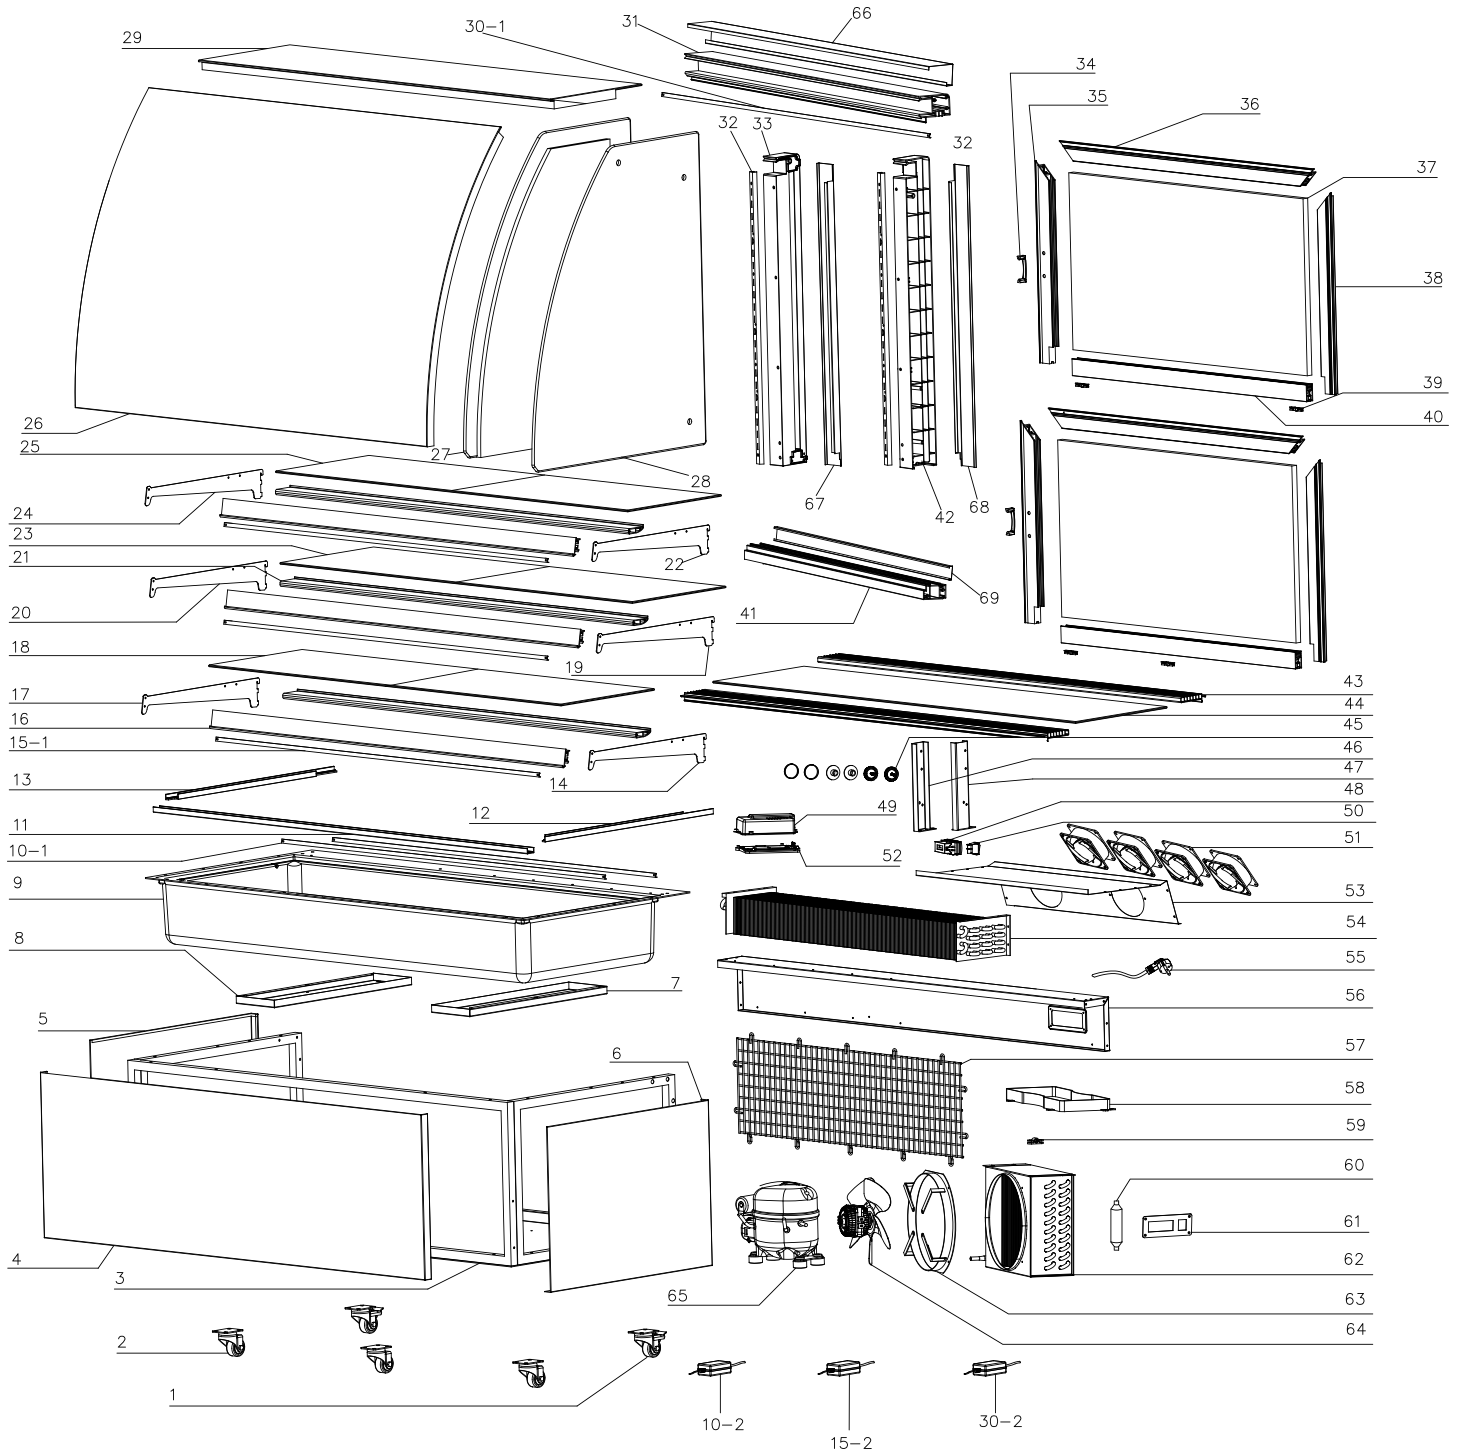

Parts Breakdown

Model RS-CN-0471 44503

Parts Breakdown

Model RS-CN-0471 44503

Item No.	Description	Position	Item No.	Description	Position	Item No.	Description	Position
71042	Rear Swivel Castor with Brake for 44503	1	68239	Glass Shelf for Top or Middle for 44503	23	68194	Pole Fixer Left for 44503	46
79763	Swivel Front Castor without Brake for 44503	2	68274	Right Top Shelf Holder for 44503	24	68195	Pole Fixer Right for 44503	47
68228	Base for 44503	3	AK206	Small Glass Shelf for 44503	25	71123	Digital Control for 44503	48
68229	Front Cover for 44503	4	AK207	Front Glass for 44503	26	71079	Thermostat Lid for 44503	49
68167	Left Cover for 44503	5	68180	Left Glass for 44503	27	68196	Switch for 44503	50
68164	Right Cover for 44503	6	68186	Right Glass for 44503	28	71081	Evaporator Motor for 44503	51
68231	Right Blister Barrel Fixing Plate for 44503	7	AK208	Top Glass for 44503	29	71082	Thermostat Base for 44503	52
68230	Left Blister Barrel Fixing Plate for 44503	8	68242	Top LED for 44503	30-1	68227	Evaporator Cover for 44503	53
68232	Evaporator Insulation for 44503	9	AK209	5 LED Driver for 44503	30-2	71127	Evaporator for 44503	54
68208	Bottom LED for 44503	10-1	68243	Top Frame for 44503	31	AK205	Power Cord for 44503	55
AK203	4 LED Driver for 44503	10-2	68185	Shelf Holder for 44503	32	68249	Rear Frame for 44503	56
68233	Front Glass Fixer for 44503	11	68184	Left Pole for 44503	33	AM036	Back Grill for 44503	57
AM034	Right Glass Fixer for 44503	12	71110	Door Handle for 44503	34	71089	Water Tray for 44503	58
AM035	Left Glass Fixer for 44503	13	68190	Left Door Frame for 44503	35	AM025	Power Cord Fixer for 44503	59
68172	Right Bottom Shelf Holder for 44503	14	AF514	Top Door Frame for 44503	36	71083	Dry Filter for 44503	60
68234	Middle LED for 44503	15-1	AK210	Door Glass for 44503	37	77434	Control Panel for 44503	61
AG710	4 LED Driver for 44503	15-2	68192	Right Door Frame for 44503	38	68286	Condenser for 44503	62
68236	Metal Price Tags for 44503	16	71114	Door Glide Wheel for 44503	39	68287	Condenser Fan Motor for 44503	63
68211	Left Bottom Shelf Holder for 44503	17	68245	Bottom Door Frame for 44503	40	68199	Compressor for 44503	64
68237	Bottom Glass Shelf for 44503	18	68246	Bottom Frame for 44503	41	AF512	Top Back Frame for 44503	65
68175	Right Top Shelf Holder for 44503	19	68189	Right Pole for 44503	42	AF507	Left Back Frame for 44503	66
68177	Left Top Shelf Holder for 44503	20	AK211	Air In/Outlet for 44503	43	AF508	Right Back Frame for 44503	67
68238	Metal Shelf Support for 44503	21	AK212	Bottom Glass Frame for 44503	44	AF513	Bottom Back Frame for 44503	68
68276	Left Top Shelf Holder for 44503	22	71121	Screw Cover for 44503	45			