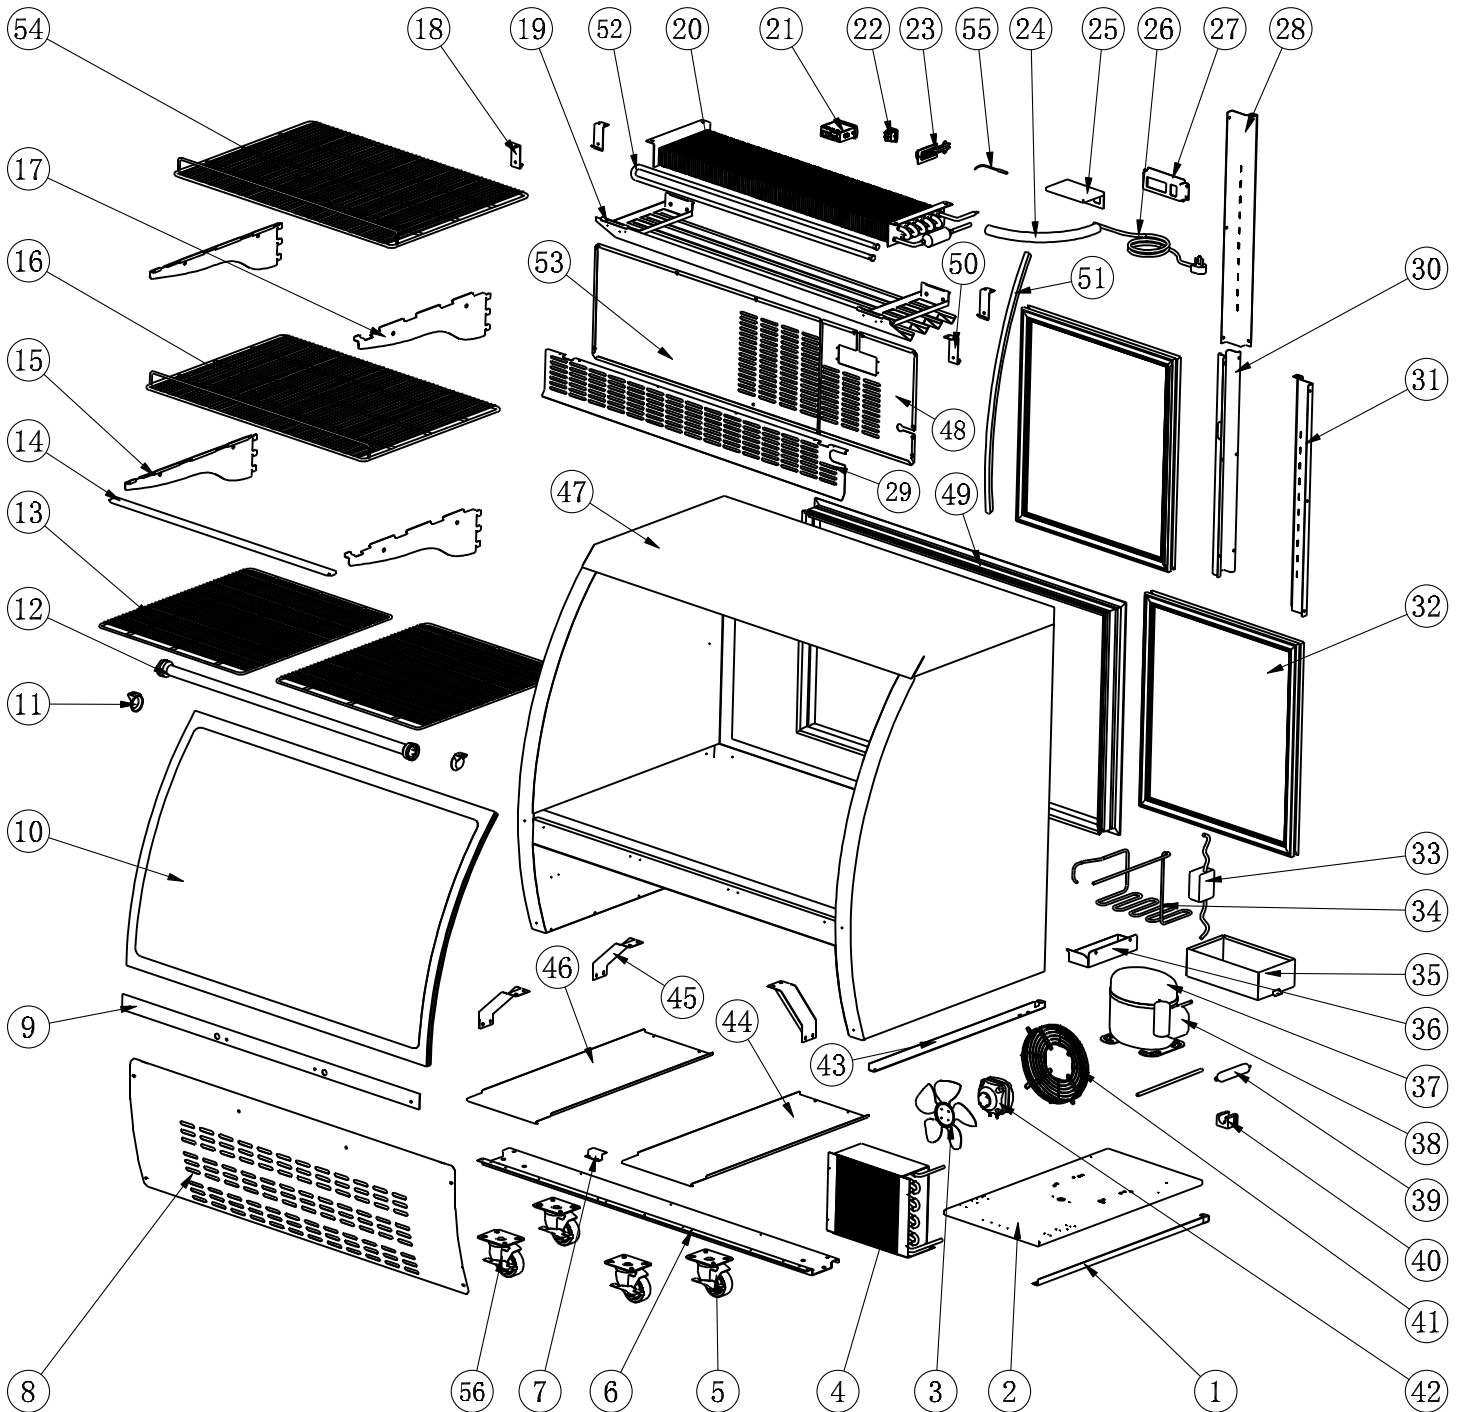

Parts Breakdown

Model RS-CN-0092-B 50082

Parts Breakdown

Model RS-CN-0092-B 50082

Item No.	Description	Position	Item No.	Description	Position	Item No.	Description	Position
AB607	Right Track of Installation Board for 50082	1	AM933	Evaporator for 50082	20	27199	Starting and Run Box for 50082	38
AB634	Installation Board of Compressor for 50082	2	AB582	Thermostat for 50082	21	AB594	Filter for 50082	39
AA248	Condenser Fan Blade for 50082	3	AA124	Power Switch for 50082	22	AB595	Filter Fixer for 50082	40
AA250	Condenser for 50082	4	AA378	Temperature Probe Fixer for 50082	23	AA249	Condenser Fan Motor Cover for 50082	41
26247	Caster without Brake for 50082	5	AA528	Inner Drain Pipe for 50082	24	AA984	Condenser Fan Motor for 50082	42
AB568	Support Board of Leveling Feet for 50082	6	AA214	Thermostat Water Proof Cover for 50082	25	AB657	Left Track of Installation Board for 50082	43
AB973	Limited Block for Installation Board for 50082	7	AA135	Power Cord for 50082	26	AB599	Cover Board of Machine Room for 50082	44, 46
AB570	Front Grill for 50082	8	AE984	Thermostat Installation Cover for 50082	27	AB659	Support Holder of Cabinet for 50082	45
AB571	Fixed Board of Curve Glass for 50082	9	AB619	Right Bracket for 50082	28	AB600	Cabinet for 50082	47
AB572	Curve Glass for 50082	10	AB585	Baffle for Evaporator for 50082	29	AB667	Thermostat Mounting Plate for 50082	48
68296	LED Light for 50082	11, 12	AB651	Air Pipe Protection Board for 50082	30	AB602	Framework of Door Track for 50082	49
AM931	Bottom Shelf for 50082	13	AB652	Left Bracket for 50082	31	AB772	Left Hanger of Grill for 50082	50
AB641	Shelf Support Board Connector for 50082	14	AB588	Glass Door for 50082	32	AB604	Sealing Rubber Strip for Curved Glass for 50082	51
AB642	Right Shelf Support Board for 50082	15	AA711	LED Power Supply for 50082	33	AB605	Baffle for Evaporator for 50082	52
AM932	Middle Shelf for 50082	16	AB589	Coiled Copper Pipe of Outer Drain Pan for 50082	34	AB606	Back Grill for 50082	53
AB644	Left Shelf Support Board for 50082	17	AA874	Outer Drain Pan for 50082	35	AM935	Upper Shelf for 50082	54
AB769	Right Hanger of Grill for 50082	18	AG542	Inner Drain Pipe for 50082	36	AB084	Evaporator Temperature Sensor for 50082	55
AB580	Grill Components for 50082	19	AE915	Compressor for 50082	37	26246	Castor with Brake for 50082	56