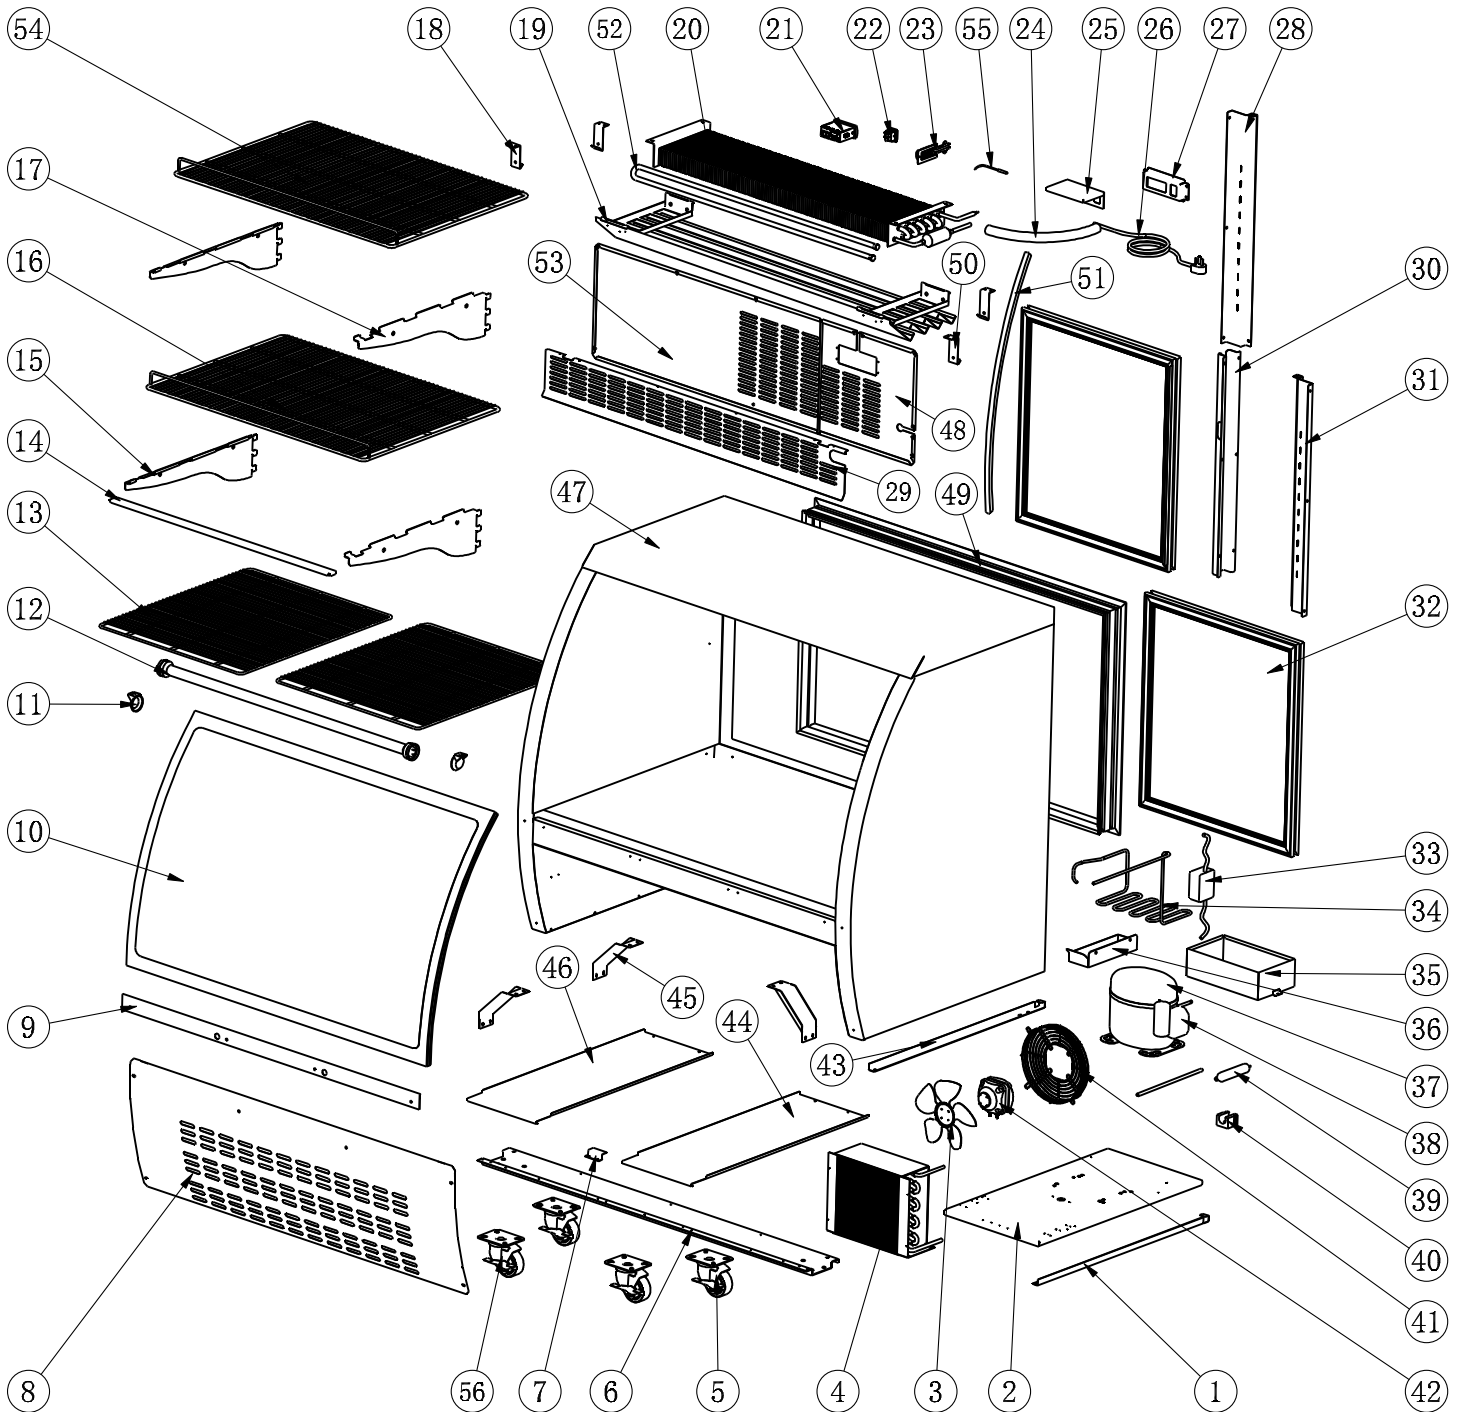

Parts Breakdown

Model RS-CN-0092-S 50084

Parts Breakdown

Model RS-CN-0092-S 50084

Item No.	Description	Position	Item No.	Description	Position	Item No.	Description	Position
AB607	Right Track of Installation Board for 50084	1	AM933	Evaporator for 50084	20	27199	Starting and Run Box for 50084	38
AB634	Installation Board of Compressor for 50084	2	AB582	Thermostat for 50084	21	AB594	Filter for 50084	39
AA248	Condenser Fan Blade for 50084	3	AA124	Power Switch for 50084	22	AB595	Filter Fixer for 50084	40
AA250	Condenser for 50084	4	AA378	Temperature Probe Fixer for 50084	23	AA249	Condenser Fan Motor Cover for 50084	41
26247	Caster without Brake for 50084	5	AA528	Inner Drain Pipe for 50084	24	AA984	Condenser Fan Motor for 50084	42
AB568	Support Board of Leveling Feet for 50084	6	AA214	Thermostat Water Proof Cover for 50084	25	AB657	Left Track of Installation Board for 50084	43
AB973	Limited Block for Installation Board for 50084	7	AA135	Power Cord for 50084	26	AB599	Cover Board of Machine Room for 50084	44, 46
AB611	Front Grill for 50084	8	AE984	Thermostat Installation Cover for 50084	27	AB659	Support Holder of Cabinet for 50084	45
AB571	Fixed Board of Curve Glass for 50084	9	AB619	Right Bracket for 50084	28	AB629	Cabinet for 50084	47
AB572	Curve Glass for 50084	10	AB585	Baffle for Evaporator for 50084	29	AB667	Thermostat Mounting Plate for 50084	48
68296	LED Light for 50084	11, 12	AB651	Air Pipe Protection Board for 50084	30	AB602	Framework of Door Track for 50084	49
AM931	Bottom Shelf for 50084	13	AB652	Left Bracket for 50084	31	AB772	Left Hanger of Grill for 50084	50
AB641	Shelf Support Board Connector for 50084	14	AB588	Glass Door for 50084	32	AB604	Sealing Rubber Strip for Curved Glass for 50084	51
AB642	Right Shelf Support Board for 50084	15	AA711	LED Power Supply for 50084	33	AB605	Baffle for Evaporator for 50084	52
AM932	Middle Shelf for 50084	16	AB589	Coiled Copper Pipe of Outer Drain Pan for 50084	34	AB606	Back Grill for 50084	53
AB644	Left Shelf Support Board for 50084	17	AA874	Outer Drain Pan for 50084	35	AM935	Upper Shelf for 50084	54
AB769	Right Hanger of Grill for 50084	18	AG542	Inner Drain Pipe for 50084	36	AB084	Evaporator Temperature Sensor for 50084	55
AB580	Grill Components for 50084	19	AE915	Compressor for 50084	37	26246	Castor with Brake for 50084	56