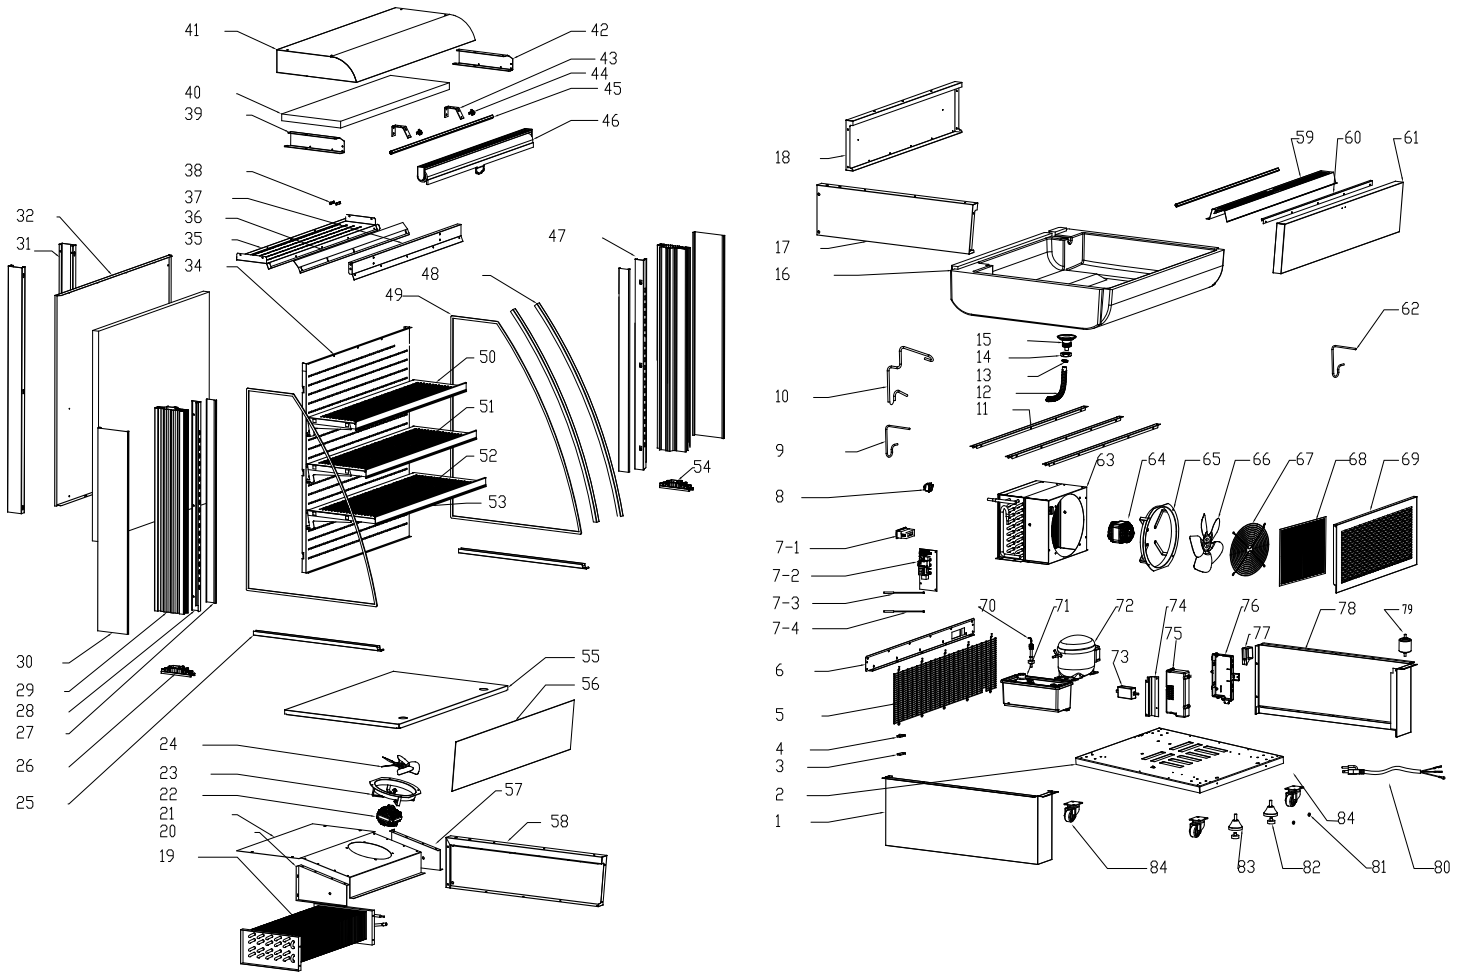

Parts Breakdown

Model RS-CN-0230 40438

Parts Breakdown

Model RS-CN-0230 40438

Item No.	Description	Position	Item No.	Description	Position	Item No.	Description	Position
72324	Left Panel of Base for 40438	1	AD484	Inner Decorated Strip for 40438	27	61180	Right Board of Evaporator Cover for 40438	57
71555	Fixed Plate for 40438	2	AD485	Left Support Pillar of Shelf for 40438	28	AD513	Right Board of Cabinet for 40438	58
61246	Wire Clip Holder for 40438	3	AD486	Side Pillar of Cabinet for 40438	29	AD514	Air Inlet Cover for 40438	59
61245	Wire Clip Cover for 40438	4	AD487	Outer Decorated Strip for 40438	30	AD515	Barrier Strip of Glass for 40438	60
71556	Back Cover of Base for 40438	5	AD488	Back Barrier Strip for 40438	31	AD516	Front Board of Cabinet for 40438	61
71557	Crossbar of Base for 40438	6	AD489	Back Cover of Cabinet for 40438	32	AD517	Connection Pipe 3 for 40438	62
67648	Temperature Display for 40438	7-1	AD490	Ventilated Board for 40438	34	68342	Condenser for 40438	63
60666	Temperature Probe for 40438	7-2	AD491	Ceiling Board of Cabinet for 40438	35	AD518	Condenser Fan Motor for 40438	64
AD481	Overheating Probe for 40438	7-3	AD492	Air Deflector for 40438	36	60932	Flange for 40438	65
60665	Main Circuit Board for 40438	7-4	AD493	Board Ahead Curtain for 40438	37	60933	Fan Blade of Condenser for 40438	66
71514	Switch for 40438	8	AD494	Air Deflector Joint for 40438	38	AD519	Flat Net Cover for 40438	67
71515	Connection Pipe 1 for 40438	9	AD495	Upper Left Rail for 40438	39	61169	Air Filter for 40438	68
71558	Connection Pipe 2 for 40438	10	AD496	Top Foam for 40438	40	AD520	Ventilated Board of Base for 40438	69
71559	Barrier Strip for 40438	11	AD497	Top Cover for 40438	41	79305	Water Level Detector for 40438	70
71516	Drain Pipe for 40438	12	AD498	Upper Right Rail for 40438	42	60587	Water Receiver for 40438	71
71517	Pipe Clip for 40438	13	AD499	Night Curtain Bracket for 40438	43	AD521	Compressor for 40438	72
71518	Nut for 40438	14	AD500	LED Strip Clip for 40438	44	68356	Driver for 40438	73
71519	Pipe Joint for 40438	15	AD501	LED Strip for 40438	45	67643	Terminal Box for 40438	74
71560	Evaporator Holder for 40438	16	AD502	Night Curtain for 40438	46	67642	Cover of Terminal Box for 40438	75
71520	Left Board of Cabinet for 40438	17	AD503	Right Support Pillar of Shelf for 40438	47	61167	Circuit Board Box for 40438	76
71561	Back Board of Cabinet for 40438	18	AD504	Decorated Strip for 40438	48	60594	Cover of Circuit Board Box for 40438	77
71562	Evaporator for 40438	19	AD505	Side Glass for 40438	49	AD522	Right Panel of Base for 40438	78
71521	Left Board of Evaporator Cover for 40438	20	AD506	Upper Shelf for 40438	50	61224	Dry Filter for 40438	79
71563	Evaporator Cover for 40438	21	AD507	Middle Shelf for 40438	51	79290	Power Cord for 40438	80
71522	Evaporator Fan Motor for 40438	22	AD508	Bottom Shelf for 40438	52	79295	Magnet for 40438	81
68335	Flange for 40438	23	AD509	Price Tag Holder for 40438	53	79293	Feet Pad for 40438	82
68336	Fan for 40438	24	AD510	Cover of Right Pillar for 40438	54	79294	Feet for 40438	83
AD482	Bottom Strip of Side Glass for 40438	25	AD511	Bottom Board of Cabinet for 40438	55	60561	Rear Wheels for 40438	84
AD483	Cover of Left Pillar for 40438	26	AD512	Glass Deflector for 40438	56			