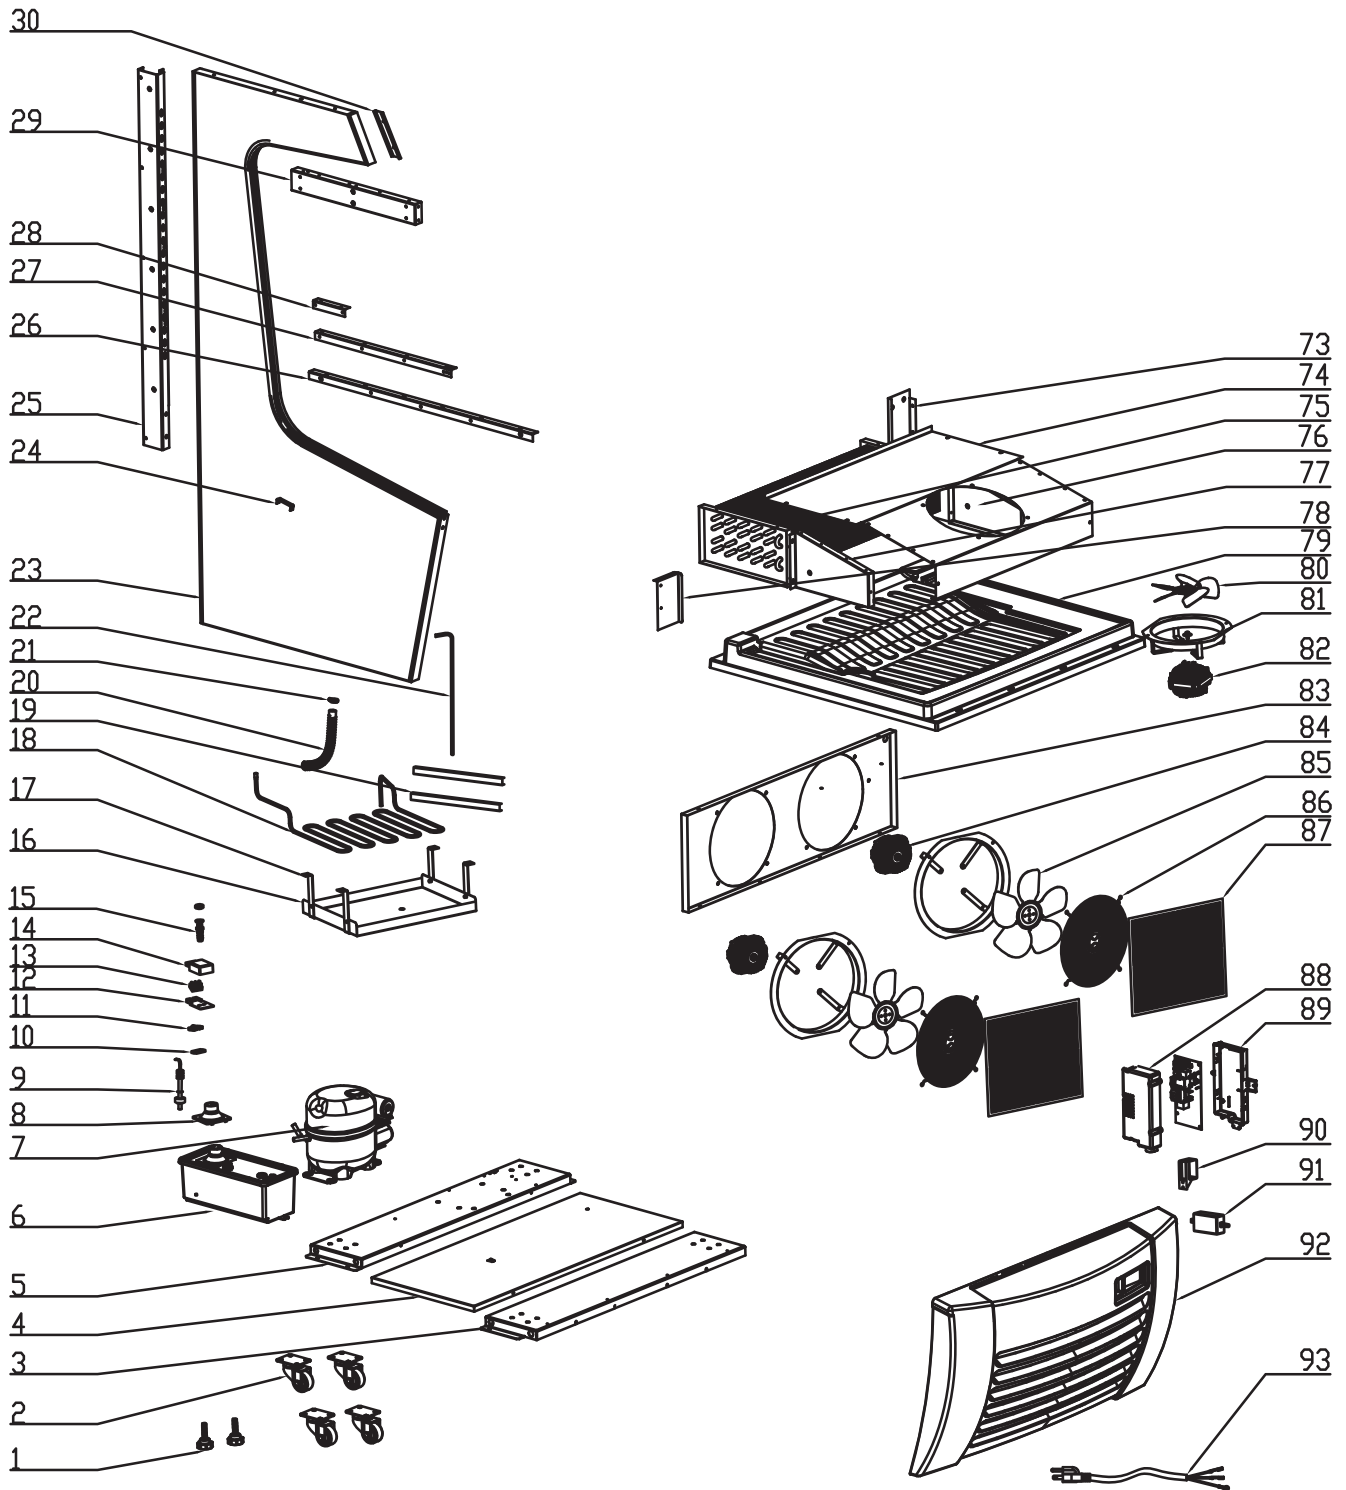

Parts Breakdown

Model RS-CN-0360 41465

Parts Breakdown

Model RS-CN-0360 41465

Parts Breakdown

Model RS-CN-0360 41465

Item No.	Description	Position	Item No.	Description	Position	Item No.	Description	Position
60672	Feet for 41465	1	61224	Dry Filter for 41465	32	61193	Cover Support - Plastic Coated for 41465	63
60561	Rear Wheels for 41465	2	66310	Condenser for 41465	33	61192	Air Inlet Cover for 41465	64
61253	Front Board of Base for 41465	3	61222	Stands for Condenser for 41465	34	61191	Wind Screen Strip for 41465	65
61252	Middle Board of Base for 41465	4	61221	Condenser Cover for 41465	35	66341	Glass Deflector for 41465	66
61251	Fixed Plate for 41465	5	66312	Top Front Panel for 41465	36	61189	Retaining Plate for Front Base Panel for 41465	67
79303	Water Receiver for 41465	6	66313	Top LED Light for 41465	37	61188	Front Board for Evaporator for 41465	68
61249	Compressor for 41465	7	61218	Night Curtain for 41465	38	60651	Curtain Hook for 41465	69
79304	Pipe for Evaporated Water for 41465	8	61217	Board Ahead Curtain for 41465	39	61186	Holder for Digital Display for 41465	70
79305	Water Level Detector for 41465	9	61216	Honeycomb Panel for 41465	40	30885	Digital Controller for 41465	71
61246	Wire Clip Holder for 41465	10	61215	Ceiling Board of Cabinet for 41465	41	71514	Switch for 41465	72
61245	Wire Clip Cover for 41465	11	61214	Foam of Top Cover for 41465	42	61183	Right Wind Screen of Evaporator for 41465	73
61244	Junction Box for 41465	12	61213	Transparent Plate for 41465	43	61182	Evaporator Cover for 41465	74
79292	Terminal for 41465	13	61212	Bottom Frame of Light Box for 41465	44	61181	Evaporator for 41465	75
79359	Cover of Junction Box for 41465	14	61211	Left Panel of Light Box for 41465	45	61180	Right Board of Evaporator Cover for 41465	76
61241	Water Nozzle for 41465	15	61210	Top Frame of Light Box - Plastic Coated for 41465	46	71521	Left Board of Evaporator Cover for 41465	77
61240	Tray of Heater for 41465	16	61209	Right Panel of Light Box for 41465	47	61178	Left Wind Screen of Evaporator for 41465	78
66297	Bracket of Water Receiver for 41465	17	61208	Right Support Pillar of Shelf for 41465	48	61177	Base Foam of Evaporator for 41465	79
61238	Heater for 41465	18	61207	Foam of Right Board for 41465	49	66351	Fan Blade for 41465	80
61237	Platen of Heater for 41465	19	61206	Right Fixed Board of Top Front Panel for 41465	50	60932	Flange for 41465	81
63459	Metal Hose Fitting for 41465	20	66327	Side Glass for 41465	51	60931	Motor of Evaporator for 41465	82, 84
71517	Pipe Clip for 41465	21	66328	LED Strip for 41465	52	61173	Holder for Condenser Motor for 41465	83
79317	Connection Pipe for 41465	22	60637	Jump Ring of LED for 41465	53	60933	Fan Blade of Condenser for 41465	85
61233	Foam of Left Side Board for 41465	23	61202	Ventilated Board for 41465	54	61170	Flat Net Cover for 41465	86
61232	Side Glass Bar for 41465	24	61201	Upper Shelf for 41465	55	61169	Air Filter for 41465	87
61231	Left Support for Shelf for 41465	25	61200	Price Tag Holder for 41465	56	61168	Cover of Circuit Board Box for 41465	88
61230	Connector of Evaporator Base Panel for 41465	26	61199	Top Right Shelf Bracket for 41465	57	61167	Circuit Board Box for 41465	89
61229	Support for Upper Cover of Base for 41465	27	61198	Top Left Shelf Bracket for 41465	58	79356	LED Transformer Holder for 41465	90
61228	Air Inlet Stand for 41465	28	61197	Bottom Shelf for 41465	59	60552	Power Actuator for 41465	91
61227	Support for Ceiling for 41465	29	61196	Bottom Right Shelf Bracket for 41465	60	61164	Front Base Panel for 41465	92
61226	Left Fixed Board of Top Front Panel for 41465	30	61195	Bottom Left Shelf Bracket for 41465	61	79290	Power Cord for 41465	93
61225	Foam of Back Cover for 41465	31	61194	Bottom Board of Cabinet for 41465	62			