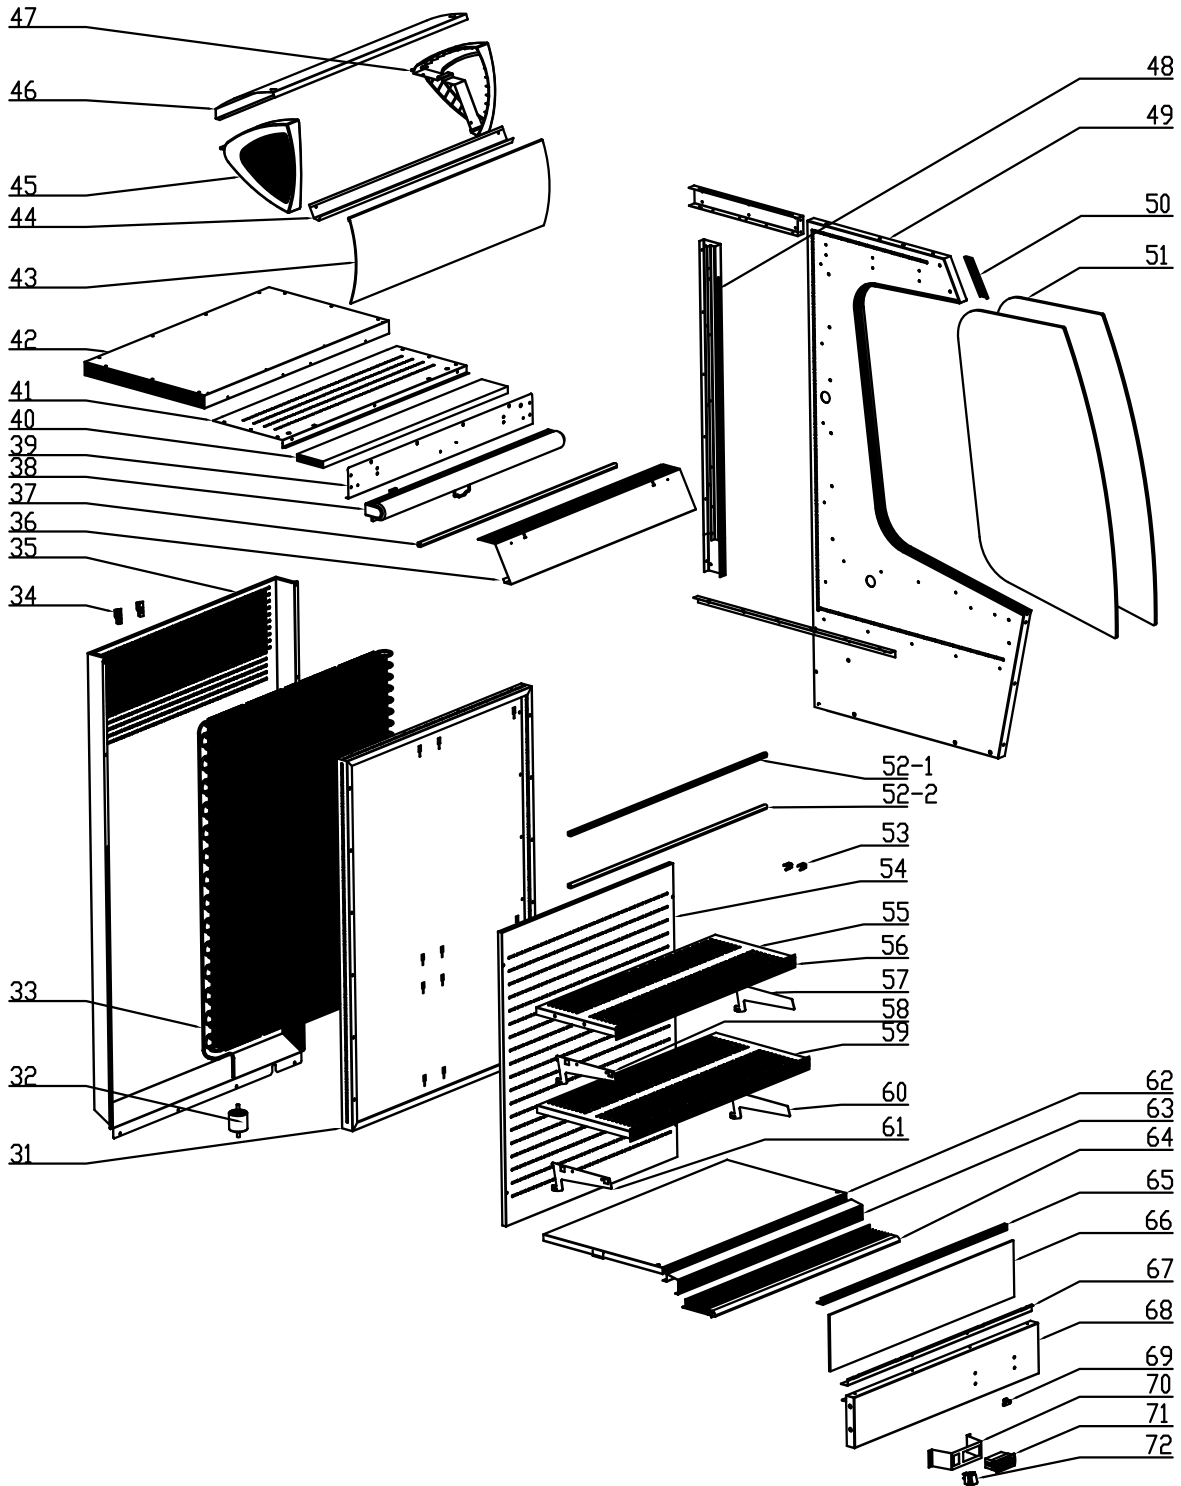

Parts Breakdown

Model RS-CN-0360 41465

Parts Breakdown

Model RS-CN-0360 41465

Parts Breakdown

Model RS-CN-0360 41465

Item No.	Description	Position	Item No.	Description	Position	Item No.	Description	Position
60672	Feet for 41465	1	61224	Dry Filter for 41465	32	61193	Cover Support - Plastic Coated for 41465	63
60561	Rear Wheels for 41465	2	66310	Condenser for 41465	33	61192	Air Inlet Cover for 41465	64
61253	Front Board of Base for 41465	3	61222	Stands for Condenser for 41465	34	61191	Wind Screen Strip for 41465	65
61252	Middle Board of Base for 41465	4	61221	Condenser Cover for 41465	35	66341	Glass Deflector for 41465	66
61251	Fixed Plate for 41465	5	66312	Top Front Panel for 41465	36	61189	Retaining Plate for Front Base Panel for 41465	67
79303	Water Receiver for 41465	6	66313	Top LED Light for 41465	37	61188	Front Board for Evaporator for 41465	68
61249	Compressor for 41465	7	61218	Night Curtain for 41465	38	60651	Curtain Hook for 41465	69
79304	Pipe for Evaporated Water for 41465	8	61217	Board Ahead Curtain for 41465	39	61186	Holder for Digital Display for 41465	70
79305	Water Level Detector for 41465	9	61216	Honeycomb Panel for 41465	40	30885	Digital Controller for 41465	71
61246	Wire Clip Holder for 41465	10	61215	Ceiling Board of Cabinet for 41465	41	71514	Switch for 41465	72
61245	Wire Clip Cover for 41465	11	61214	Foam of Top Cover for 41465	42	61183	Right Wind Screen of Evaporator for 41465	73
61244	Junction Box for 41465	12	61213	Transparent Plate for 41465	43	61182	Evaporator Cover for 41465	74
79292	Terminal for 41465	13	61212	Bottom Frame of Light Box for 41465	44	61181	Evaporator for 41465	75
79359	Cover of Junction Box for 41465	14	61211	Left Panel of Light Box for 41465	45	61180	Right Board of Evaporator Cover for 41465	76
61241	Water Nozzle for 41465	15	61210	Top Frame of Light Box - Plastic Coated for 41465	46	71521	Left Board of Evaporator Cover for 41465	77
61240	Tray of Heater for 41465	16	61209	Right Panel of Light Box for 41465	47	61178	Left Wind Screen of Evaporator for 41465	78
66297	Bracket of Water Receiver for 41465	17	61208	Right Support Pillar of Shelf for 41465	48	61177	Base Foam of Evaporator for 41465	79
61238	Heater for 41465	18	61207	Foam of Right Board for 41465	49	66351	Fan Blade for 41465	80
61237	Platen of Heater for 41465	19	61206	Right Fixed Board of Top Front Panel for 41465	50	60932	Flange for 41465	81
63459	Metal Hose Fitting for 41465	20	66327	Side Glass for 41465	51	60931	Motor of Evaporator for 41465	82, 84
71517	Pipe Clip for 41465	21	66328	LED Strip for 41465	52	61173	Holder for Condenser Motor for 41465	83
79317	Connection Pipe for 41465	22	60637	Jump Ring of LED for 41465	53	60933	Fan Blade of Condenser for 41465	85
61233	Foam of Left Side Board for 41465	23	61202	Ventilated Board for 41465	54	61170	Flat Net Cover for 41465	86
61232	Side Glass Bar for 41465	24	61201	Upper Shelf for 41465	55	61169	Air Filter for 41465	87
61231	Left Support for Shelf for 41465	25	61200	Price Tag Holder for 41465	56	61168	Cover of Circuit Board Box for 41465	88
61230	Connector of Evaporator Base Panel for 41465	26	61199	Top Right Shelf Bracket for 41465	57	61167	Circuit Board Box for 41465	89
61229	Support for Upper Cover of Base for 41465	27	61198	Top Left Shelf Bracket for 41465	58	79356	LED Transformer Holder for 41465	90
61228	Air Inlet Stand for 41465	28	61197	Bottom Shelf for 41465	59	60552	Power Actuator for 41465	91
61227	Support for Ceiling for 41465	29	61196	Bottom Right Shelf Bracket for 41465	60	61164	Front Base Panel for 41465	92
61226	Left Fixed Board of Top Front Panel for 41465	30	61195	Bottom Left Shelf Bracket for 41465	61	79290	Power Cord for 41465	93
61225	Foam of Back Cover for 41465	31	61194	Bottom Board of Cabinet for 41465	62			