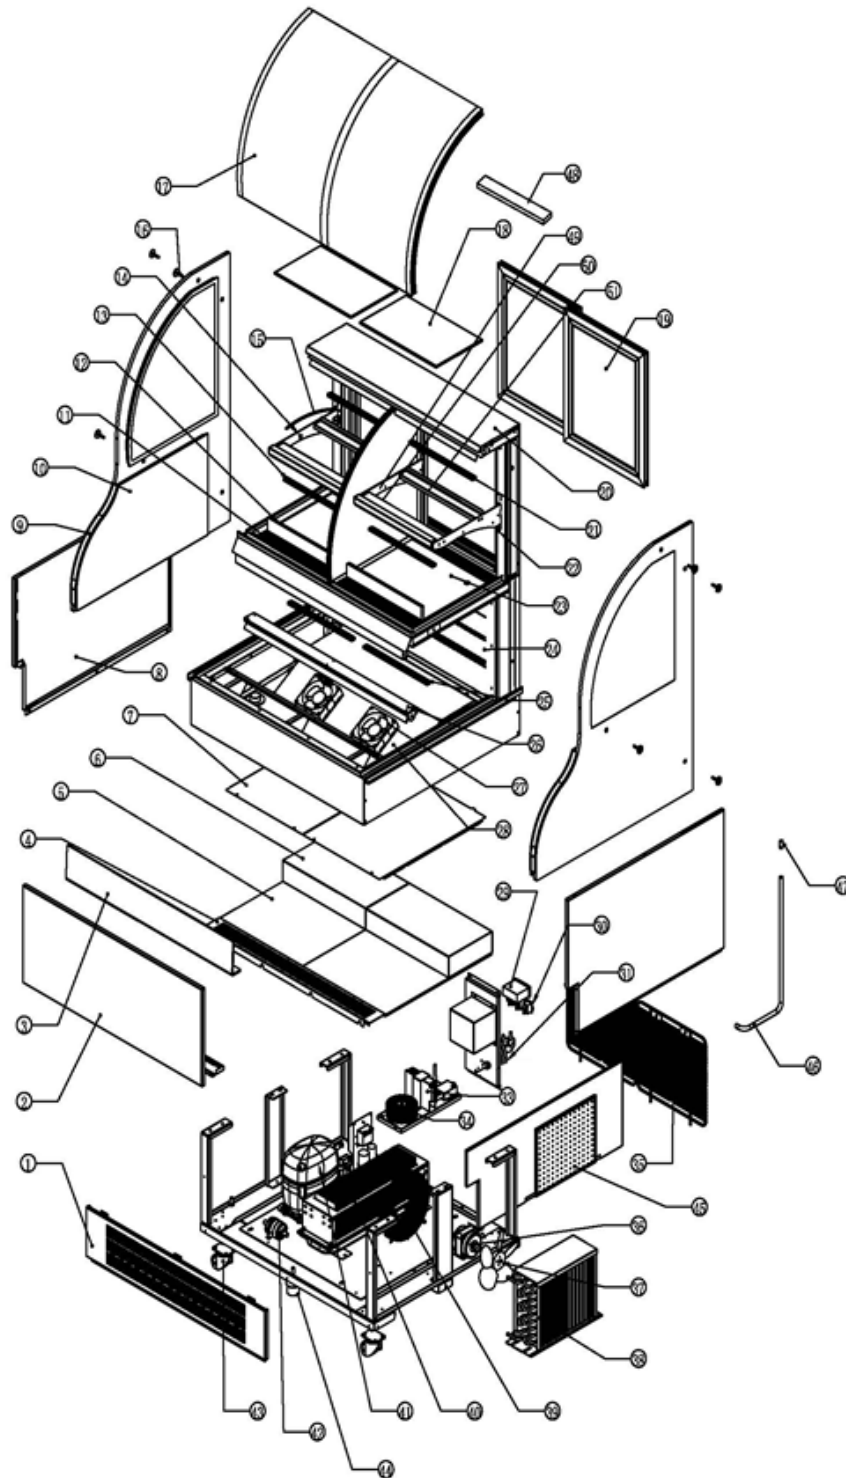

Parts Breakdown

Model RE-CN-0483 43550

Parts Breakdown

Model RE-CN-0483 43550

Item No.	Description	Position	Item No.	Description	Position	Item No.	Description	Position
AG766	Bottom Front Panel for 43550	1	AG777	Front Curved Glass for 43550	17	AG788	Back Grill for 43550	35
AG767	Bottom Front Upper Panel for 43550	2	AG778	Shelf Glass for 43550	18	AG750	Condenser Motor for 43550	36
AG768	Windshield Plate of Open Area for 43550	3	AG779	Hollow Glass Sliding Door for 43550	19	AG751	Blade of Condenser for 43550	37
AG769	Air-Return Plate for 43550	4	AG780	Top Panel for 43550	20	AG752	Condenser for 43550	38
AG737	Bottom Glass of Open Area for 43550	5	AG781	Top LED Light for 43550	21	AG753	Net Cover of Condenser for 43550	39
AG770	Stainless Steel Step for 43550	6	AG736	O Type Protective Ring for 43550	22	AB396	Wicking Pad for 43550	40
AG771	Bottom Electrical Sealing Plate for 43550	7	AG782	Bottom Glass of Closed Area for 43550	23	AG755	Compressor for 43550	41
AG772	Left and Right Side Panel for 43550	8	AG784	Rear Airout Panel for 43550	24	AG756	Dry Filter for 43550	42
AG721	Left Side Glass for 43550	9, 10	AG785	LED Light of Open Area for 43550	25	AG757	Caster for 43550	43
AG722	Right Side Glass for 43550	9, 10	AG786	Night Curtain for 43550	26	AG758	Stop Feet for 43550	44
AG774	Perforated Baffle for 43550	11	AG742	Evaporator Motor for 43550	27	AG759	Filter of Condenser for 43550	45
AG775	Windshield Plate of Closed Area for 43550	12	AG787	Evaporator for 43550	28	AG760	Overflow Pipe for 43550	46
AG776	LED Light Under Shelf for 43550	13	AG744	Temperature Controller for 43550	29	AG761	Pagoda Type Hose Joint for 43550	47
AG726	R Type Clamp for 43550	14	AI747	Sensor with Wire for 43550	29	AG789	Solid Baffle for 43550	48
AG727	Protective Ring for 43550	15	AG745	Switch for 43550	30	AG790	Shelf Supporter for 43550	49
AG728	Mirror Screw for 43550	16	AG746	Power Cord for 43550	31	AG791	Front Shelf Holder for 43550	50
AG729	Mirror Screw for 43550	16	AG747	Power Adapter for 43550	33	AG792	Back Shelf Holder for 43550	51
AG730	Mirror Screw for 43550	16	AG748	Ring Transformer for 43550	34			