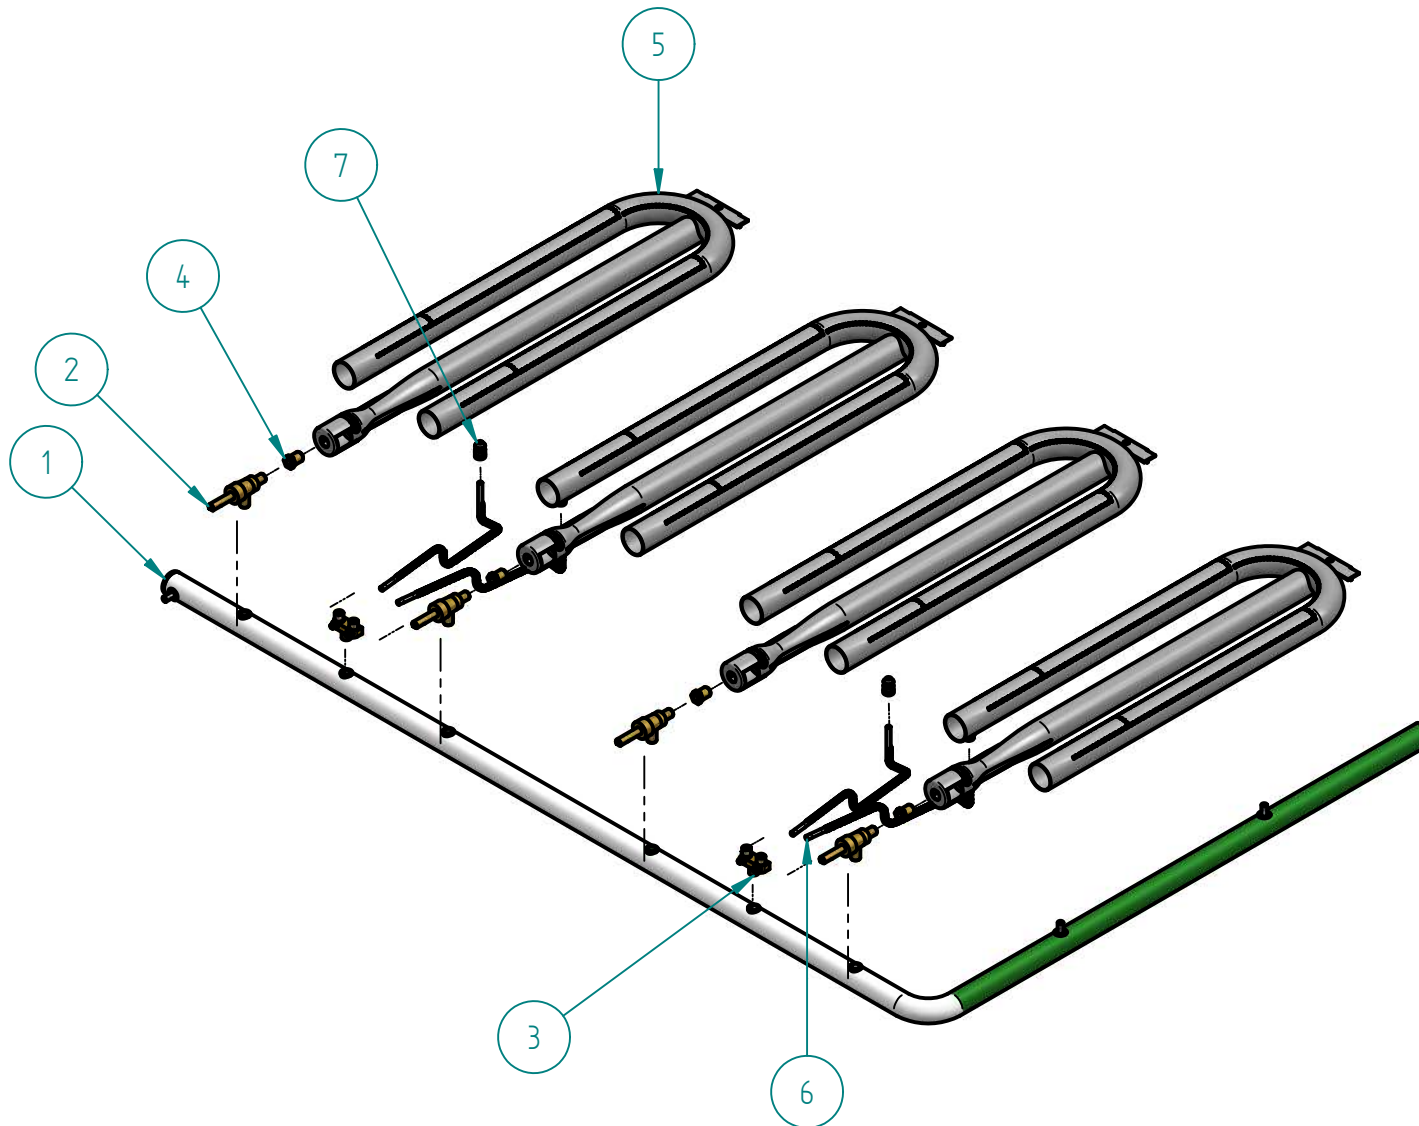

SRMG-48

PARTS BREAKDOWNS

Item	Code	Description	Qty
1	S863157004	OUTER PANEL SRMG-48 H	1
2	S863156002	INNER PANEL GRIDDLE - 48	1
3	S863155001	GAS SYSTEM GRIDDLE 48" NG	1
4	S855068000	SIERRA KNOB	4
5	602509M0035	SS SCREW HEAD TRUSS M6-12	4

PARTS BREAKDOWNS

Item	Code	Description	Qty
1	S862883001	CHIMNEY 48" SIERRA	1
2	S862830002	LEFT OUTER PANEL	1
3	S862831002	RIGHT OUTER PANEL	1
4	S862868004	FRONT TOP TABLE 48" SIERRA	1
5	S862866004	COMMAND PANEL 48" SIERRA	1
6	S862610100	LEG SUPPORT48"	2
7	S863154001	COMPLETE GRIDDLE 48" 3/4"	1
8	S862879000	ADJUSTABLE FEET 4-6" SS ϕ 2"	4
9	S855073000	SIERRA NAME PLATE	1

PARTS BREAKDOWNS

Item	Code	Description	Qty
1	S862641002	INNER LEFT PANEL	1
2	S862642002	INNER RIGHT PANEL	1
3	S862648002	SIDE MANIFOLD SUPPORT	2
4	S862649002	FRONT MANIFOLD SUPPORT	1
5	S862643003	GREASE TRAY GRIDDLE 12"	1
6	S862657002	FRONT SUPPORT GRILL 48"	1
7	S862656002	PREVIOUS SUPPORT 36"	2
8	S862691003	SQUAD SUPPORT	3
9	S862690002	U BURNER SUPPORT	4
10	S862610400	PILOT SUPPORT GRILL	2
11	S862644003	TRAY SLIDE COLLECT	1

PARTS BREAKDOWNS

Item	Code	Description	Qty
1	S865010000	COMPLETE MANIFOLD 48"	1
2	S862101000	TOP VALVE	4
3	S905007000	DOUBLE PILOT VALVE AP6-1	2
4	S862414000	FEMALE ORIFICE # 44	4
5	S865703000	"U" SHAPED BURNER	4
6	S855061000	PILOT PIPE GRIDDLE	4
7	S865006000	PILOT TIP A73007	4