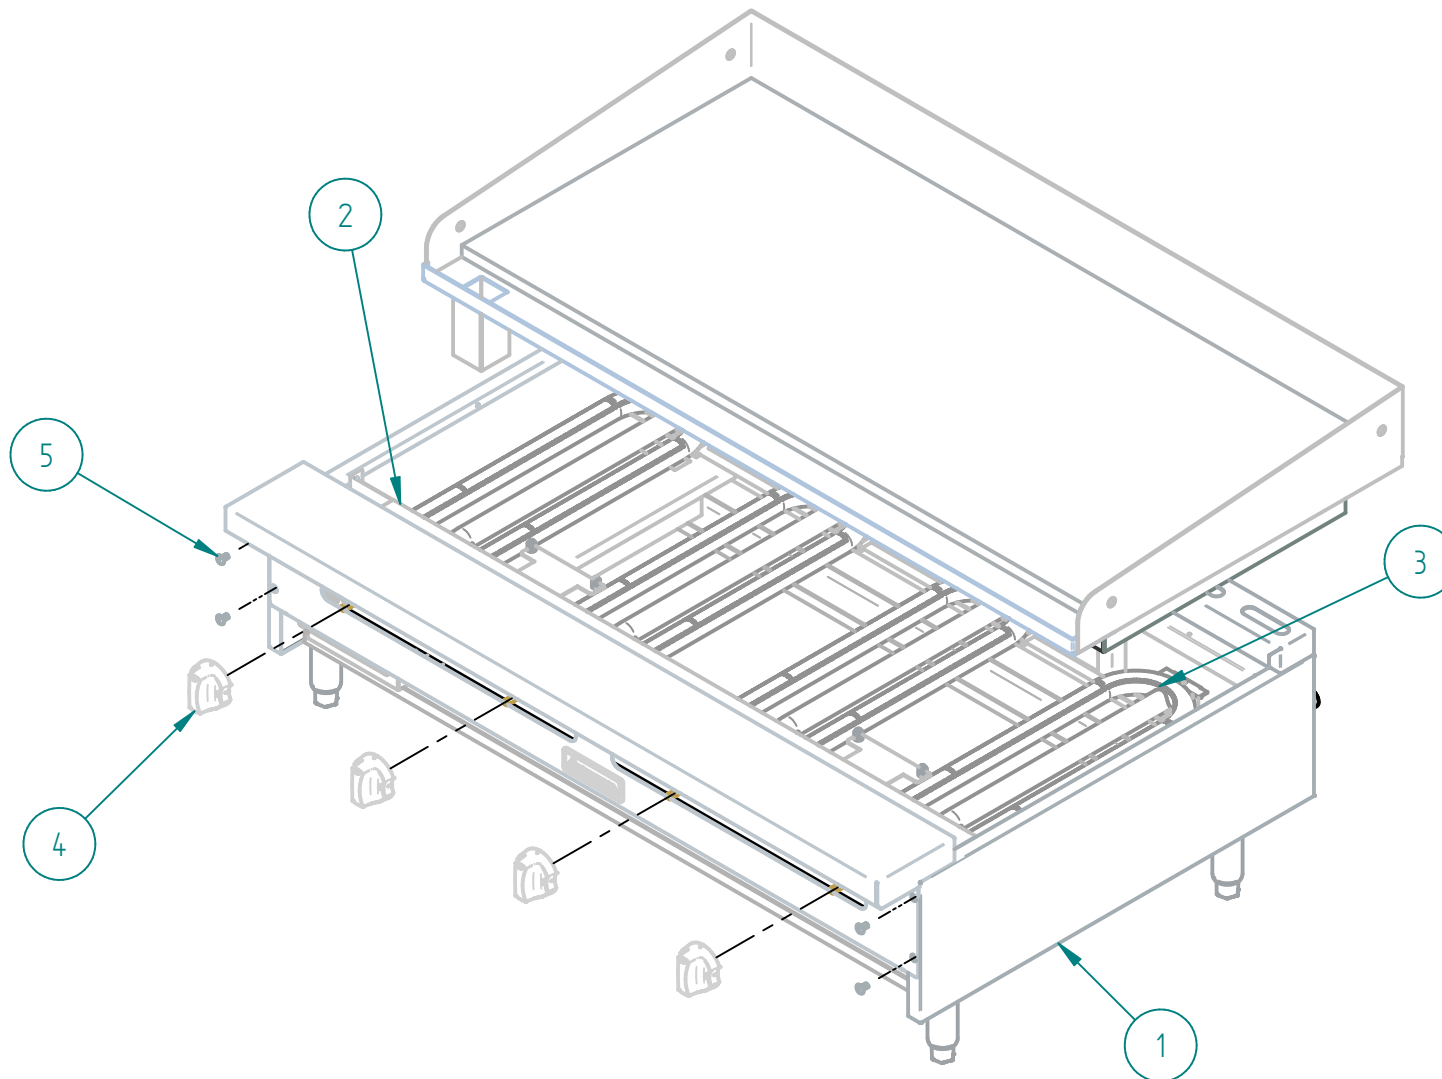

SRMG-48

PARTS BREAKDOWNS

Item	Code	Description	Qty
1	S863157004	OUTER PANEL SRMG-48 H	1
2	S863156002	INNER PANEL GRIDDLE - 48	1
3	S863155001	GAS SYSTEM GRIDDLE 48" NG	1
4	S855068000	SIERRA KNOB	4
5	602509M0035	SS SCREW HEAD TRUSS M6-12	4

PARTS BREAKDOWNS

Item	Code	Description	Qty
1	S862883001	CHIMNEY 48" SIERRA	1
2	S862830002	LEFT OUTER PANEL	1
3	S862831002	RIGHT OUTER PANEL	1
4	S862868004	FRONT TOP TABLE 48" SIERRA	1
5	S862866004	COMMAND PANEL 48" SIERRA	1
6	S862610100	LEG SUPPORT48"	2
7	S863154001	COMPLETE GRIDDLE 48" 3/4"	1
8	S862879000	ADJUSTABLE FEET 4-6" SS ϕ 2"	4
9	S855073000	SIERRA NAME PLATE	1

PARTS BREAKDOWNS

Item	Code	Description	Qty
1	S862641002	INNER LEFT PANEL	1
2	S862642002	INNER RIGHT PANEL	1
3	S862648002	SIDE MANIFOLD SUPPORT	2
4	S862649002	FRONT MANIFOLD SUPPORT	1
5	S862643003	GREASE TRAY GRIDDLE 12"	1
6	S862657002	FRONT SUPPORT GRILL 48"	1
7	S862656002	PREVIOUS SUPPORT 36"	2
8	S862691003	SQUAD SUPPORT	3
9	S862690002	U BURNER SUPPORT	4
10	S862610400	PILOT SUPPORT GRILL	2
11	S862644003	TRAY SLIDE COLLECT	1

PARTS BREAKDOWNS

Item	Code	Description	Qty
1	S865010000	COMPLETE MANIFOLD 48"	1
2	S862101000	TOP VALVE	4
3	S905007000	DOUBLE PILOT VALVE AP6-1	2
4	S862414000	FEMALE ORIFICE # 44	4
5	S865703000	"U" SHAPED BURNER	4
6	S855061000	PILOT PIPE GRIDDLE	4
7	S865006000	PILOT TIP A73007	4