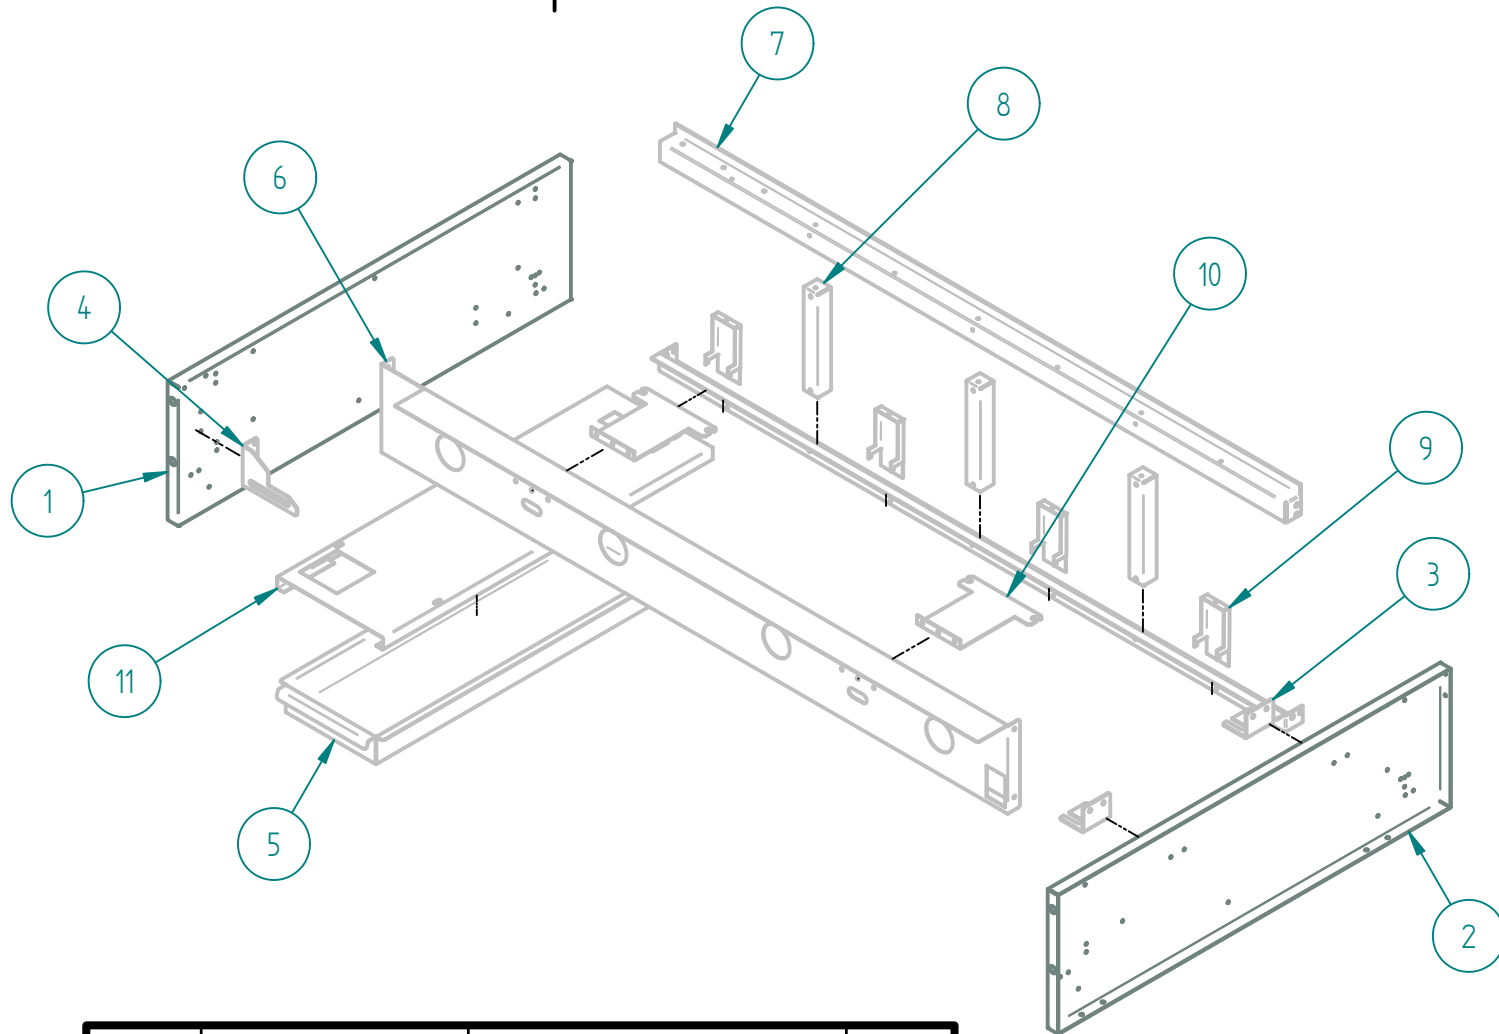

SRMG-48

PARTS BREAKDOWNS

Item	Code	Description	Qty
1	S863157004	OUTER PANEL SRMG-48 H	1
2	S863156002	INNER PANEL GRIDDLE - 48	1
3	S863155001	GAS SYSTEM GRIDDLE 48" NG	1
4	S855068000	SIERRA KNOB	4
5	602509M0035	SS SCREW HEAD TRUSS M6-12	4

PARTS BREAKDOWNS

Item	Code	Description	Qty
1	S862883001	CHIMNEY 48" SIERRA	1
2	S862830002	LEFT OUTER PANEL	1
3	S862831002	RIGHT OUTER PANEL	1
4	S862868004	FRONT TOP TABLE 48" SIERRA	1
5	S862866004	COMMAND PANEL 48" SIERRA	1
6	S862610100	LEG SUPPORT48"	2
7	S863154001	COMPLETE GRIDDLE 48" 3/4"	1
8	S862879000	ADJUSTABLE FEET 4-6" SS ϕ 2"	4
9	S855073000	SIERRA NAME PLATE	1

PARTS BREAKDOWNS

Item	Code	Description	Qty
1	S862641002	INNER LEFT PANEL	1
2	S862642002	INNER RIGHT PANEL	1
3	S862648002	SIDE MANIFOLD SUPPORT	2
4	S862649002	FRONT MANIFOLD SUPPORT	1
5	S862643003	GREASE TRAY GRIDDLE 12"	1
6	S862657002	FRONT SUPPORT GRILL 48"	1
7	S862656002	PREVIOUS SUPPORT 36"	2
8	S862691003	SQUAD SUPPORT	3
9	S862690002	U BURNER SUPPORT	4
10	S862610400	PILOT SUPPORT GRILL	2
11	S862644003	TRAY SLIDE COLLECT	1

PARTS BREAKDOWNS

Item	Code	Description	Qty
1	S865010000	COMPLETE MANIFOLD 48"	1
2	S862101000	TOP VALVE	4
3	S905007000	DOUBLE PILOT VALVE AP6-1	2
4	S862414000	FEMALE ORIFICE # 44	4
5	S865703000	"U" SHAPED BURNER	4
6	S855061000	PILOT PIPE GRIDDLE	4
7	S865006000	PILOT TIP A73007	4