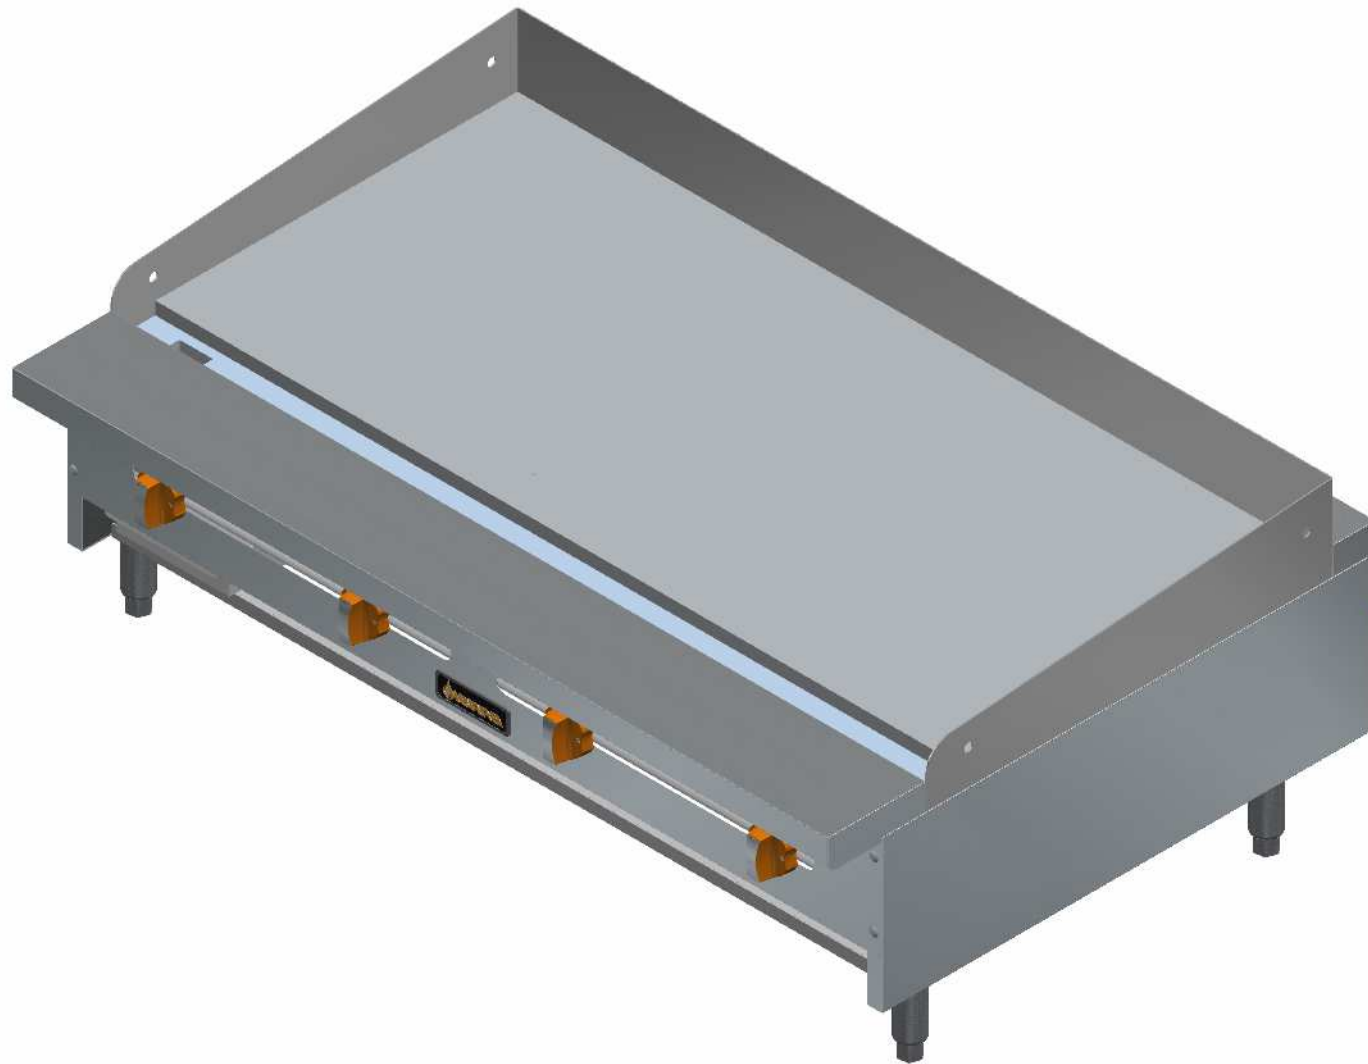

SRMG-48

PARTS BREAKDOWNS

Item	Code	Description	Qty
1	S863157004	OUTER PANEL SRMG-48 H	1
2	S863156002	INNER PANEL GRIDDLE - 48	1
3	S863155001	GAS SYSTEM GRIDDLE 48" NG	1
4	S855068000	SIERRA KNOB	4
5	602509M0035	SS SCREW HEAD TRUSS M6-12	4

PARTS BREAKDOWNS

Item	Code	Description	Qty
1	S862883001	CHIMNEY 48" SIERRA	1
2	S862830002	LEFT OUTER PANEL	1
3	S862831002	RIGHT OUTER PANEL	1
4	S862868004	FRONT TOP TABLE 48" SIERRA	1
5	S862866004	COMMAND PANEL 48" SIERRA	1
6	S862610100	LEG SUPPORT48"	2
7	S863154001	COMPLETE GRIDDLE 48" 3/4"	1
8	S862879000	ADJUSTABLE FEET 4-6" SS ϕ 2"	4
9	S855073000	SIERRA NAME PLATE	1

PARTS BREAKDOWNS

Item	Code	Description	Qty
1	S862641002	INNER LEFT PANEL	1
2	S862642002	INNER RIGHT PANEL	1
3	S862648002	SIDE MANIFOLD SUPPORT	2
4	S862649002	FRONT MANIFOLD SUPPORT	1
5	S862643003	GREASE TRAY GRIDDLE 12"	1
6	S862657002	FRONT SUPPORT GRILL 48"	1
7	S862656002	PREVIOUS SUPPORT 36"	2
8	S862691003	SQUAD SUPPORT	3
9	S862690002	U BURNER SUPPORT	4
10	S862610400	PILOT SUPPORT GRILL	2
11	S862644003	TRAY SLIDE COLLECT	1

PARTS BREAKDOWNS

Item	Code	Description	Qty
1	S865010000	COMPLETE MANIFOLD 48"	1
2	S862101000	TOP VALVE	4
3	S905007000	DOUBLE PILOT VALVE AP6-1	2
4	S862414000	FEMALE ORIFICE # 44	4
5	S865703000	"U" SHAPED BURNER	4
6	S855061000	PILOT PIPE GRIDDLE	4
7	S865006000	PILOT TIP A73007	4