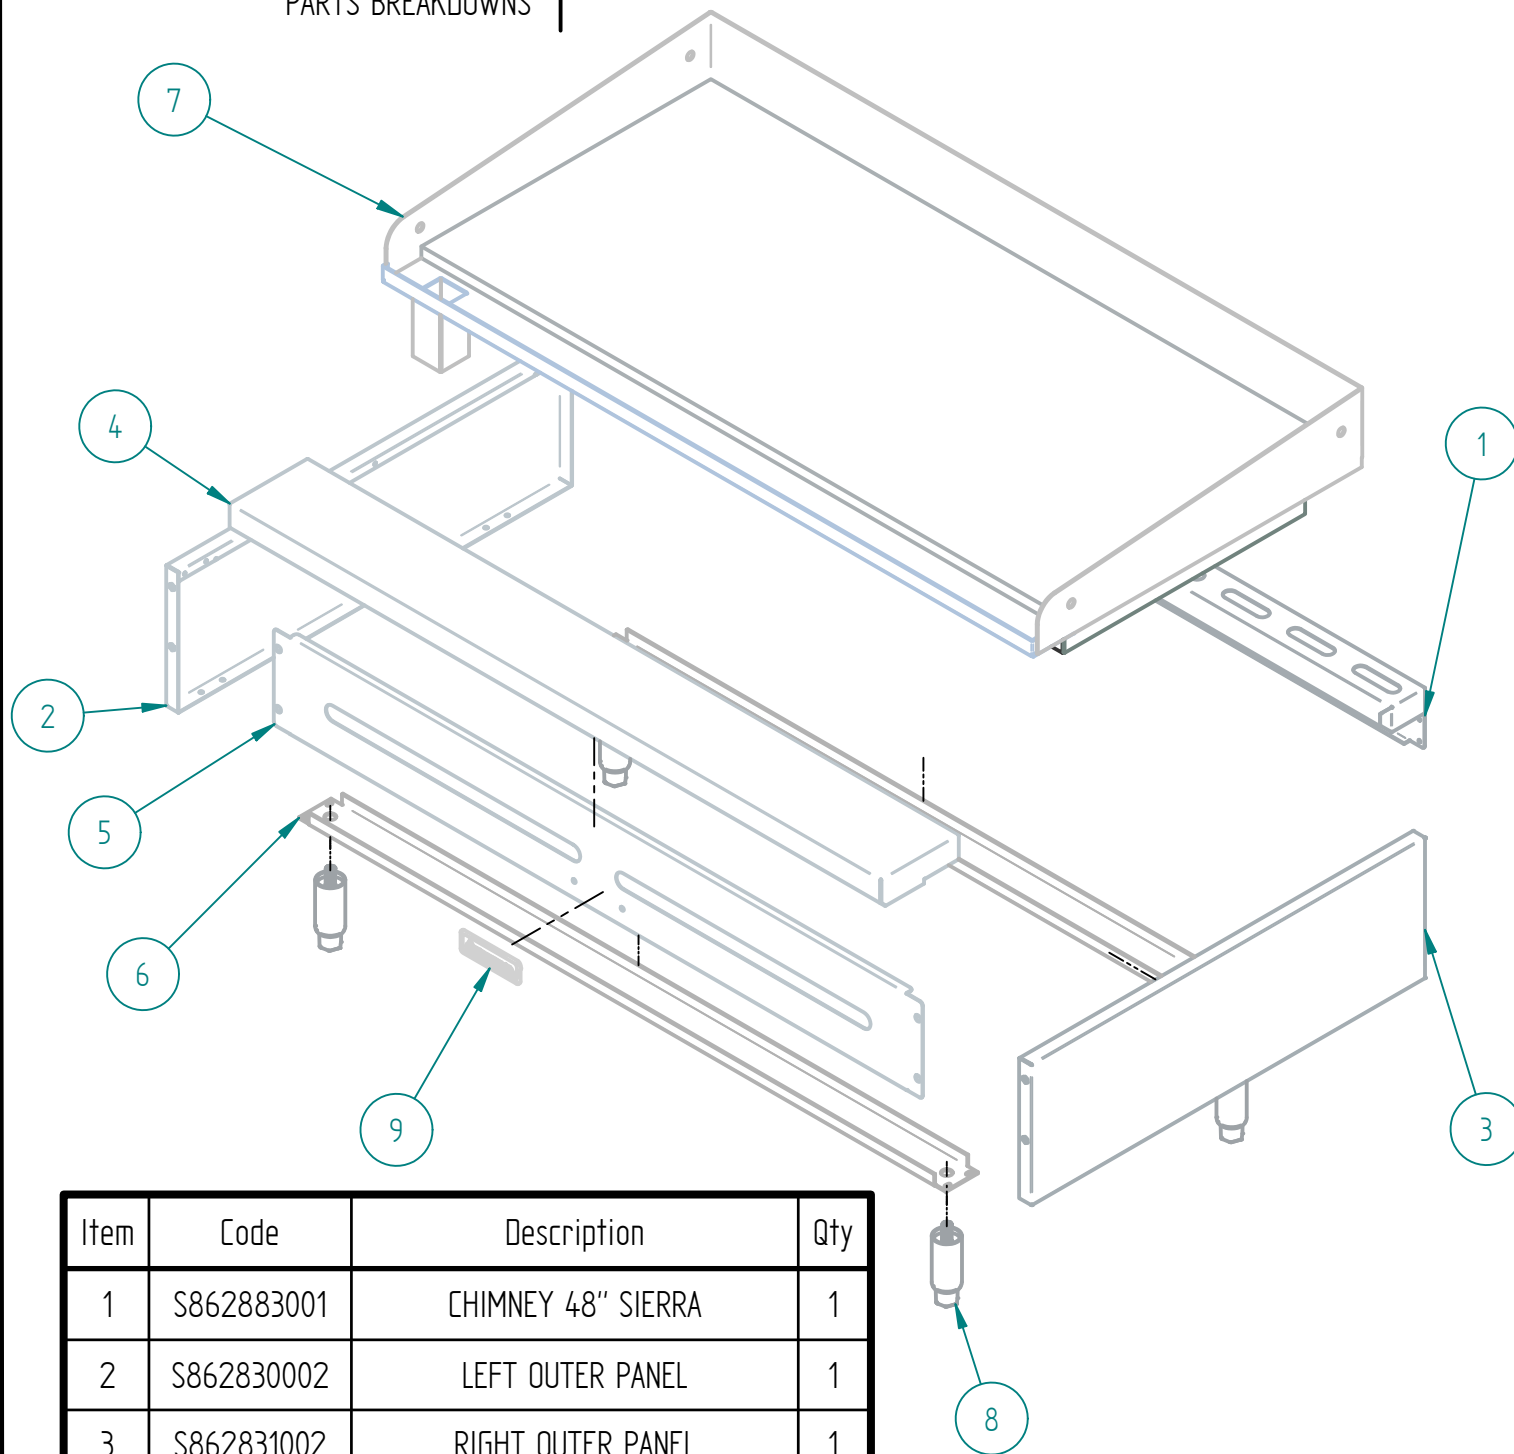

SRMG-48

PARTS BREAKDOWNS

Item	Code	Description	Qty
1	S863157004	OUTER PANEL SRMG-48 H	1
2	S863156002	INNER PANEL GRIDDLE - 48	1
3	S863155001	GAS SYSTEM GRIDDLE 48" NG	1
4	S855068000	SIERRA KNOB	4
5	602509M0035	SS SCREW HEAD TRUSS M6-12	4

PARTS BREAKDOWNS

Item	Code	Description	Qty
1	S862883001	CHIMNEY 48" SIERRA	1
2	S862830002	LEFT OUTER PANEL	1
3	S862831002	RIGHT OUTER PANEL	1
4	S862868004	FRONT TOP TABLE 48" SIERRA	1
5	S862866004	COMMAND PANEL 48" SIERRA	1
6	S862610100	LEG SUPPORT48"	2
7	S863154001	COMPLETE GRIDDLE 48" 3/4"	1
8	S862879000	ADJUSTABLE FEET 4-6" SS ϕ 2"	4
9	S855073000	SIERRA NAME PLATE	1

PARTS BREAKDOWNS

Item	Code	Description	Qty
1	S862641002	INNER LEFT PANEL	1
2	S862642002	INNER RIGHT PANEL	1
3	S862648002	SIDE MANIFOLD SUPPORT	2
4	S862649002	FRONT MANIFOLD SUPPORT	1
5	S862643003	GREASE TRAY GRIDDLE 12"	1
6	S862657002	FRONT SUPPORT GRILL 48"	1
7	S862656002	PREVIOUS SUPPORT 36"	2
8	S862691003	SQUAD SUPPORT	3
9	S862690002	U BURNER SUPPORT	4
10	S862610400	PILOT SUPPORT GRILL	2
11	S862644003	TRAY SLIDE COLLECT	1

PARTS BREAKDOWNS

Item	Code	Description	Qty
1	S865010000	COMPLETE MANIFOLD 48"	1
2	S862101000	TOP VALVE	4
3	S905007000	DOUBLE PILOT VALVE AP6-1	2
4	S862414000	FEMALE ORIFICE # 44	4
5	S865703000	"U" SHAPED BURNER	4
6	S855061000	PILOT PIPE GRIDDLE	4
7	S865006000	PILOT TIP A73007	4