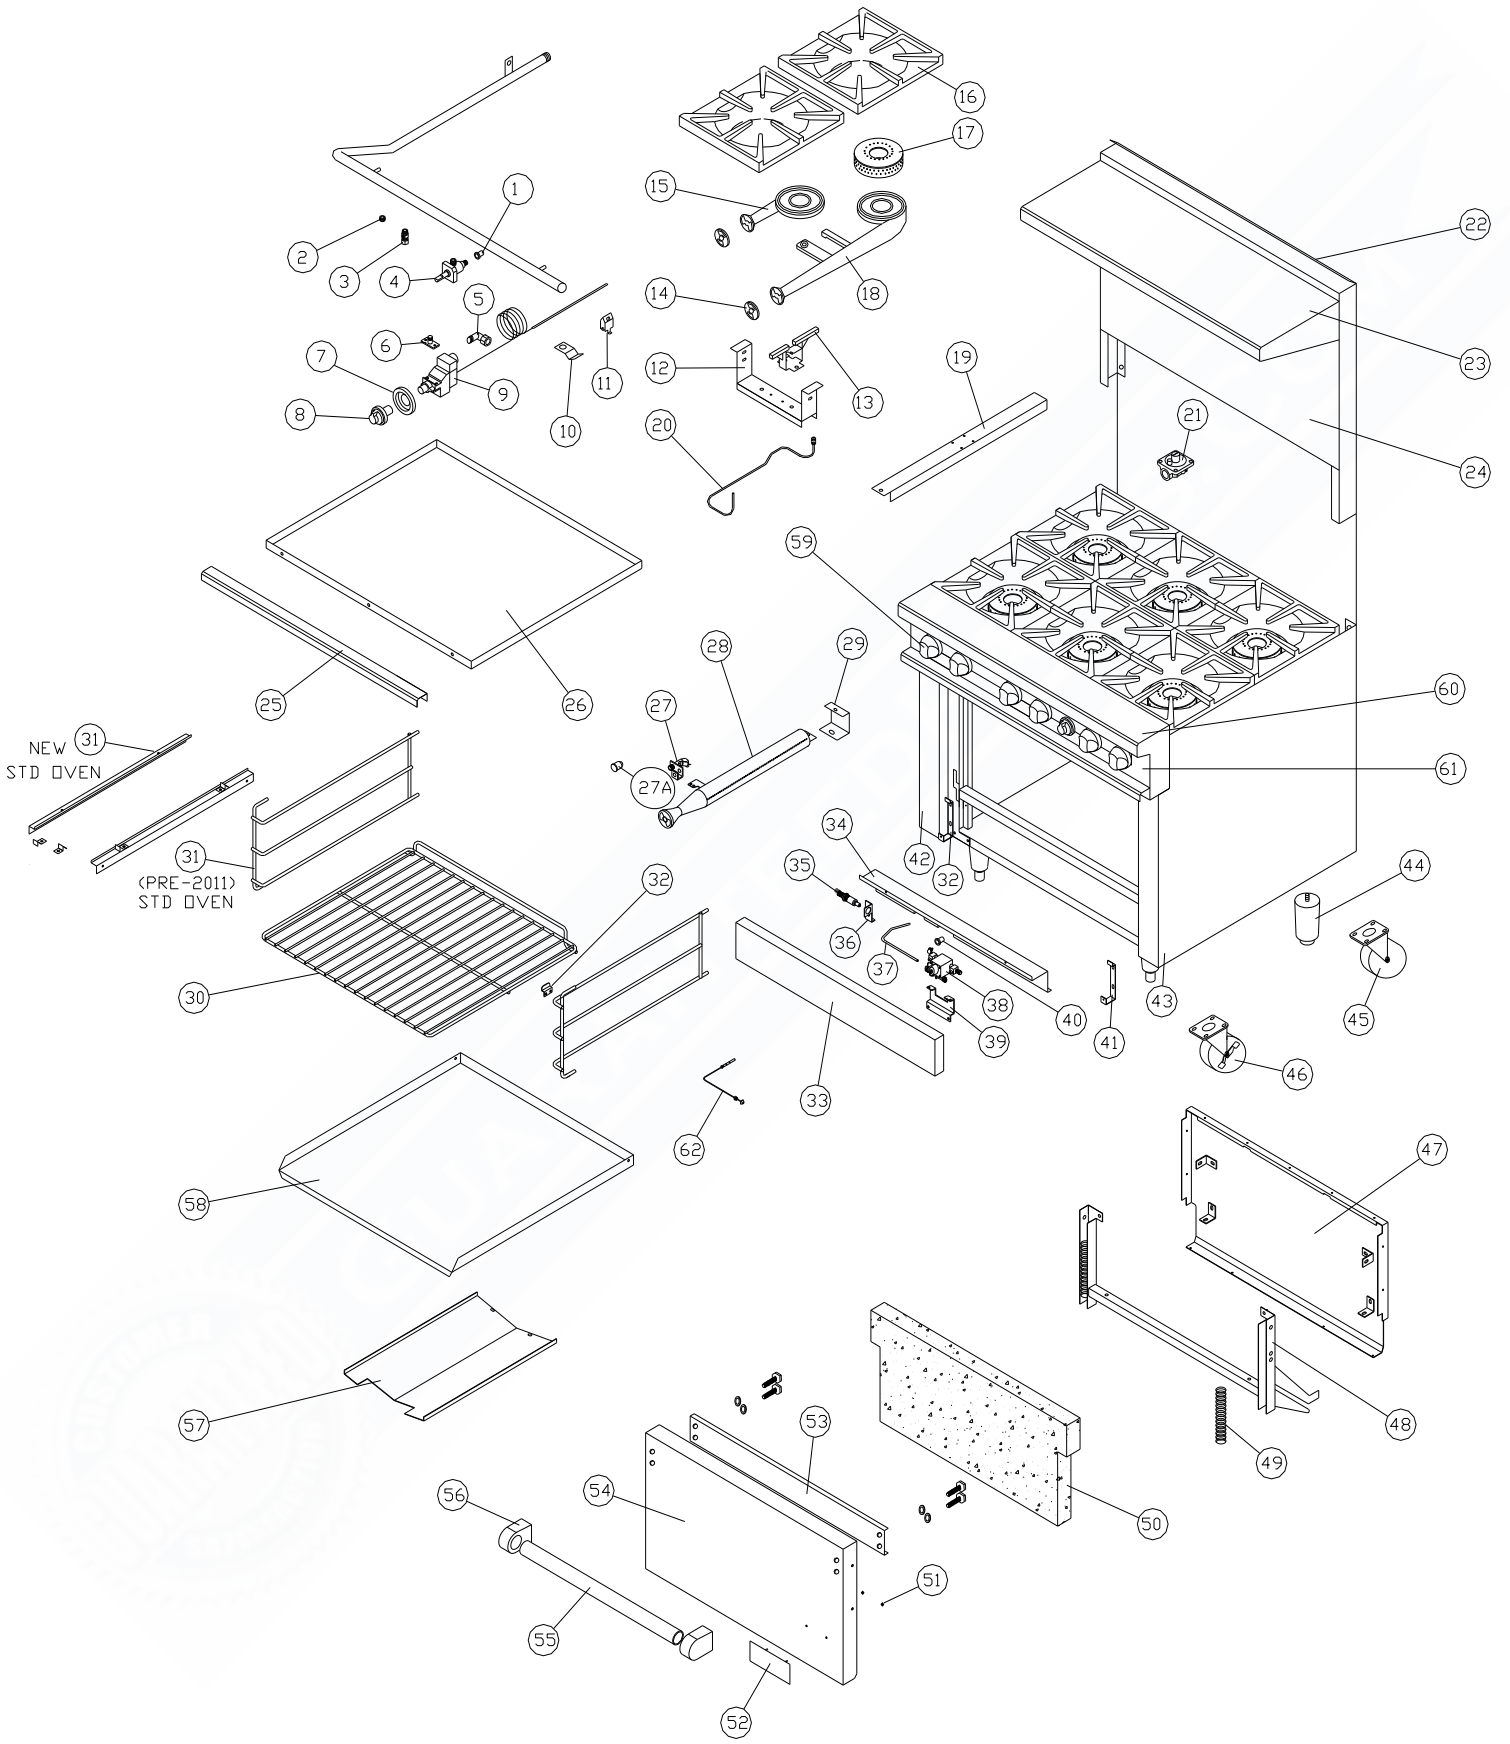

THERMA^{TEK}

commercial cooking solutions

Item Number	Part No.	Description	
1	81022-40	Open Top Orifice #40 (Nat)	
	81022-53	Open Top Orifice #53 (LP)	
2	81003-01	1/8 NPT Pipe Plug	
3	81018	Pilot Adjust Valve Open Top	
4	80030-01	Manual Gas Valve Full Brass	
5	81015	Brass Elbow 90 3/8CC x 1/4 NPT (Oven Thermostat Fitting)	
6	80019	Tee Thermostat	
7	80014	BJ Bezel Assy (Oven)	
8	80015-02	BJ Oven Knob	
9	80017-02	BJWA Oven Thermostat	
10	30273	Oven Bulb Clamp	
11	31033	Range Capillary Bulb Bracket	
12	30955-03	Burner Rest 36 TMD	
	30955-02	Burner Rest 24 TMD	
	30955-01	Burner Rest 12 TMD	
13	30473	Open Top Pilot Tube WA	
14	80029-01	Air Shutter	
15	82048	Front Venturi	
16	82051	Top Grate Commercial	
17	82050	Burner Head	
18	82049	Rear Venturi	
19	30962	Top Grate Support	
20	90038-03	3/16" X 25" Pilot Tip Assy (REPLACES PN 90002)	
21	80026-01	Regulator 5" NAT	
	80026-02	Regulator 10" LP	
	30266-01	36" SDHS Rear Panel	
22	30266-02	60" SDHS Rear Panel	
	30266-03	24" SDHS Rear Panel	
	30266-04	48" SDHS Rear Panel	
	30266-05	72" SDHS Rear Panel	
	23	30963-02	36" SDHS Shelf
		30963-01	24" SDHS Shelf
30963-03		48" SDHS Shelf	
30963-04		60" SDHS Shelf	
30963-05		72" SDHS Shelf	
24	30968-02	36" SDHS Front Panel	
	30968-03	48" SDHS Front Panel	
	30968-04	60" SDHS Front Panel	
	30968-05	60" RGB SDHS Front Panel	
	30968-01	24" SDHS Front Panel	
	30968-06	72" SDHS Front Panel	
25	30110-01	36" Drip Pan Handle	
	30110-02	Drip Pan Handle (TMD36-24G-2-1)	
	30110-03	Center Drip Pan Handle 60"	
	30110-04	Drip Pan Handle 60"	
	30110-05	RGB Drip Pan Handle	