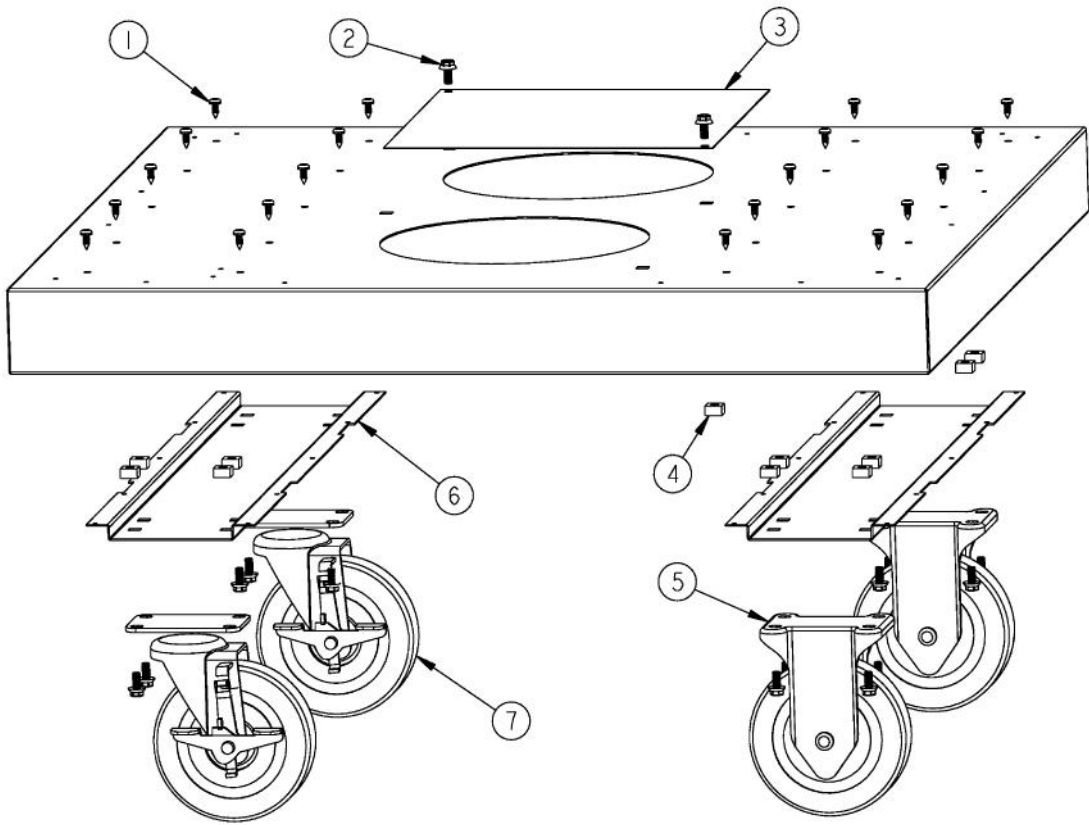

Ref #	Part Number	Qty.	Description
1	B2009857		30 UPPER CART BACK
2	B3005378		SIDE SHELF PH II BQC530TSS
3	PD020055		NO.10 X 1/2 PAN PHIL. TEK. SS
4	PA010109		HOLE PLUG 5/8
5	B2009856		30 UPPER CART SIDE RH (BQC300T3)
6	PD030044		10-24 KEPS NUT SS
7	B2009858		GRILL CART SIDE BRACE BACK (30)
8	B2009859		GRILL CART SIDE BRACE FRONT (30)
9	B2009855		30 UPPER CART SIDE LH (BQC300T3)
10	PD020056		NO.10-24 X 1/2 PH.TR. M.S. SS
11	PC020031		FOLD DOWN SHELF BRACKET
12	PD040060		RUBBER GROMMET

Ref #	Part Number	Qty.	Description
1	B2009852		LH CART SIDE BQC300T2SS
2	B2009854		CART TOP - 30
3	PD020055		NO.10 X 1/2 PAN PHIL. TEK. SS
4	B2009851		RH CART SIDE BQC300T3SS
5	B2009863		30 CART CROSS BRACE (BQC300T3)
6	B2004202		L.P. TANK STRAP (VGBQ)
7	B2009853		CART BACK - 30
8	PD020070		1/4 X 20 X 1 SHOULDER THUMB SCREW
9	PD030043		1/4-20 CAGE NUT SS
10	B2008983		HINGE BAR
11	PD040052		SIDE BURNER GROMMET
12	PC020173		DOOR HINGE RECEIVER (BBQ)
13	PD020120		8 X 1/2 TEK SHEET METAL SCREW
14	PE020058		RATING LABEL (ADHESIVE)

Ref #	Part Number	Qty.	Description
1	PD020055		NO.10 X 1/2 PAN PHIL. TEK. SS
2	PD020059		1/4-20 X 1/2 CAP SCREW SS
3	B10013403		BOTTOM COVER PLATE (BQC030)
4	PD030043		1/4-20 CAGE NUT SS
5	PC030021		CASTER, FIXED
6	B2008982		CASTER BRACE
7	PC030020		CASTER, SWIVEL