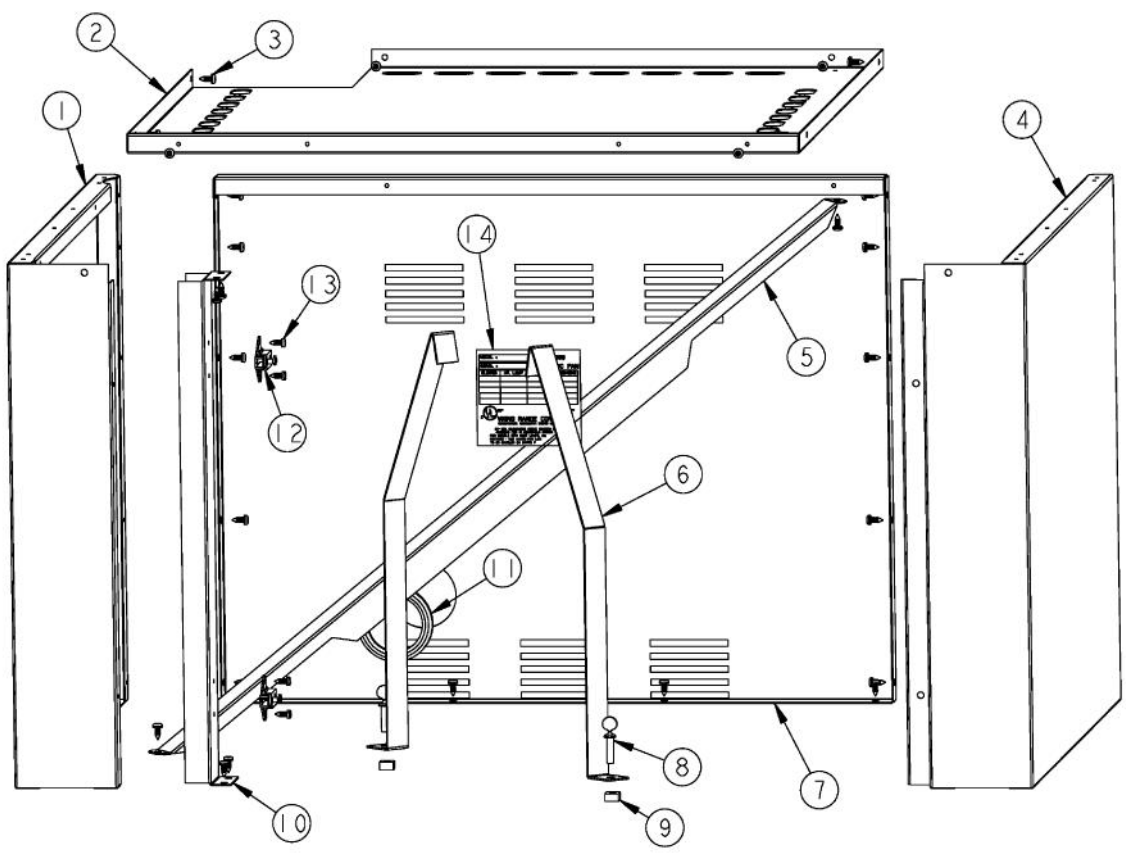

Ref #	Part Number	Qty.	Description
1	B2009857		30 UPPER CART BACK
2	B3005378		SIDE SHELF PH II BQC530TSS
3	PD020055		NO.10 X 1/2 PAN PHIL. TEK. SS
4	PA010109		HOLE PLUG 5/8
5	B2009856		30 UPPER CART SIDE RH (BQC300T3)
6	PD030044		10-24 KEPS NUT SS
7	B2009858		GRILL CART SIDE BRACE BACK (30)
8	B2009859		GRILL CART SIDE BRACE FRONT (30)
9	B2009855		30 UPPER CART SIDE LH (BQC300T3)
10	PD020056		NO.10-24 X 1/2 PH.TR. M.S. SS
11	PC020031		FOLD DOWN SHELF BRACKET
12	PD040060		RUBBER GROMMET

Ref #	Part Number	Qty.	Description
1	B2009852		LH CART SIDE BQC300T2SS
2	B2009854		CART TOP - 30
3	PD020055		NO.10 X 1/2 PAN PHIL. TEK. SS
4	B2009851		RH CART SIDE BQC300T3SS
5	B2009863		30 CART CROSS BRACE (BQC300T3)
6	B2004202		L.P. TANK STRAP (VGBQ)
7	B2009853		CART BACK - 30
8	PD020070		1/4 X 20 X 1 SHOULDER THUMB SCREW
9	PD030043		1/4-20 CAGE NUT SS
10	B2008983		HINGE BAR
11	PD040052		SIDE BURNER GROMMET
12	PC020173		DOOR HINGE RECEIVER (BBQ)
13	PD020120		8 X 1/2 TEK SHEET METAL SCREW
14	PE020058		RATING LABEL (ADHESIVE)

Ref #	Part Number	Qty.	Description
1	PD020055		NO.10 X 1/2 PAN PHIL. TEK. SS
2	PD020059		1/4-20 X 1/2 CAP SCREW SS
3	B10013403		BOTTOM COVER PLATE (BQC030)
4	PD030043		1/4-20 CAGE NUT SS
5	PC030021		CASTER, FIXED
6	B2008982		CASTER BRACE
7	PC030020		CASTER, SWIVEL