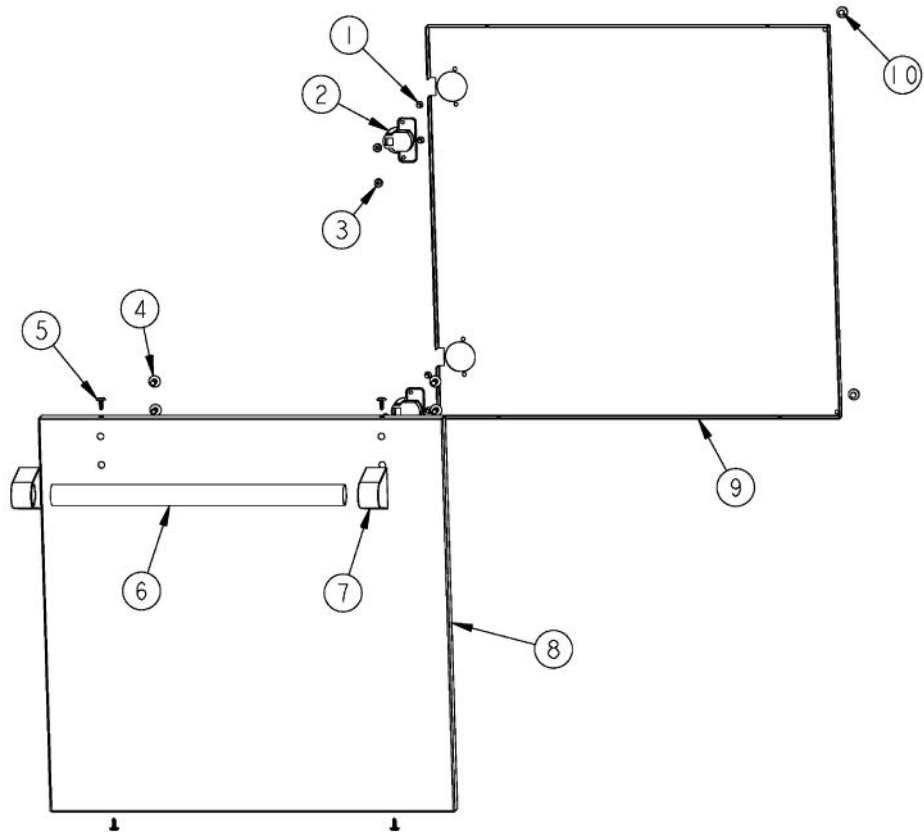

Ref #	Part Number	Qty.	Description
1	B2009857		30 UPPER CART BACK
2	B3005378		SIDE SHELF PH II BQC530TSS
3	PD020055		NO.10 X 1/2 PAN PHIL. TEK. SS
4	PA010109		HOLE PLUG 5/8
5	B2009856		30 UPPER CART SIDE RH (BQC300T3)
6	PD030044		10-24 KEPS NUT SS
7	B2009858		GRILL CART SIDE BRACE BACK (30)
8	B2009859		GRILL CART SIDE BRACE FRONT (30)
9	B2009855		30 UPPER CART SIDE LH (BQC300T3)
10	PD020056		NO.10-24 X 1/2 PH.TR. M.S. SS
11	PC020031		FOLD DOWN SHELF BRACKET
12	PD040060		RUBBER GROMMET

Ref #	Part Number	Qty.	Description
1	B2009852		LH CART SIDE BQC300T2SS
2	B2009854		CART TOP - 30
3	PD020055		NO.10 X 1/2 PAN PHIL. TEK. SS
4	B2009851		RH CART SIDE BQC300T3SS
5	B2009863		30 CART CROSS BRACE (BQC300T3)
6	B2004202		L.P. TANK STRAP (VGBQ)
7	B2009853		CART BACK - 30
8	PD020070		1/4 X 20 X 1 SHOULDER THUMB SCREW
9	PD030043		1/4-20 CAGE NUT SS
10	B2008983		HINGE BAR
11	PD040052		SIDE BURNER GROMMET
12	PC020173		DOOR HINGE RECEIVER (BBQ)
13	PD020120		8 X 1/2 TEK SHEET METAL SCREW
14	PE020058		RATING LABEL (ADHESIVE)

Ref #	Part Number	Qty.	Description
1	PD020055		NO.10 X 1/2 PAN PHIL. TEK. SS
2	PD020059		1/4-20 X 1/2 CAP SCREW SS
3	B10013403		BOTTOM COVER PLATE (BQC030)
4	PD030043		1/4-20 CAGE NUT SS
5	PC030021		CASTER, FIXED
6	B2008982		CASTER BRACE
7	PC030020		CASTER, SWIVEL