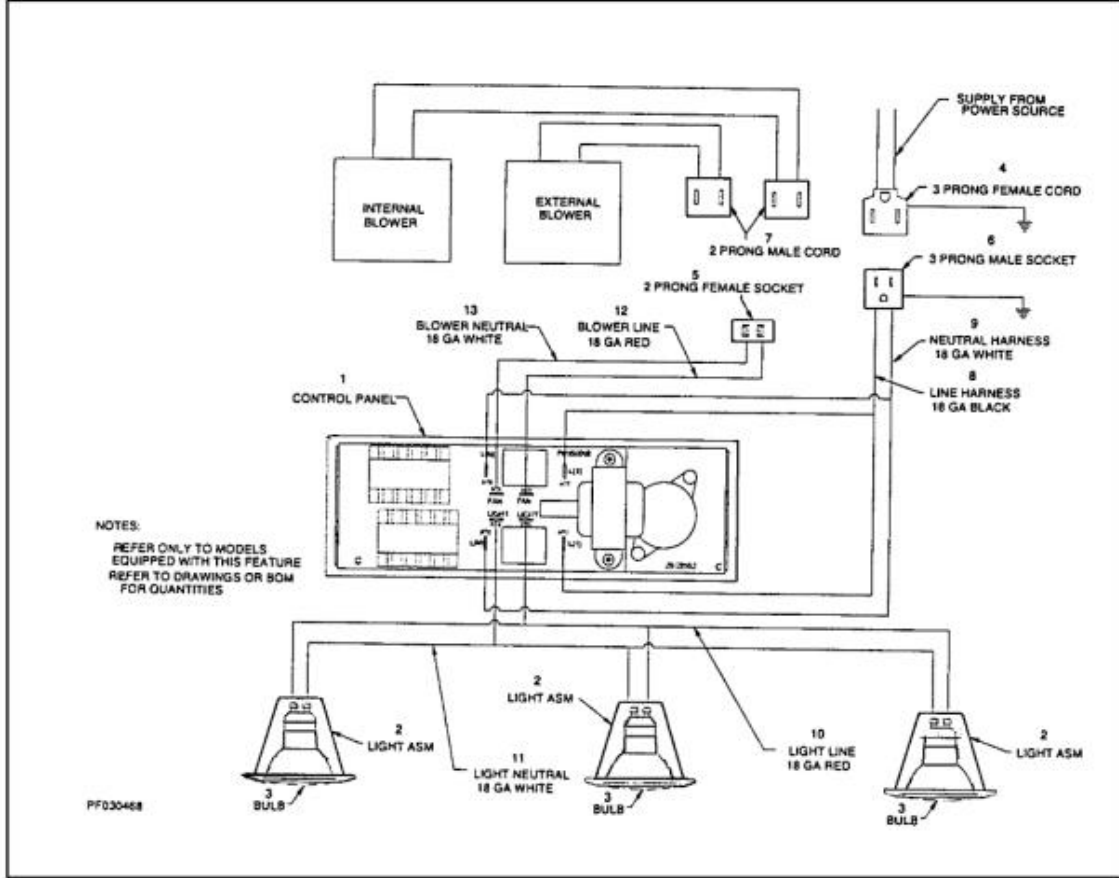

Ref #	Part Number	Qty.	Description
1	B2004666		36 CONTROL PANEL
2	B2004667		I/S SIDE PANEL RH (DTWS/L/N DSWB)
3	B2005027		I/S SIDE PANEL LH (DTWS/L/N DSWB)
4	B2004673		FILTER SUPT. FRONT/REAR
5	G31010268	2	FILTER ASSEMBLY (DESIGNER) 13.848 X 10.375
6	002554-000	1	DESIGNER FILTER SPACER 1.75 X 11.402 (DTWS36/DTWN4...
7	PE050171		SS DESIGNER BLOWER/LIGHT CONTROL
8	PA010089		KNOB (DESIGNER SERIES HOOD)
9	PE050064		LIGHT ASSEMBLY
10	PE050081		50 WATT HALOGEN BULB
11	PE020058		RATING LABEL (ADHESIVE)
12	PF030337		HOOD WARNING LABEL
13	PE070204		HEYCO STRAIN RELIEF - 7-P2
14	PE070205		3 PRONG FEMALE SUPPLY CORD
15	PE070196		FEMALE SOCKET (2 PRONG)
16	PE070197		MALE SOCKET (3 PRONG)
17	PF030468		COMPONENT WIRING LABEL
18	PE030059		36 BRASS ACCESSORY RAIL
19	PE030053		MIDDLE RAIL SUPPORT - BR
	PE030052		SUPPORT TUBE, HOLE THROUGH
20	PE030055		END CAP - BR
	PE030054		END CAP - SS

Ref #	Part Number	Qty.	Description
1	PE050062		SUB TO PE050171 - BLOWER/LIGHT CONTROL
2	PE050064		LIGHT ASSEMBLY
3	PE050081		50 WATT HALOGEN BULB
4	PE070205		3 PRONG FEMALE SUPPLY CORD
5	PE070196		FEMALE SOCKET (2 PRONG)
6	PE070197		MALE SOCKET (3 PRONG)
7	PE070248		2 PRONG MALE SUPPLY CORD (DIV460)
8	G4005001		DCWH30/36 LINE HARNESS
9	G4005002		DCWH30/36 NEUTRAL HARNESS
10	G4005003		DCWH36 LIGHT WIRE (BK)
11	G4005006		30/36/42 LIGHT NEUTRAL HARNESS
12	G4005004		BLOWER WIRE (BK)
13	G4005007		BLOWER NEUTRAL HARNESS30/36/42 DESI