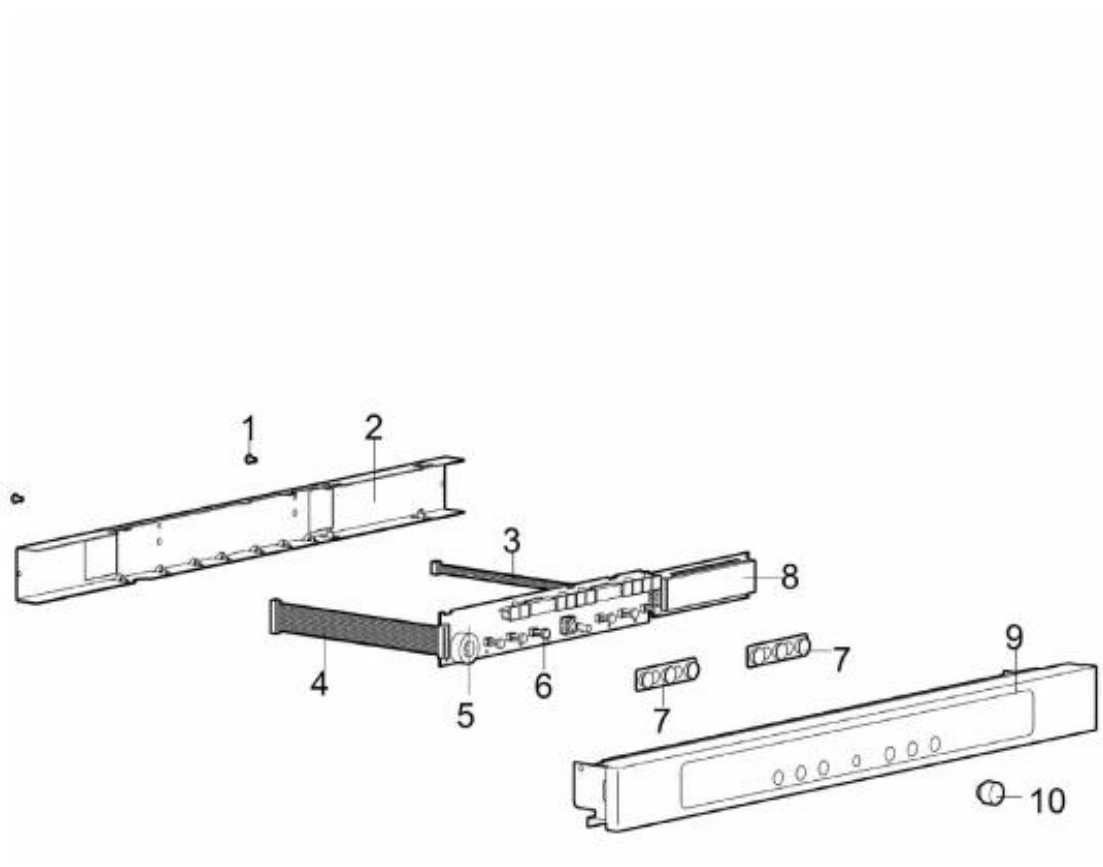

Ref #	Part Number	Qty.	Description
1	001651-000		LATERAL HOLDER K2.9499
1A	000819-000		FASTENING SCREW SET,ZN PL LIGHT-COLORED APPL - K0...
2	001592-000		CONDENSATE CONDUIT CST K2.4548

Ref #	Part Number	Qty.	Description
1	001656-000		HEXALB SELF-TAP SCREW ST N25.010
2	001644-000		BRKT FOR OPERATING PAN K2.9454
3	001600-000		6 - POLE RIBBON CABLE K2.8445
4	001603-000		RIBBON CABLE, COMPLETE W/CLAMP K2.8454
5	001628-000		OPERATING PANEL, CST K2.9350
6	001556-000		KNOB STEM - K1.6250
7	001557-000		BUTTON MAT, SET OF 3, SILICON RUBBER - K1.6251
8	001637-000		VFD MODLE, 2X24 CHARACS W/COLOR FILTER -K2.9409
9	001643-000		OPERATING PNL, PRE-GLUED K2.9450
10	001555-000		ADJUSTING KNOB. COMPL W/D-4.8MM SHAFT - K1.6247

Ref #	Part Number	Qty.	Description
1	001539-000		X-REC PAN SCREW ST ZN-PLT 31.2121.13
2	001632-000		COVER PLATE, TOP K2.9404
3	001660-000		HEXALB SELF-TAP SCREW A2 4.2X16 - P10.024
4	001584-000		LIMITER BOSCH ACTUATOR FOR USE W/SLIDE VALVE K2.4...
5	001636-000		AIR VENTILATOR UL - K2.9408
6	001662-000		HEXALB SELF-TAP SCREW, A2 4.2X9.5 - P10.027
7	001599-000		AIR CONDUCTION PLATE, CURVED CST-SL K2.6904
8	001554-000		VENTILATOR WHEEL, D100 - K0.5206
9	001576-000		TEMPERATURE SENSOR NTC K2.3815
10	001577-000		SLIDE VALVE K2.3819
11	001671-000		CABLE CLAMP, SMALL W/LONG SLOT P50.564
12	001668-000		LOCKING CABLE CLAMP P50.557
13	001581-000		SILICON CONNECTION, COMPL SLEEVE INSIDE ABOVE K2...
14	002053-000		EXTRACTED AIR GASKET - COMPLETE
15	001642-000		SIDE WALL, RIGHT K2.9449
16	001663-000		HEXALB SELF-TAP, SELF-LOC 4.2X9.5 - P10.032
17	001594-000		DOOR HINGE, RIGHT, ALL MODELS K2.4588
18	001582-000		INSULATION, BOTTOM OF SLEEVE CST-SL K2.3894
19	001638-000		SUPPORT PLATE K2.9431
20	001630-000		COVER PLATE, BTM K2.9403
21	001593-000		DOOR HINGE, LEFT, ALL MODELS K2.4587
22	001666-000		CTSNK SELF-TAP SELF-LOCK 4.2X13 - P10.056
23	001641-000		SIDE WALL, LEFT K2.9448
24	001670-000		RIBBON CABLE CLAMP, LOCKING P50.562
25	001567-000		INSIDE METAL PLATE, ABOVE K2.3710