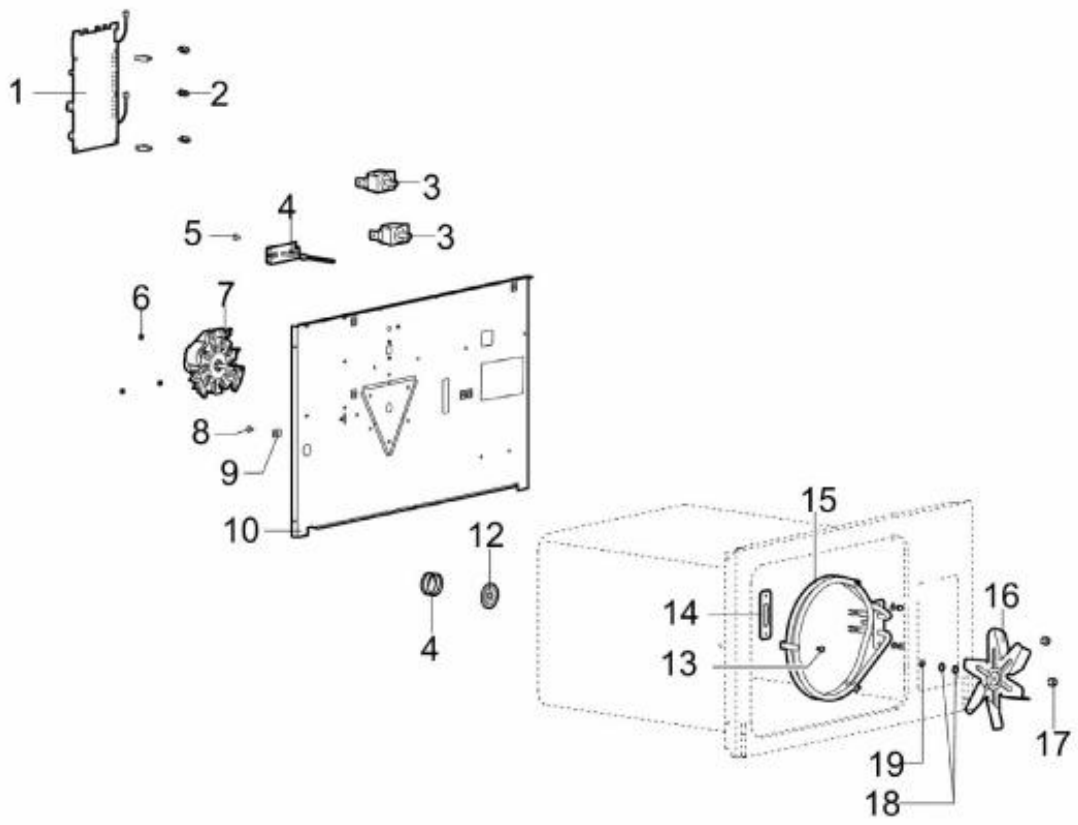

Ref #	Part Number	Qty.	Description
1	001627-000		PROCESSOR, COMBI STEAM SL K2.93301
2	002039-000		CIRCUIT BOARD HOLDER
3	001672-000		THERMO CIRCUIT BREAKER P59.071
4	001673-000		TEMPERATURE SENSOR PT500 W/CONNECTOR P59.066
5	001663-000		HEXALB SELF-TAP, SELF-LOC 4.2X9.5 - P10.032
6	001535-000		HEXAGON NUT 0,8D ST - 25.3161.62
7	001634-000		HOT-AIR FAN UL VERSION - K2.9406
8	001655-000		HEXALB THREAD FORMING SCR M5X12, SELF LOCK N18.454
9	001669-000		L - CLAMP ANGLE W3.5651
10	001597-000		INSIDE BACK WALL CST K2.5191
11	001561-000		PRESSURE SPRING - K2.3159
12	001564-000		SHAFT GASKET COMPLETE, FOR HOT AIR K2.3219
13	001662-000		HEXALB SELF-TAP SCREW, A2 4.2X9.5 - P10.027
14	001680-000		GASKET HOT AIR HEATER K2.3232
15	000815-000		HOT AIR HEATER 1900 WATT/230V - K0.0489
16	001541-000		HOT AIR FAN BLADES, CRNI - 33.5955.40
17	001550-000		HEXAGON NUT A2,M6 LEFT THREAD - K0.3360
18	001553-000		SHIM RING 6/11X1 , A2 - K0.3366
19	001533-000		TAB WASHER 17/7 MAG 5/11, 3X0,7 DIN6799 - 25.2643.16