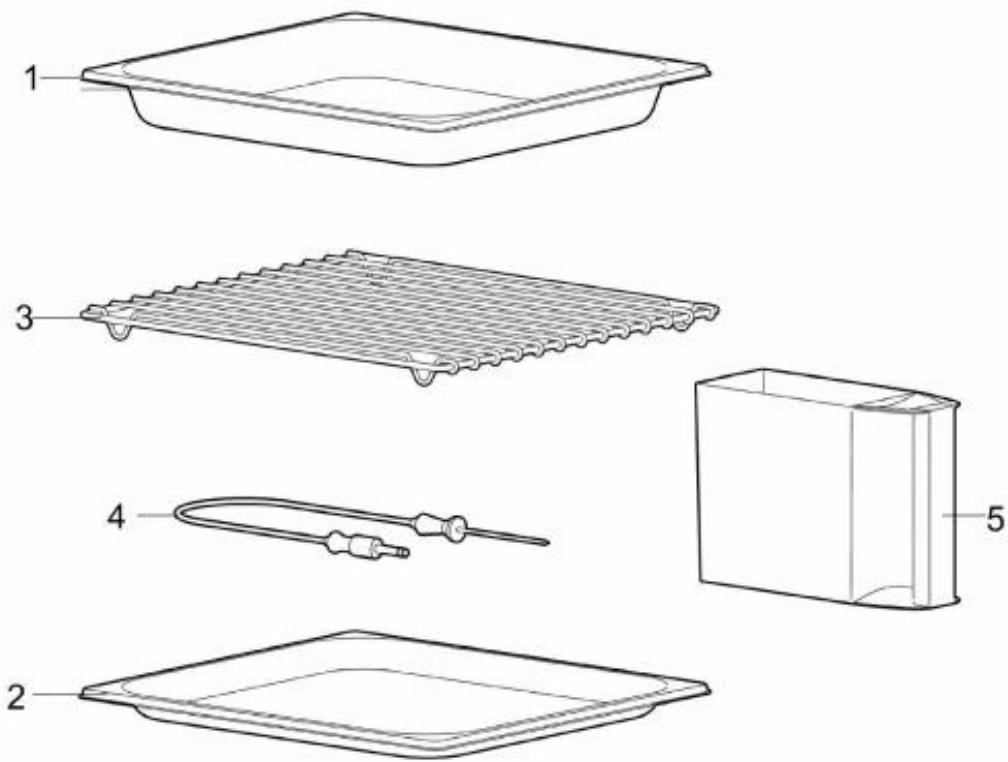

Ref #	Part Number	Qty.	Description
1	SALES ITEM		WATER FILTER
2	SALES ITEM		WATER FILTER
3	SALES ITEM		WATER FILTER
4	001676-000		MEAT PROBE NTC 50KOHM,W/STRAIGHT GRIP P59.060
5	001559-000		WATER TANK COMPLETE COMBI-STEAM - K2.3086