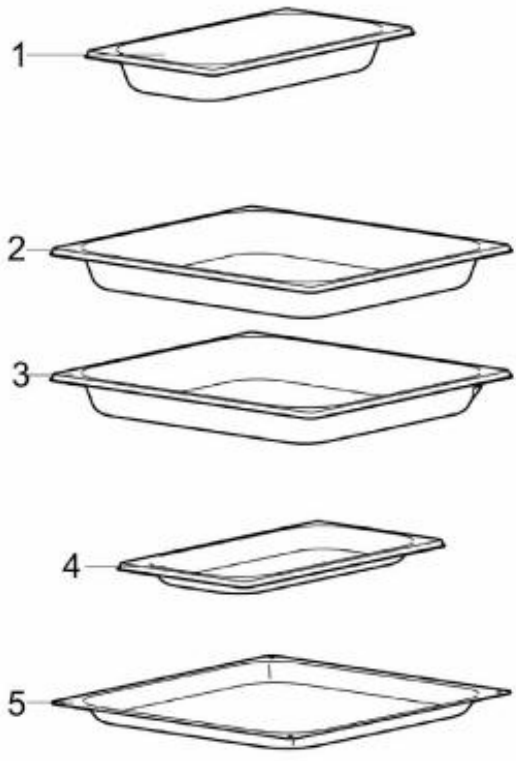

Ref #	Part Number	Qty.	Description
1	SALES ITEM		WATER FILTER
2	SALES ITEM		WATER FILTER
3	SALES ITEM		WATER FILTER
4	SALES ITEM		WATER FILTER
5	SALES ITEM		WATER FILTER