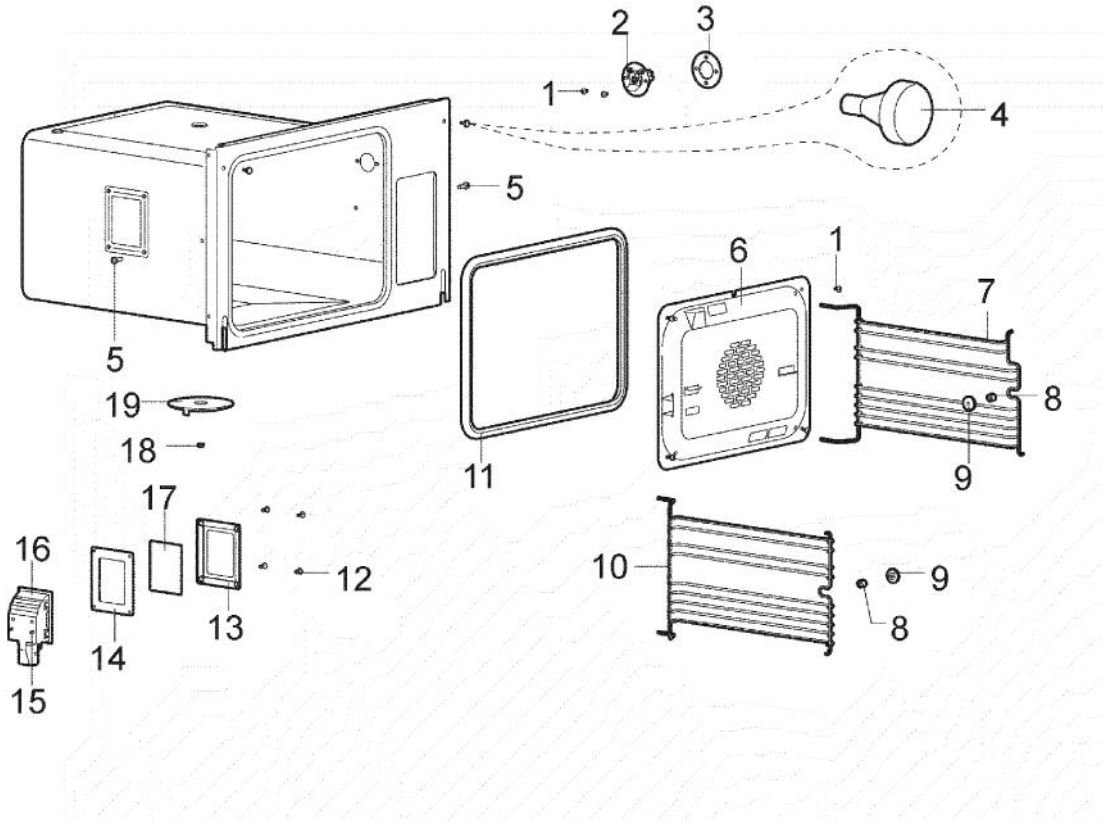

Ref #	Part Number	Qty.	Description
1	001651-000		LATERAL HOLDER K2.9499
1A	000819-000		FASTENING SCREW SET,ZN PL LIGHT-COLORED APPL - K0...
2	001592-000		CONDENSATE CONDUIT CST K2.4548

Ref #	Part Number	Qty.	Description
1	001656-000		HEXALB SELF-TAP SCREW ST N25.010
2	001644-000		BRKT FOR OPERATING PAN K2.9454
3	001600-000		6 - POLE RIBBON CABLE K2.8445
4	001603-000		RIBBON CABLE, COMPLETE W/CLAMP K2.8454
5	001628-000		OPERATING PANEL, CST K2.9350
6	001556-000		KNOB STEM - K1.6250
7	001557-000		BUTTON MAT, SET OF 3, SILICON RUBBER - K1.6251
8	001637-000		VFD MODLE, 2X24 CHARACS W/COLOR FILTER -K2.9409
9	001643-000		OPERATING PNL, PRE-GLUED K2.9450
10	001555-000		ADJUSTING KNOB. COMPL W/D-4.8MM SHAFT - K1.6247

Ref #	Part Number	Qty.	Description
1	001539-000		X-REC PAN SCREW ST ZN-PLT 31.2121.13
2	001632-000		COVER PLATE, TOP K2.9404
3	001660-000		HEXALB SELF-TAP SCREW A2 4.2X16 - P10.024
4	001584-000		LIMITER BOSCH ACTUATOR FOR USE W/SLIDE VALVE K2.4...
5	001636-000		AIR VENTILATOR UL - K2.9408
6	001662-000		HEXALB SELF-TAP SCREW, A2 4.2X9.5 - P10.027
7	001599-000		AIR CONDUCTION PLATE, CURVED CST-SL K2.6904
8	001554-000		VENTILATOR WHEEL, D100 - K0.5206
9	001576-000		TEMPERATURE SENSOR NTC K2.3815
10	001577-000		SLIDE VALVE K2.3819
11	001671-000		CABLE CLAMP, SMALL W/LONG SLOT P50.564
12	001668-000		LOCKING CABLE CLAMP P50.557
13	001581-000		SILICON CONNECTION, COMPL SLEEVE INSIDE ABOVE K2...
14	002053-000		EXTRACTED AIR GASKET - COMPLETE
15	001642-000		SIDE WALL, RIGHT K2.9449
16	001663-000		HEXALB SELF-TAP, SELF-LOC 4.2X9.5 - P10.032
17	001594-000		DOOR HINGE, RIGHT, ALL MODELS K2.4588
18	001582-000		INSULATION, BOTTOM OF SLEEVE CST-SL K2.3894
19	001638-000		SUPPORT PLATE K2.9431
20	001630-000		COVER PLATE, BTM K2.9403
21	001593-000		DOOR HINGE, LEFT, ALL MODELS K2.4587
22	001666-000		CTSNK SELF-TAP SELF-LOCK 4.2X13 - P10.056
23	001641-000		SIDE WALL, LEFT K2.9448
24	001670-000		RIBBON CABLE CLAMP, LOCKING P50.562
25	001567-000		INSIDE METAL PLATE, ABOVE K2.3710