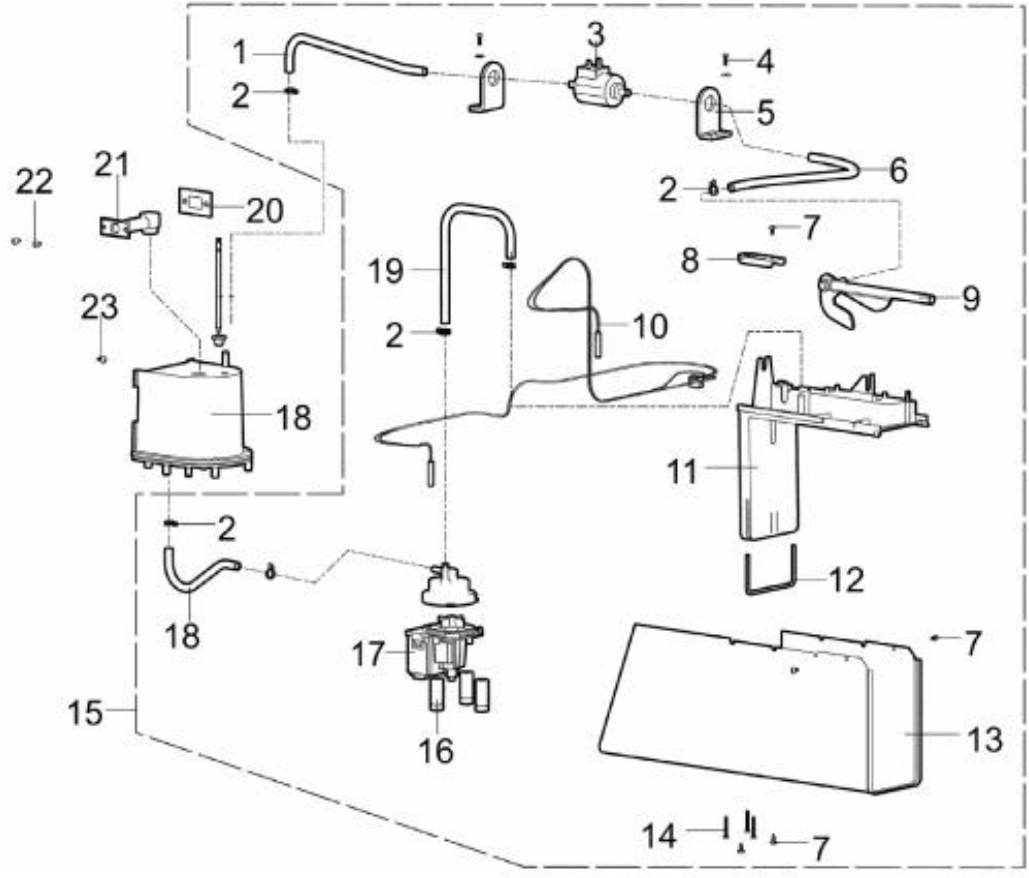

Ref #	Part Number	Qty.	Description
1	002066-000		SILICONE HOSE - BRAIDED
2	002243-000		HOSE CLAMP
3	001635-000		INLET PUMP UL-VERSION K2.9407
4	002241-000		SCREW, HEXALB PAN HEAD 3.5 X 12 ZINC
5	002055-000		VIBRATION ABSORBING ELEMENT
6	002069-000		SILICONE HOSE D6 X 290
7	002240-000		SCREW, HEXALB PAN HEAD 3.5 X 8 ZINC
8	002060-000		CLAMP SPRING
9	001598-000		SWIVEL ARM, COMPLETE W/FILTER K2.5285
10	001602-000		REED SWITCH COMPLETE K2.8250
11	002051-000		SUPPORT ANGLE
12	002058-000		GASKET HOSE D4X178
13	002059-000		SUPPORT BRACKET FOR WATER CONDUIT SYSTEM
14	002239-000		SCREW, HEXALB PAN HEAD 3.5X25 ZINC
15	001647-000		WATER CONDUIT SYSTEM, COMP., PRE-ASSY K2.9465
16	001570-000		VIBRATION ABSORBER K2.3741
17	001633-000		DRAIN PUMP UL-VERSION K2.9405
18	001646-000		BOILER COMPLETE PREFAB. K2.9464
19	002067-000		SILICONE HOSE D6 X 270
20	001569-000		PRESSING PLATE K2.3740
21	001568-000		STEAM HOSE - K2.3739
22	001661-000		HEXALB SELF-TAP SCREW A2 4,2X13 - P10.025
23	001663-000		HEXALB SELF-TAP, SELF-LOC 4.2X9.5 - P10.032