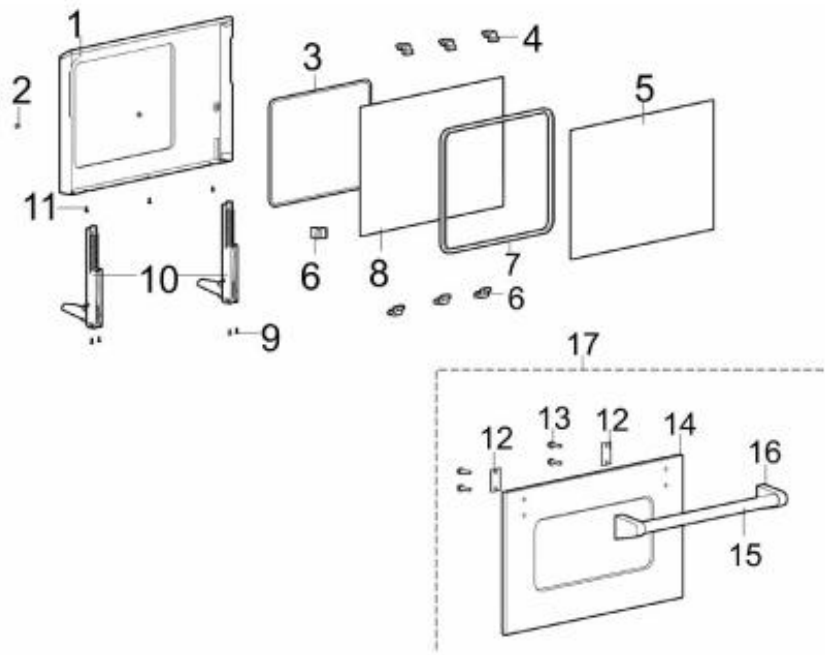

Ref #	Part Number	Qty.	Description
1	001595-000		INSIDE DOORS, COMPLETE COMBI-STEAM K2.4755
2	002299-000		SCREW, HEXALB FLAT HEAD M4 X 6
3	001565-000		SEALING PROFILE, PREFAB. COMBI-STEAM K2.3560
4	001588-000		SPACING PROFILE ABOVE PREFAB. GLASS DR KIT K2.4489
5	001586-000		INTERMEDIATE GLASS, PRINT CST K2.4482
6	001583-000		SPACING PROFILE BELOW K2.4302
7	001591-000		GASKET FRAME, COMPLETE COMBI-STEAM K2.4546
8	001590-000		INSIDE GLASS COMBI-STEAM K2.4545
9	001665-000		HEXALB. SELF-TAP SCREW 3.5X11, FLAT HEADED P10.050
10	001648-000		HINGE K2.9469
11	002230-000		SCREW, HEXALB SELF TAP SELF LOCK
12	002052-000		BASE PLATE - PRO
13	PD010019		BLT-1/4-20X3/8HEX WASHER SERATED
14	001639-000		PRE-GLUE FRONT GLASS CS K2.94432
15	001677-000		PRO HANDLE METAL TUBE K2.9421
16	001678-000		PRO END CAP K2.9422
17	001645-000		OUTER DOOR ASSEMBLY K2.94562