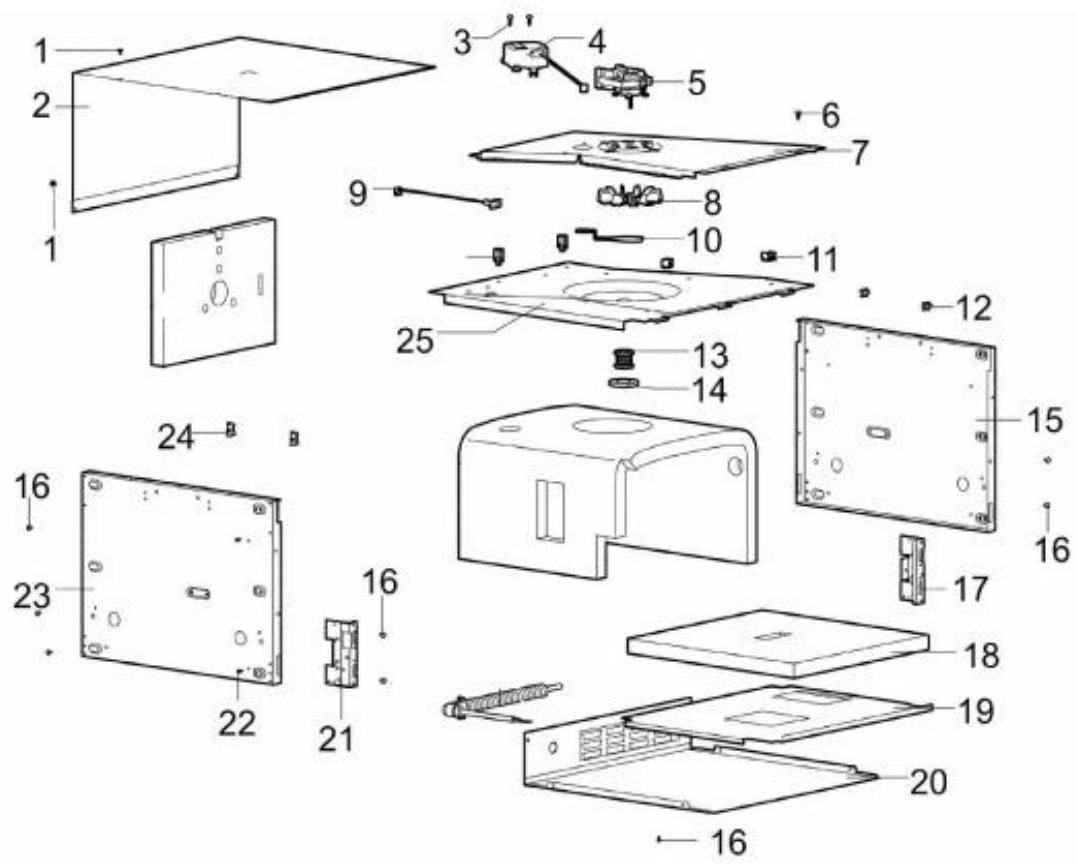

Ref #	Part Number	Qty.	Description
1	001651-000		LATERAL HOLDER K2.9499
1A	000819-000		FASTENING SCREW SET,ZN PL LIGHT-COLORED APPL - K0...
2	001592-000		CONDENSATE CONDUIT CST K2.4548

Ref #	Part Number	Qty.	Description
1	001656-000		HEXALB SELF-TAP SCREW ST N25.010
2	001644-000		BRKT FOR OPERATING PAN K2.9454
3	001600-000		6 - POLE RIBBON CABLE K2.8445
4	001603-000		RIBBON CABLE, COMPLETE W/CLAMP K2.8454
5	001628-000		OPERATING PANEL, CST K2.9350
6	001556-000		KNOB STEM - K1.6250
7	001557-000		BUTTON MAT, SET OF 3, SILICON RUBBER - K1.6251
8	001637-000		VFD MODLE, 2X24 CHARACS W/COLOR FILTER -K2.9409
9	001643-000		OPERATING PNL, PRE-GLUED K2.9450
10	001555-000		ADJUSTING KNOB. COMPL W/D-4.8MM SHAFT - K1.6247

Ref #	Part Number	Qty.	Description
1	001539-000		X-REC PAN SCREW ST ZN-PLT 31.2121.13
2	001632-000		COVER PLATE, TOP K2.9404
3	001660-000		HEXALB SELF-TAP SCREW A2 4.2X16 - P10.024
4	001584-000		LIMITER BOSCH ACTUATOR FOR USE W/SLIDE VALVE K2.4...
5	001636-000		AIR VENTILATOR UL - K2.9408
6	001662-000		HEXALB SELF-TAP SCREW, A2 4.2X9.5 - P10.027
7	001599-000		AIR CONDUCTION PLATE, CURVED CST-SL K2.6904
8	001554-000		VENTILATOR WHEEL, D100 - K0.5206
9	001576-000		TEMPERATURE SENSOR NTC K2.3815
10	001577-000		SLIDE VALVE K2.3819
11	001671-000		CABLE CLAMP, SMALL W/LONG SLOT P50.564
12	001668-000		LOCKING CABLE CLAMP P50.557
13	001581-000		SILICON CONNECTION, COMPL SLEEVE INSIDE ABOVE K2...
14	002053-000		EXTRACTED AIR GASKET - COMPLETE
15	001642-000		SIDE WALL, RIGHT K2.9449
16	001663-000		HEXALB SELF-TAP, SELF-LOC 4.2X9.5 - P10.032
17	001594-000		DOOR HINGE, RIGHT, ALL MODELS K2.4588
18	001582-000		INSULATION, BOTTOM OF SLEEVE CST-SL K2.3894
19	001638-000		SUPPORT PLATE K2.9431
20	001630-000		COVER PLATE, BTM K2.9403
21	001593-000		DOOR HINGE, LEFT, ALL MODELS K2.4587
22	001666-000		CTSNK SELF-TAP SELF-LOCK 4.2X13 - P10.056
23	001641-000		SIDE WALL, LEFT K2.9448
24	001670-000		RIBBON CABLE CLAMP, LOCKING P50.562
25	001567-000		INSIDE METAL PLATE, ABOVE K2.3710