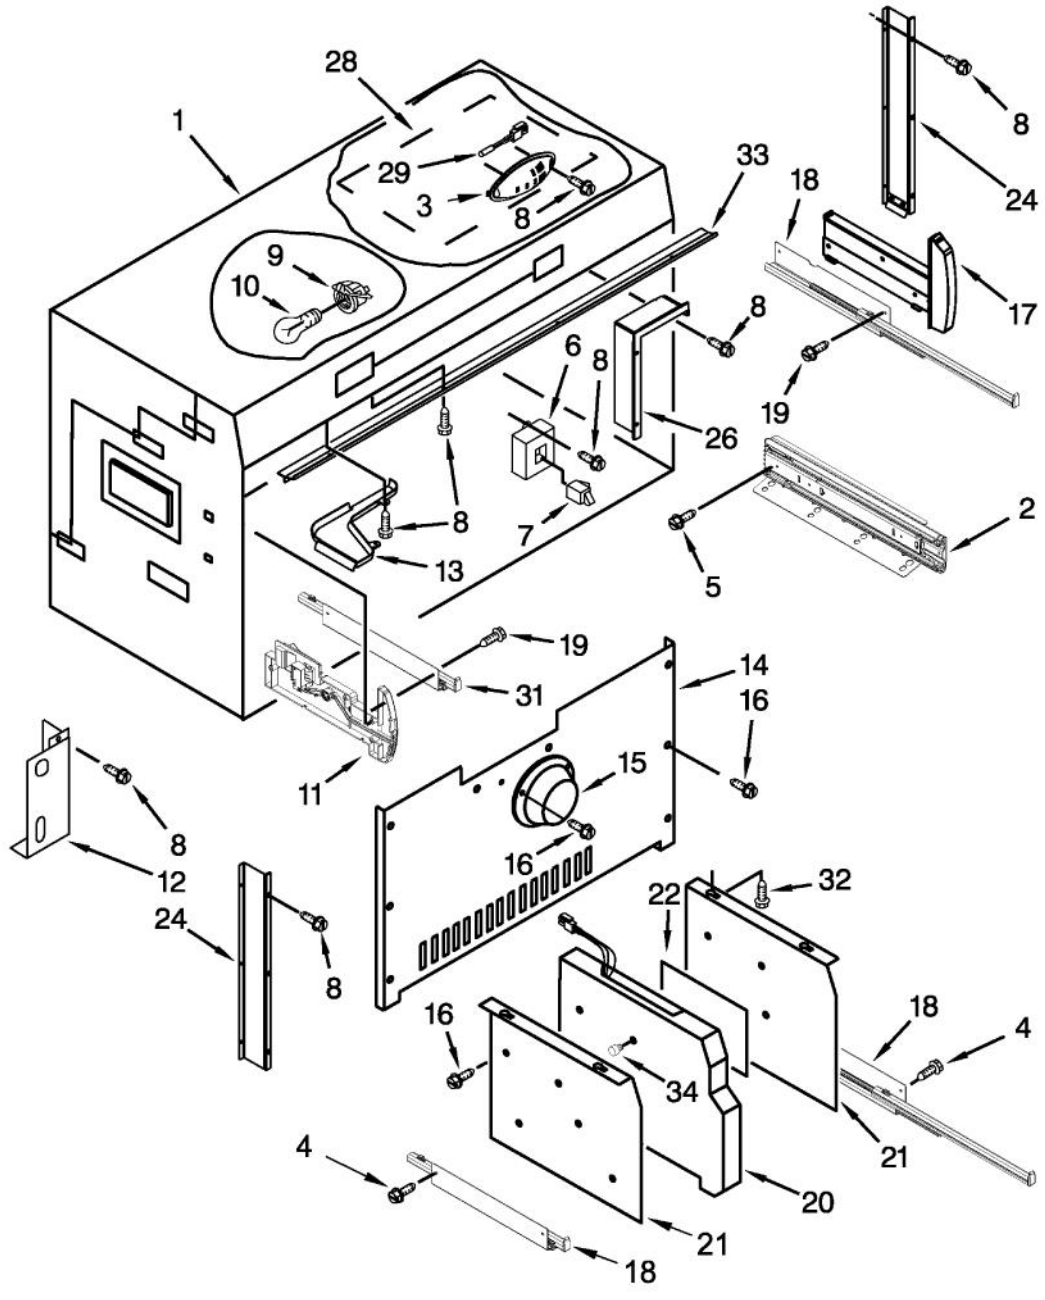

FREEZER LINER PARTS

Ref #	Part Number	Qty.	Description
1	N/A		HEAT SHIELD - MUST ORDER ITEM NO. 11
2	050519-000		SLIDE AND BRACKET ASSEMBLY, LEFT HAND
2	050520-000		SLIDE AND BRACKET ASSEMBLY, RIGHT HAND
3	021544-000		COVER, THERMISTOR
4	050441-000		SCREW
5	050445-000		SCREW
6	050478-000		COVER, SWITCH
8	050314-000		SCREW
9	050473-000		SOCKET, LIGHT
10	021559-000		LIGHT BULB
11	050499-000		SWITCH ASSEMBLY, ICE MAKER
12	050377-000		COVER, WIRING (ICE MAKER)
13	050414-000		DUCT, AIR FLOW, (ICEMAKER)
14	050368-000		COVER, EVAPORATOR
15	050417-000		COVER, FAN
16	050317-000		SCREW (STAINLESS)
17	050371-000		SPACER, DRAWER (RIGHT SIDE)
18	050372-000		SLIDE, RIGHT HAND
18	050373-000		SLIDE, LEFT HAND
20	050488-000		DIVIDER, FREEZER BINS
21	050369-000		SUPPORT, SLIDE (RIGHT HAND)
21	050370-000		SUPPORT, SLIDE (LEFT HAND)
22	050421-000		SHIELD
24	050419-000		BRACKET, EVAPORATOR COVER (RIGHT HAND)
24	050426-000		BRACKET, EVAPORATOR COVER (LEFT HAND)
26	050452-000		ASSEMBLY, AIR RETURN BRACKET
28	022177-000		THERMISTOR ASSY
29	021413-000		THERMISTOR
32	050437-000		SCREW (STAINLESS)
33	050459-000		ASSEMBLY, AIR DEFLECTOR