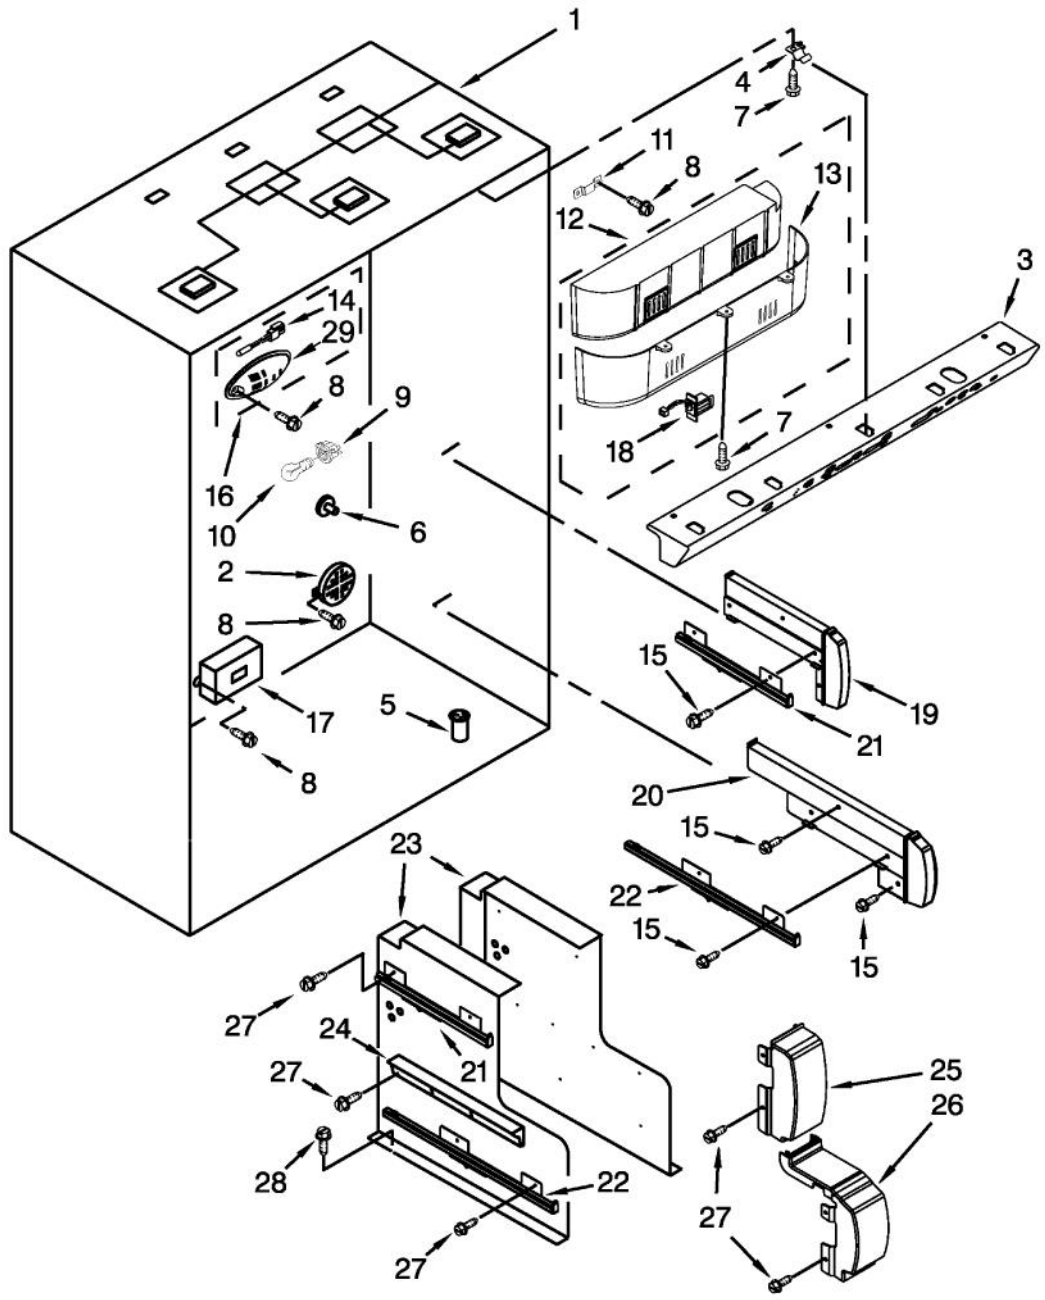

REFRIGERATOR LINER PARTS

Ref #	Part Number	Qty.	Description
1	NA		LOW VOLTAGE BOARD (AFTER 01/22/05)
2	050413-000		COVER, AIR RETURN
3	050540-000		CONTROL BOX, COMPLETE
4	050412-000		CLIP, CONTROL BOX
5	050334-000		BODY, VALVE TUBE
6	021603-000		STUD ASSEMBLY
7	021564-000		SCREW
8	050317-000		SCREW (STAINLESS)
9	050473-000		SOCKET, LIGHT
10	021559-000		LIGHT BULB
11	050420-000		CLIP, DIFFUSER COVER
12	050428-000		DIFFUSER ASSEMBLY
13	050427-000		COVER, DIFFUSER
14	021413-000		THERMISTOR
15	050318-000		SCREW
16	022177-000		THERMISTOR ASSY
17	050358-000		DIFFUSER, CRISPER (COMPLETE)
18	050348-000		ASSEMBLY, AIR BAFFLE
19	050360-000		SPACER, CRISPER, LEFT HAND
19	050361-000		SPACER, CRISPER, RIGHT HAND
20	050378-000		SPACER, DELI, RIGHT HAND
20	050379-000		SPACER, DELI, LEFT HAND
21	050362-000		SLIDE, CRISPER PAN, LEFT HAND
21	050363-000		SLIDE, CRISPER PAN, RIGHT HAND
22	050364-000		SLIDE, DELI PAN, LEFT HAND
22	050365-000		SLIDE, DELI PAN, RIGHT HAND
23	050429-000		CENTER SUPPORT, RIGHT HAND
23	050430-000		CENTER SUPPORT, LEFT HAND
24	050400-000		SUPPORT, DELI COVER
25	050386-000		COVER, CENTER (CRISPER PANS)
26	050423-000		COVER, CENTER (DELI PANS)
27	050441-000		SCREW
28	050437-000		SCREW (STAINLESS)
29	021544-000		COVER, THERMISTOR