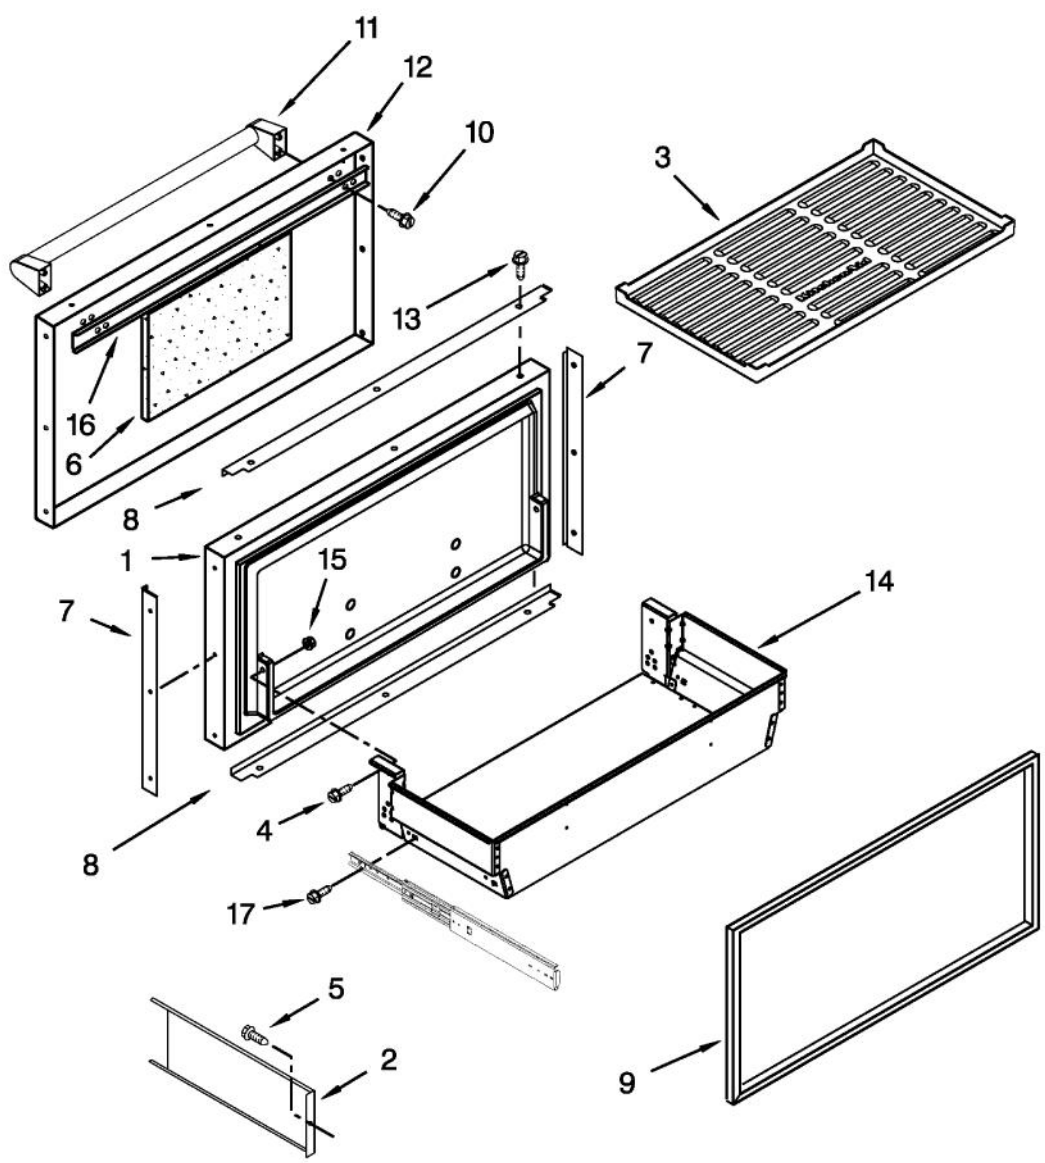

FREEZER DOOR AND BASKET PARTS

Ref #	Part Number	Qty.	Description
1	050480-000		FREEZER DOOR
2	050416-000		DIVIDER, BASKET
3	050471-000		MAT, BASKET
4	050460-000		SCREW
5	050461-000		SCREW
6	050388-000		FILLER, FOAM
7	050507-000		SPACER, DOOR EDGE (SIDE)
8	050389-000		SPACER, DOOR EDGE (TOP AND BOTTOM)
9	050476-000		DOOR GASKET, MAGNETIC
10	050313-000		SCREW
11	050544-000		HANDLE STAINLESS
12	050547-000		SKIN, DOOR STAINLESS
13	050436-000		SCREW (STAINLESS)
14	050479-000		ASSEMBLY, FREEZER BASKET
15	050338-000		NUT, HEX
16	050453-000		PLATE, HANDLE DOOR
17	050446-000		SCREW