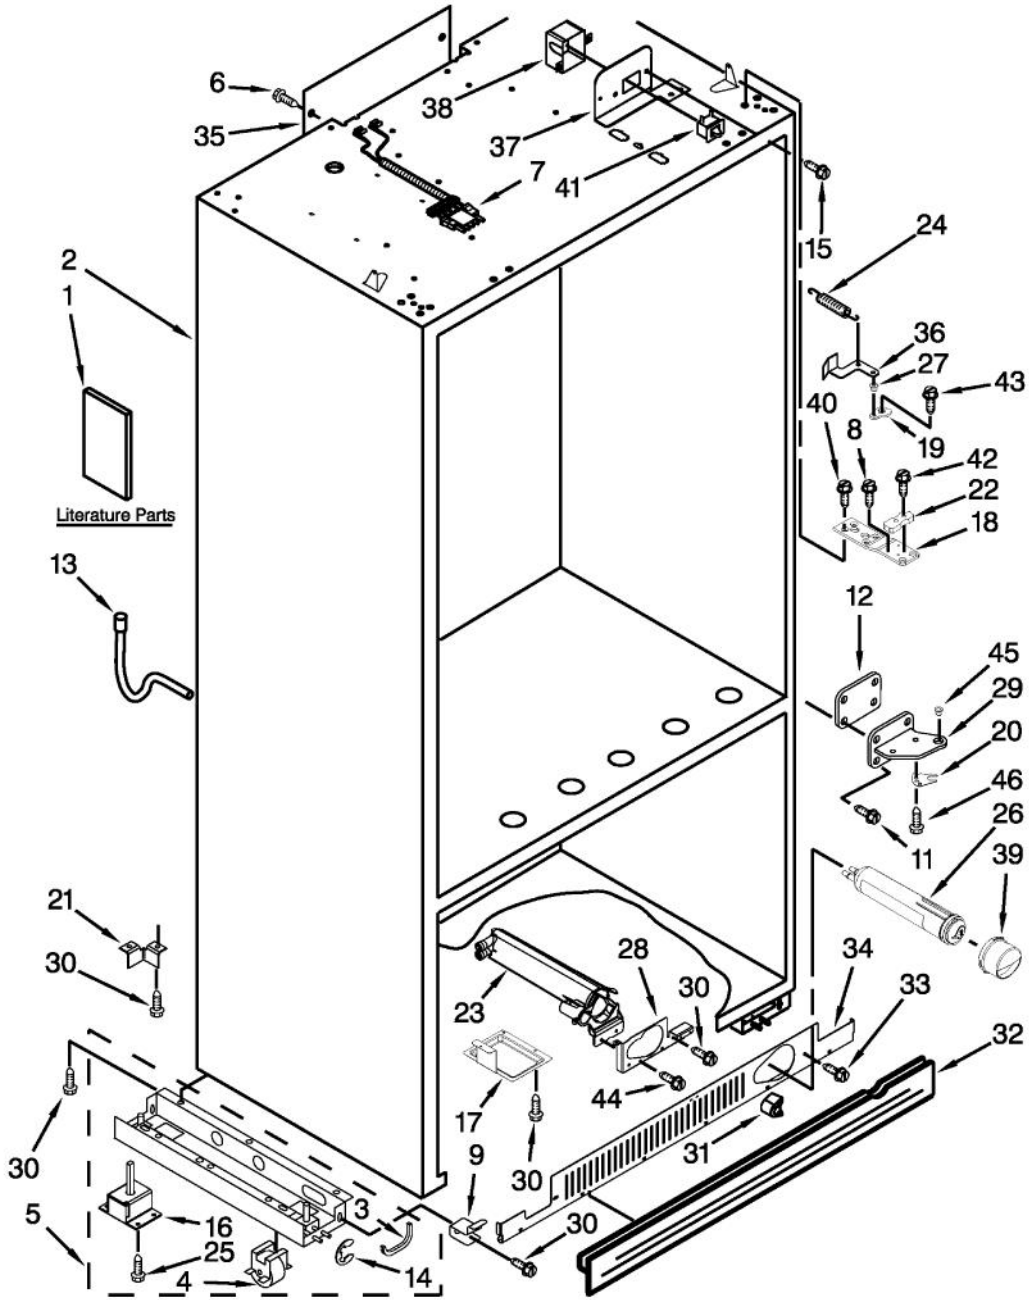

CABINET PARTS

Ref #	Part Number	Qty.	Description
1	NS	NA	LITERATURE-NON SERVICEABLE
2	NS	NA	LITERATURE-NON SERVICEABLE
3	050380-000	1	GROMMET, CROSSOVER TUBE
4	050464-000	1	ASSEMBLY, ROLLER
5	050465-000	1	SUPPORT, BASE ASSEMBLY, RIGHT HAND
5	050485-000	1	SUPPORT, BASE ASSEMBLY, LEFT HAND
6	050323-000	4	SCREW
7	050335-000	1	WIRE ASSEMBLY, LIGHT SWITCH
8	021565-000	4	SCREW
9	050381-000	2	BRACKET, GRILL MOUNTING
11	050463-000	4	SCREW
12	050339-000	1	SHIM, DOOR HINGE
13	050401-000	1	TUBE, DRAIN
14	050331-000	1	RING, RETAINER
15	050316-000	2	SCREW
16	050325-000	1	LEVELER, ADJUSTABLE
17	050424-000	1	TRAY, FILTER DRIP
18	050405-000	1	HINGE, REFRIGERATOR DOOR TOP
19	050425-000	1	STOP, DOOR
20	PR120103	1	BUSHING 2004994
21	050330-000	1	BRACKET, BASE SUPPORT
22	050404-000	1	STOP, DOOR
23	021579-000	1	HOUSING, WATER FILLER
24	050347-000	1	SPRING, DOOR CLOSURE (GREEN)
25	050314-000	4	SCREW
26	050537-000	1	FILTER, WATER
27	050410-000	1	BUSHING, EXTENSION ARM
28	050508-000	1	BRACKET, FILTER
29	050506-000	1	HINGE, CENTER REFRIGERATOR DOOR
30	021577-000	3	SCREW
31	021573-000	1	BUTTON, WATER FILLER - BLACK
32	050448-000	1	BLACK SKIRT, BOTTOM GRILLE
33	050443-000	2	SCREW
34	050450-000	1	GRILLE BASE, FRONT
35	050521-000	1	COVER ASSEMBLY, AIR DUCT
36	050356-000	1	ARM, EXTENSION- LEFT HAND
36	050357-000	1	ARM, EXTENSION-RIGHT HAND
37	050343-000	1	BRACKET, SWITCH- LEFT HAND
37	050344-000	1	BRACKET, SWITCH-RIGHT HAND
38	050341-000	1	COVER, SWITCH
39	050449-000	1	BLACK CAP, WATER FILTER
40	050438-000	2	SCREW
41	PR110008	1	SWITCH, ROCKER ARM
42	050444-000	2	SCREW
43	050439-000	2	SCREW
44	021564-000	2	SCREW
45	050398-000	1	BUSHING, HINGE
46	050319-000	2	SCREW