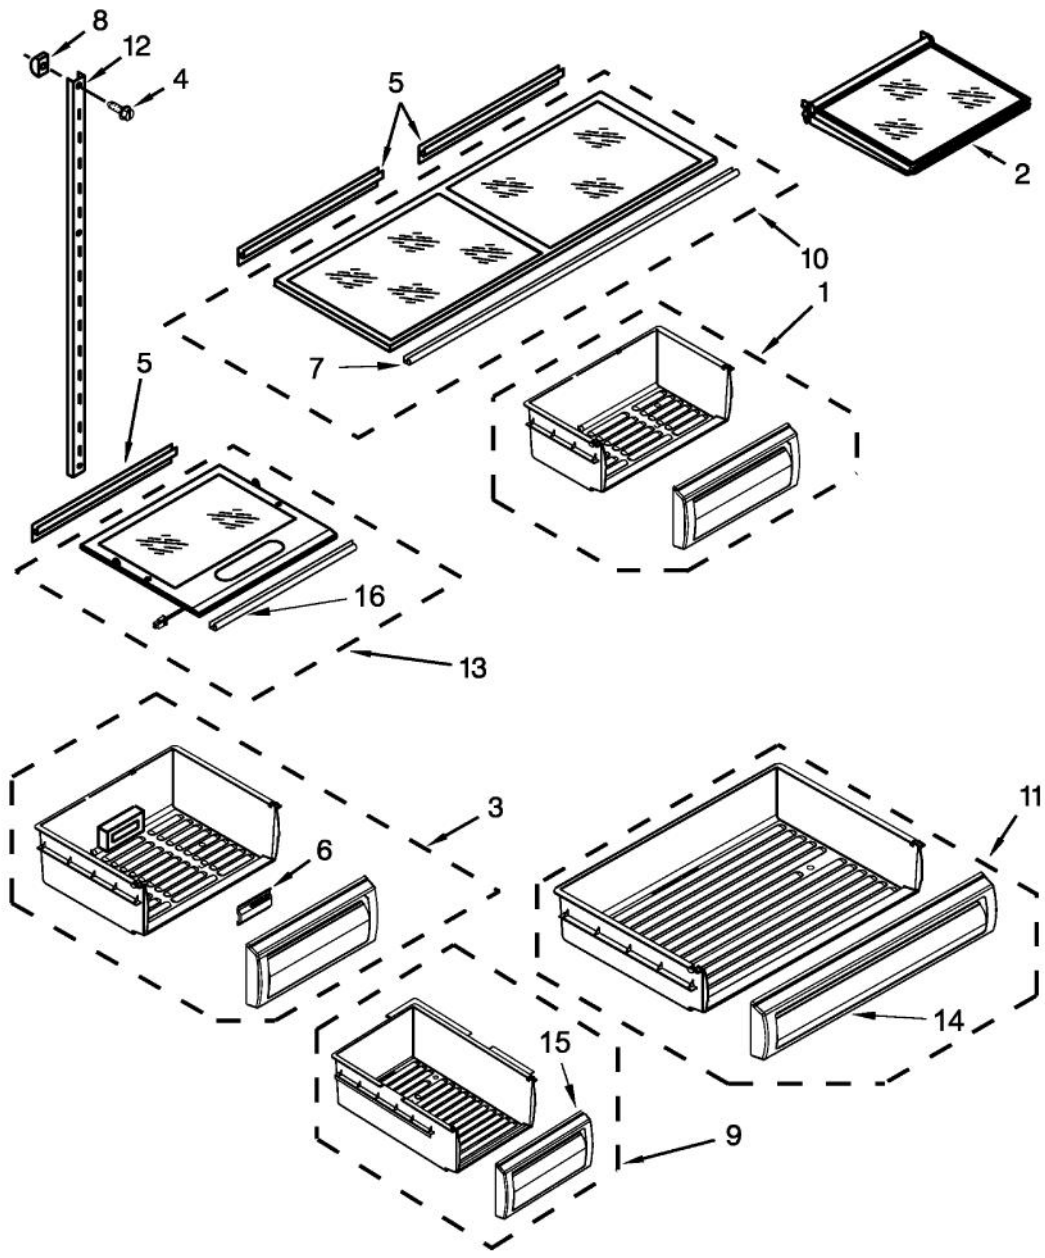

SHELF PARTS

Ref #	Part Number	Qty.	Description
1	050512-000		CRISPER PAN ASSEMBLY, RIGHT HAND
1	050513-000		CRISPER PAN ASSEMBLY, LEFT HAND
2	050543-000		SHELF
3	050514-000		DELI PAN ASSEMBLY (INCLUDES ITEM 6) RIGHT HAND
3	050515-000		DELI PAN ASSEMBLY (INCLUDES ITEM 6) LEFT HAND
4	050329-000		SCREW (WHITE)
5	050394-000		GASKET, REAR
6	050422-000		DEFLECTOR, AIR
7	050393-000		GASKET, FRONT (CRISPER COVER)
8	PR120013		BUSHING - LADDER (SUPPORT) (520965)
9	050374-000		ASSEMBLY, ICE PAN
10	050468-000		COVER, CRISPER
11	050435-000		ASSEMBLY, FREEZER PAN
12	050434-000		LADDER, SHELF
13	050469-000		COVER, DELI BIN RIGHT HAND
13	050470-000		COVER, DELI BIN LEFT HAND
14	050353-000		ASSEMBLY, MEAT PAN FRONT
15	050375-000		FRONT, ICE PAN
16	050392-000		GASKET, FRONT (DELI COVER)