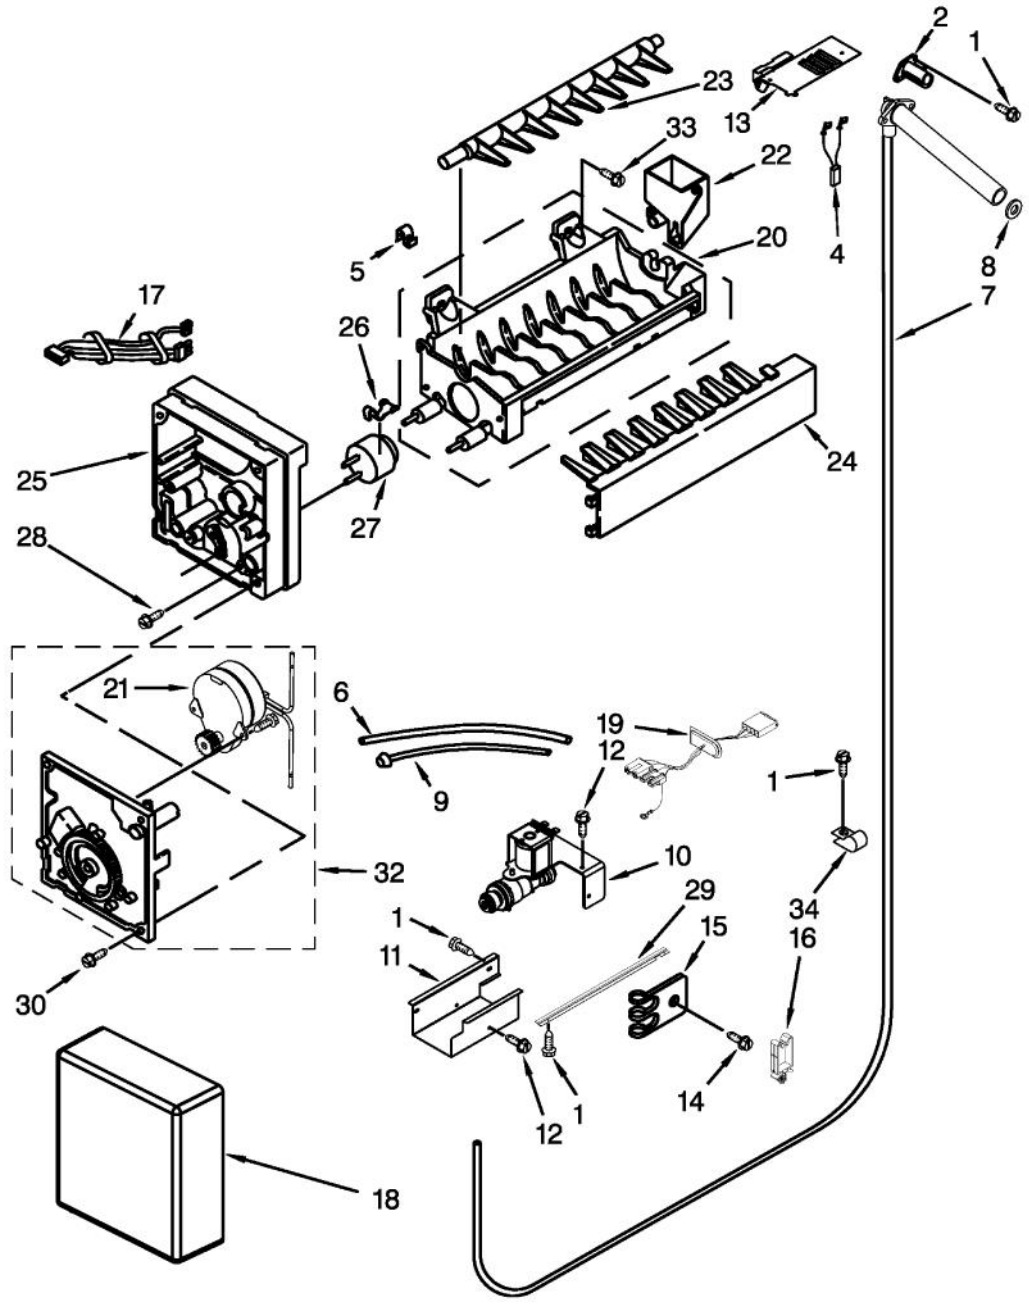

ICEMAKER PARTS

Ref #	Part Number	Qty.	Description
1	050314-000		SCREW
2	050346-000		HEATER, FILL TUBE
4	050529-000		WIRE ASSEMBLY, FILL TUBE HEATER
5	017065-000		CLIP
6	050489-000		TUBE, FILTER INLET
7	050399-000		ASSEMBLY, WATER INLET TUBE
8	050321-000		GASKET, SEAL
9	050526-000		TUBE, FILTER OUTLET
10	050382-000		VALVE, SOLENOID
11	050455-000		SHIELD, VALVE ELECTRICAL
12	050315-000		SCREW
13	050345-000		SHIELD, HEAT
14	021577-000		SCREW
15	021445-000		TUBE CLIP
16	050454-000		CLIP, TUBE
17	050532-000		WIRE ASSEMBLY, ICE MAKER
18	021404-000		COVER
19	050486-000		WIRE ASSEMBLY, WATER VALVE
20	011580-000		MOLD & HEATER ASSEMBLY
21	N/A		HEAT SHIELD - MUST ORDER ITEM NO. 11
22	050524-000		CUP, WATER FILL
23	011582-000		ICE EJECTOR
24	022659-000		ICE STRIPPER
25	011584-000		SUPPORT, HOUSING
26	011585-000		RETAINER, THERMOSTAT
27	011586-000		THERMOSTAT
28	050442-000		SCREW
29	050432-000		SUPPORT, VALVE
30	011579-000		SCREW
32	021386-000		MODULE ASSEMBLY (INCLUDES MOTOR AND SCREW)
33	050462-000		SCREW
34	050342-000		CLAMP, TUBE
100	050484-000		COMPLETE ICEMAKER ASSEMBLY