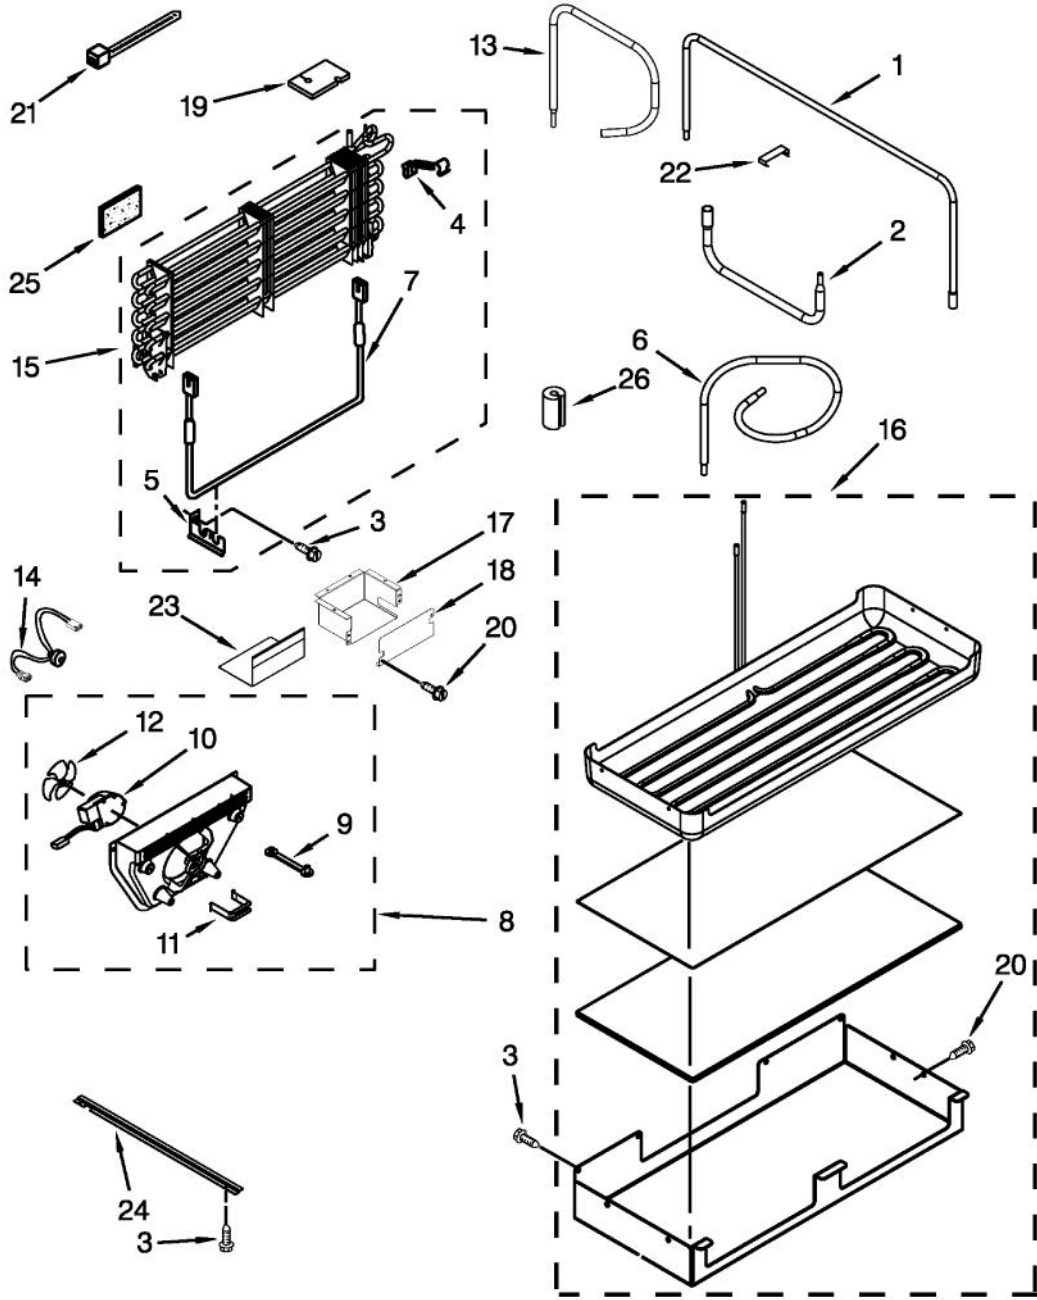

LOWER UNIT AND TUBE PARTS

Ref #	Part Number	Qty.	Description
1	050536-000		TUBE, TRANSITION (CONDENSER/DRAIN PAN)
2	050510-000		TUBE, TRANSITION (DRIER/RESTRICTOR)
3	050314-000		SCREW
4	050384-000		CLIP, EVAPORATOR HEATER
5	050385-000		BRACKET, MOUNTING
6	050490-000		TUBE, OIL TRAP SUCTION
7	050418-000		ASSEMBLY, WATER INLET TUBE
8	050497-000		ASSEMBLY, SCROLL
9	050496-000		GROMMET, MOTOR
10	050525-000		MOTOR, FAN
11	050481-000		RETAINER, FAN MOTOR
12	011507-000		BLADE, FAN
13	050511-000		TUBE, DISCHARGE
14	050528-000		HARNESS, BI-METAL
15	050477-000		ASSEMBLY, EVAPORATOR
16	050487-000		ASSEMBLY, DRAIN PAN
17	050491-000		COVER, WIRING
18	050492-000		COVER, WIRE BOX
19	050376-000		BLOCK, EVAPORATOR WATER FILTER
20	050312-000		SCREW
21	050332-000		TIE WIRE
22	050466-000		CLIP, HEAT EXCHANGER
23	050493-000		SHELF, WIRING COVER
24	050431-000		SUPPORT, DRAIN PAN
25	050333-000		SEALER, INSULATION
26	050516-000		GROMMET, AIR RETURN