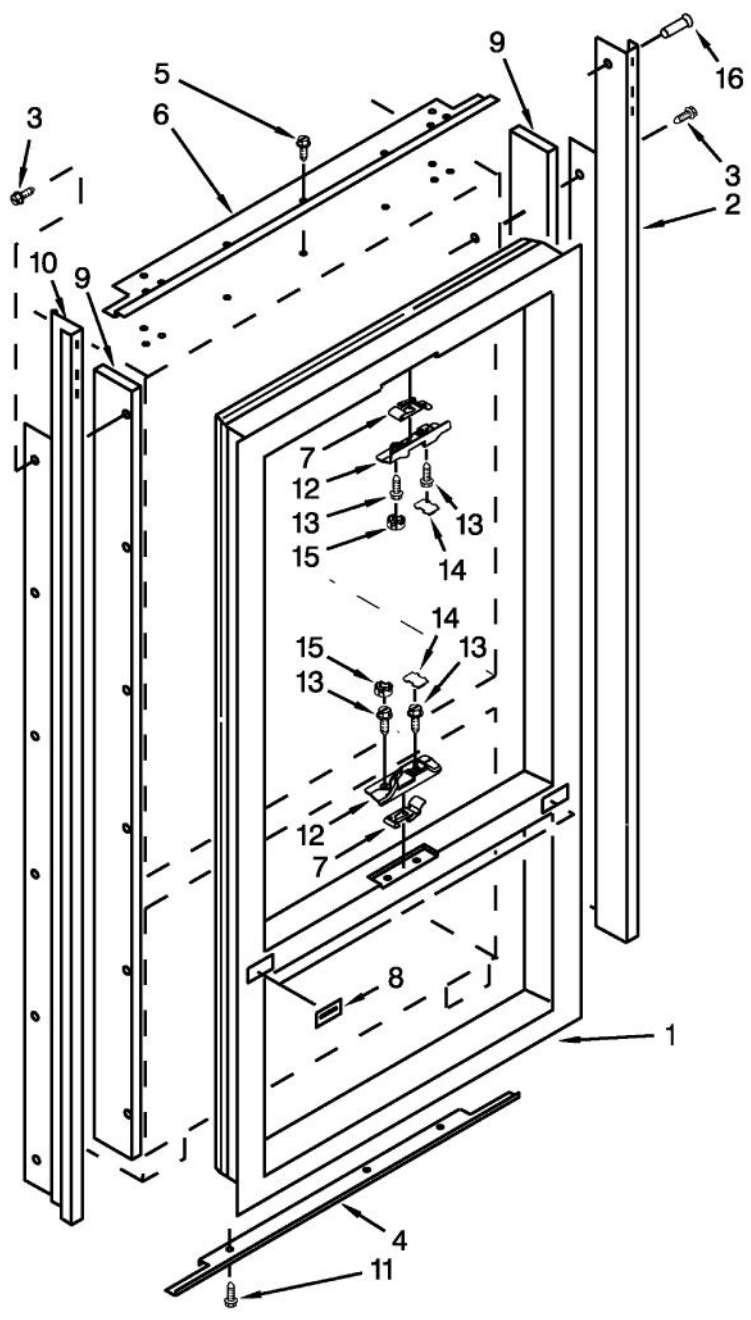

CABINET TRIM PARTS

Ref #	Part Number	Qty.	Description
1	NA	N/A	LOW VOLTAGE BOARD (AFTER 01/22/05)
2	050457-000	1	TRIM, CABINET SIDE, ALUMINUM
3	PR120107	12	SCREW 1163283
4	050403-000	1	TRIM, BOTTOM CABINET, ALUMINUM
5	050314-000	5	SCREW
6	050397-000	1	TRIM, TOP CABINET, ALUMINUM
7	050408-000	1	TOP CAM, MULLION
7	050409-000	1	BOTTOM CAM, MULLION
8	050326-000	1	HINGE COVER, WHITE
9	050327-000	1	SEAL, SIDE TRIM
10	050458-000	1	TRIM, CABINET SIDE (LEFT), ALUMINUM
11	021577-000	3	SCREW
12	050390-000	1	CONTACT, MULLION, TOP
12	050391-000	1	CONTACT, MULLION, BOTTOM
13	050314-000	5	SCREW
14	050411-000	1	COVER, SCREW (SQUARE)
15	050415-000	1	COVER, SCREW (ROUND)
16	050451-000	1	INSERT, BLIND THREADED