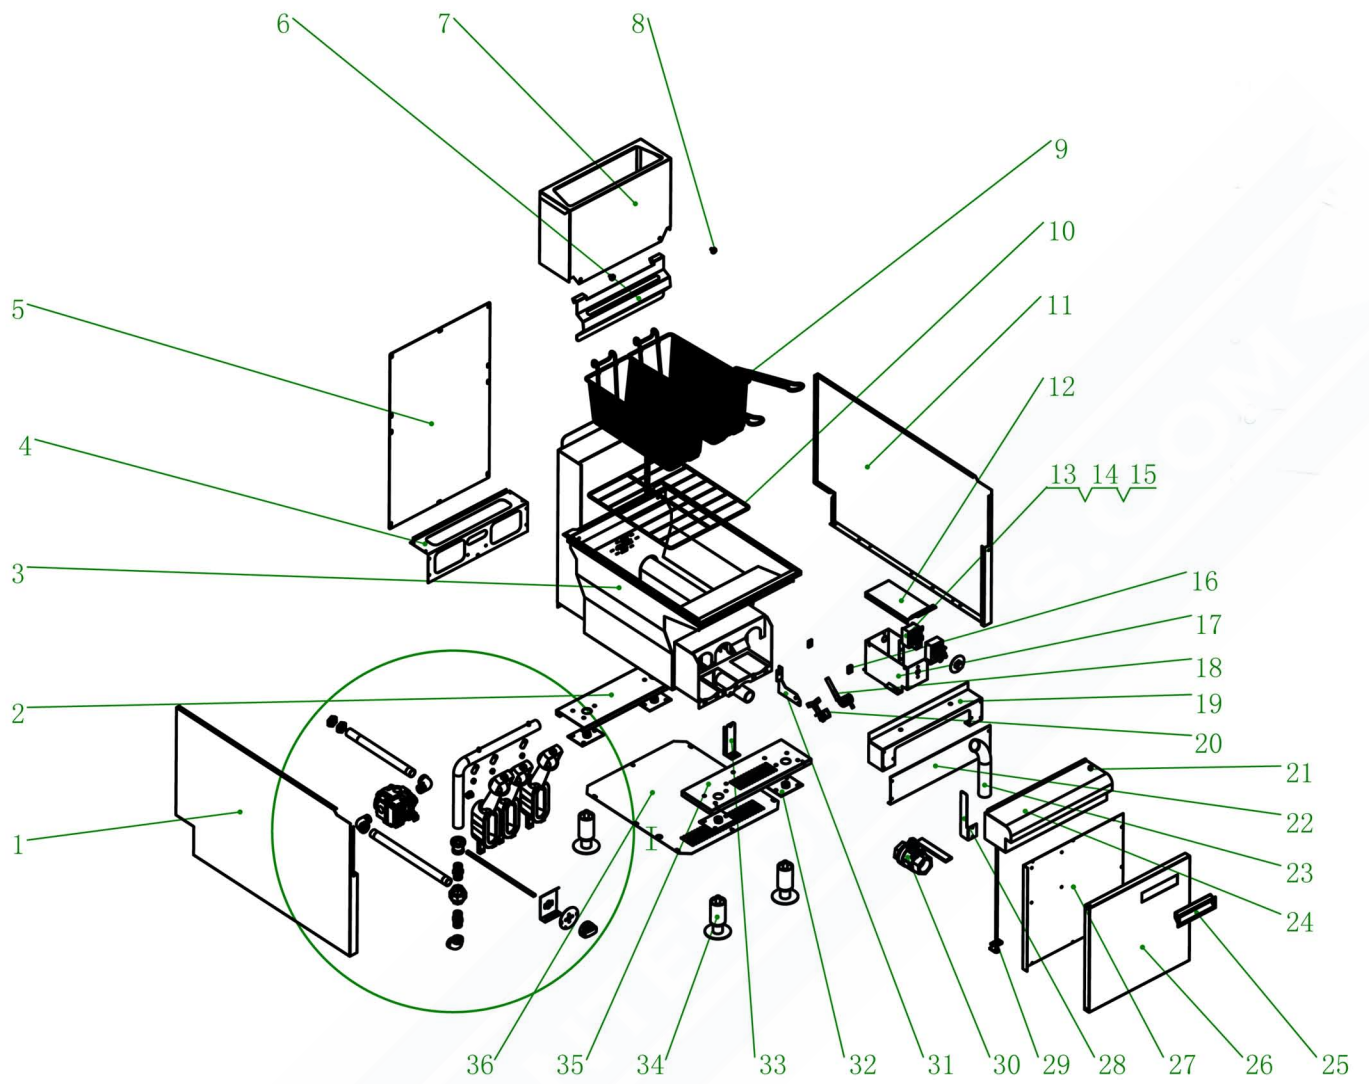

Gas Countertop Fryer
35-40 lb Model
45-50 lb Model
NG and LPG Models

Reference Number	Part Number	Description	Qty
1		Left side plate	1
2		Rear bottom beam	1
3		tank assembly	1
4		plate to fix gas distribution pipe	1
5		Rear plate	1
6		basket hanging plate	1
7		Rear boarding plate	1
8		screw	2
9	CTF60-9	fry basket	2
10		Tube screen Grate	1
11		right side plate	1
12		top plate of electric box	1
13		thermostat	1
14		temperature limiter	1
15		knob for thermostat	1
16		magnet	1
17		boarding plate of electric box	1
18		thermapile	1
19			1
20		pilot bracket	1
21		fix bushing of door shaft	1
22		front top beam	1
23		oil drain extension pipe	1
24		Front decoration board	1
25		handle	1
26		outer plate of door	1
27		inner plate of door	1
28		bracket of extension pipe	1
29		door shaft support clip	1
30		drain valve	1
31		clip to connect pilot bracket	1
32		plate to fix foot	4
33		Tension bar	1
34		Adjustable foot	4
35		Front bottom beam	1
36		bottom plate	1
37		1/4 Elbow	1
38		union	1
39		inner joint	2
40		extension gas pipe	1
41		gas valve	1
42		gas distibution pipe nut	2
43		gas distibution pipe	1
44		1/2 elbow	2
45		union	1
46		test plug screw	1
47		injector pipe	3
48		brass tip	3

49		inlet pipe	1
50		burner	3
51		gas valve knob	1
52		scale plate	1
53		Holder	1
54		knob shaft	1

GUARANTEEDPARTS.COM