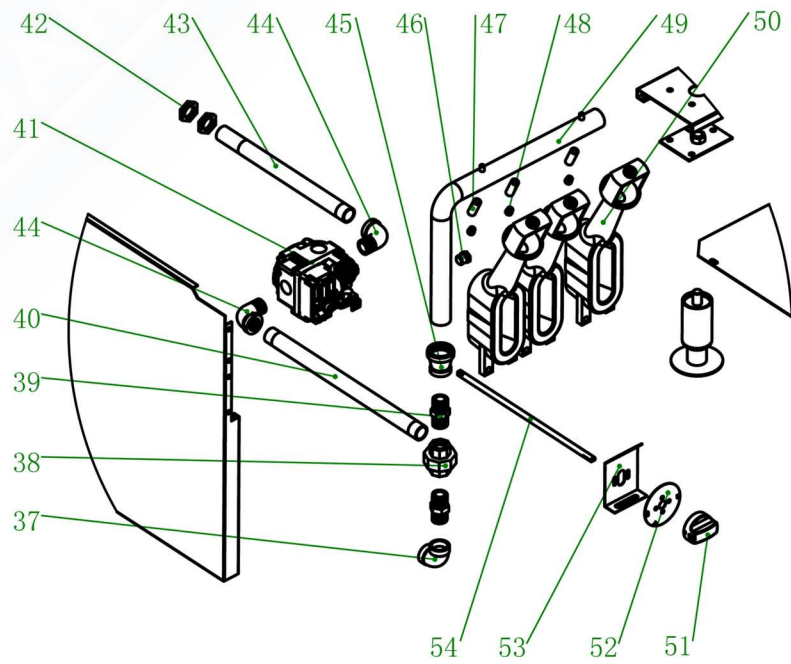

Gas Countertop Fryer
35-40 lb Model
45-50 lb Model
NG and LPG Models

Reference Number	Part Number	Description	Qty
1		Left side plate	1
2		Rear bottom beam	1
3		tank assembly	1
4		plate to fix gas distribution pipe	1
5		Rear plate	1
6		basket hanging plate	1
7		Rear boarding plate	1
8		screw	2
9	CTF60-9	fry basket	2
10		Tube screen Grate	1
11		right side plate	1
12		top plate of electric box	1
13		thermostat	1
14		temperature limiter	1
15		knob for thermostat	1
16		magnet	1
17		boarding plate of electric box	1
18		thermapile	1
19			1
20		pilot bracket	1
21		fix bushing of door shaft	1
22		front top beam	1
23		oil drain extension pipe	1
24		Front decoration board	1
25		handle	1
26		outer plate of door	1
27		inner plate of door	1
28		bracket of extension pipe	1
29		door shaft support clip	1
30		drain valve	1
31		clip to connect pilot bracket	1
32		plate to fix foot	4
33		Tension bar	1
34		Adjustable foot	4
35		Front bottom beam	1
36		bottom plate	1
37		1/4 Elbow	1
38		union	1
39		inner joint	2
40		extension gas pipe	1
41		gas valve	1
42		gas distibution pipe nut	2
43		gas distibution pipe	1
44		1/2 elbow	2
45		union	1
46		test plug screw	1
47		injector pipe	3
48		brass tip	3

49		inlet pipe	1
50		burner	3
51		gas valve knob	1
52		scale plate	1
53		Holder	1
54		knob shaft	1

GUARANTEEDPARTS.COM