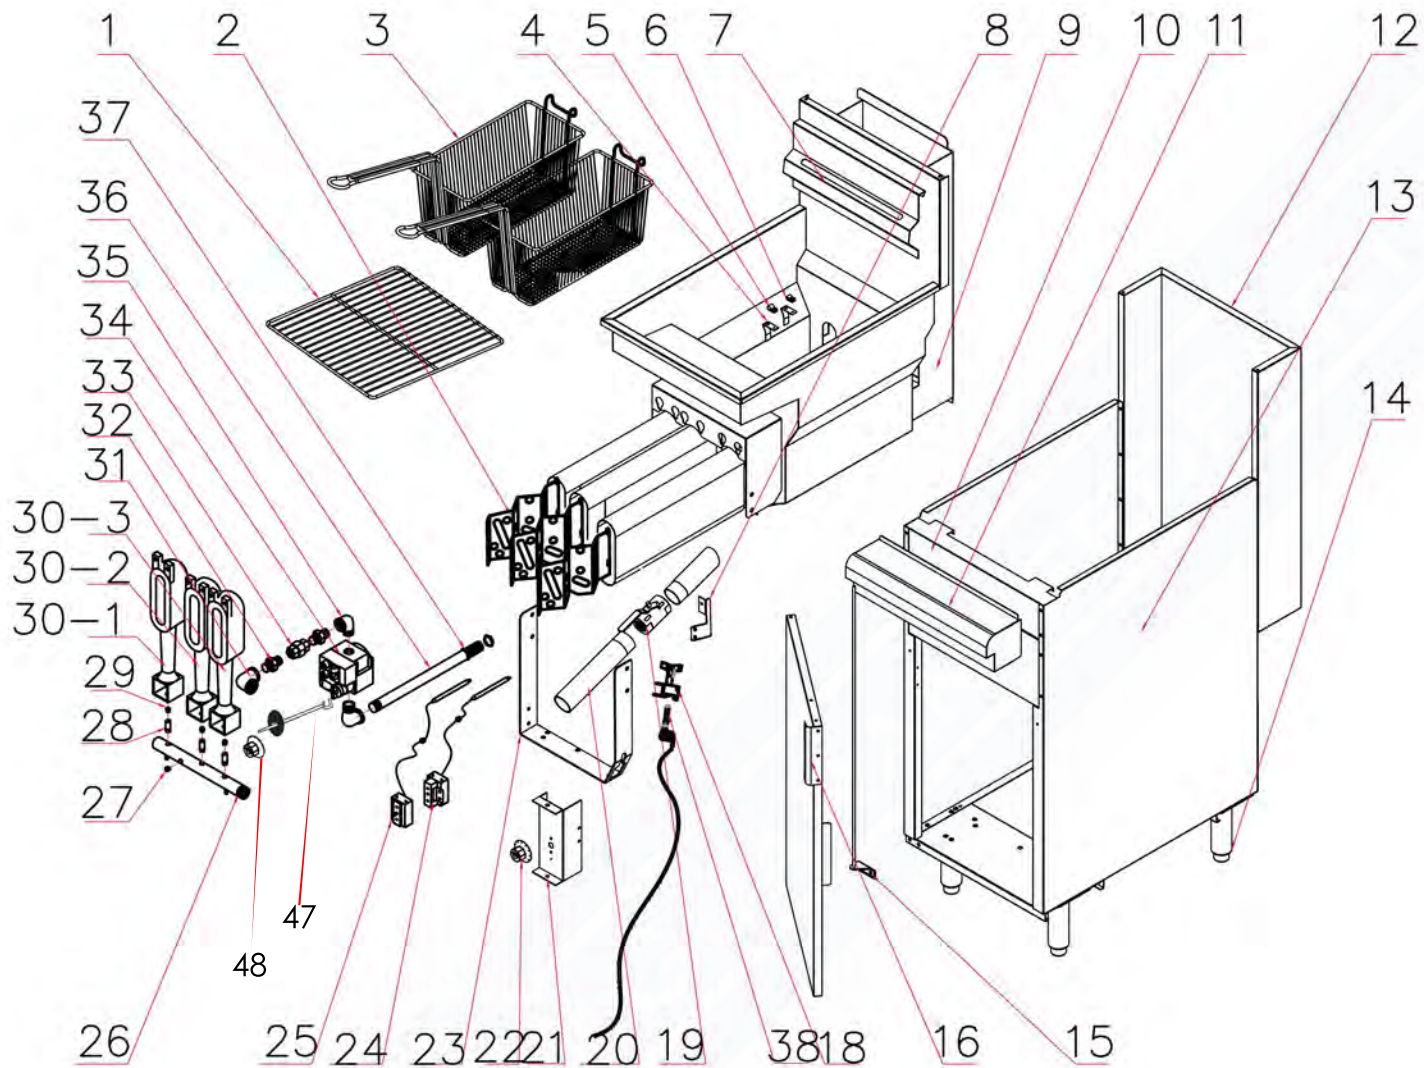

Gas Fryer

GUARANTEEDPARTS.COM

Reference Number	Part Number	Description
1	GR-1914H	Tube Screen Grate
2		Fire Damper Plate
3		Fry Basket
4		Fixing Plate for Probe
5		Clamp for Probe 1
6		Clamp for Probe 2
7	GF-7	Hanging Plate
8		Connection Plate for Pilot
9		Tank Assembly
10		Upper Front Cross Beam
11		Front Decoration Board
12		Rear Board of Body
13		Side Board of Body
14	GF-14	Adjustable Feet
15		Supporting Plate for Door Shaft
16	GF-16	Door
18-1	66932	Pilot NG
18-2	66705	Pilot LPG
19	GF-19	Oil Drain Valve
20	GF-20	Oil Drain Extension Pipe
21		Holder
22	GF-22	Thermostat Knob
23		Mounting Rack for Drain Pipe
24		Temperature Limiter
25		Thermostat
26		Inlet Pipe
27		Test Plug Screw
28		Injector Pipe
29	GF-29/NG	#39 NG Brasss Tips 2,500 Ft.
29	GF-29/LPG	#52 LPG Brasss Tips 2,500 Ft.
29-1	GF-29/5KNG	#42 NG Elevation Tips 3000-5000 Ft.
29-2	GF-29/5KLPG	#55 LPG Elevation Tips 3000-5000 Ft.
29-3	GF-29/10KNG	#45 NG Elevation Tips 10,000 Ft.
29-4		#57 LPG Elevation Tips 10,000 Ft.
29-5	GF-29/6KNG	#43 NG Elevation Tips 6,000 Ft.
29-6	GF-29/6KLPG	#56 LPG Elevation Tips 6,000 Ft.
30-1	GF-30/L	Burner Left
30-2	GF-30/M	Burner Middle
30-3	GF-30/R	Burner Right
31		Reducing Elbow
32		Union
33		Inner Joint
34-1		Control Valve NG
34-2		Control Valve LPG
35		Elbow Joint
36		Gas Distribution Pipe
37		Nut
38		Thermopile
39		Gas Fryer Cover
40	GF-40	Casters for Gas Fryers

41		LPG Conversion Kit
42	RV48CL-44-002	Maxitrol regulator 1/2"
43	RV48CL-66-0010	Maxitrol regulator 3/4"
44	GF-44	Joiner Strips
45	GF-45	Conversion Kit - LPG to NG
46	GF-46	Splash Guard
47	GF-47	Pilot Extension Rod
48	GF-48	Pilot Knob