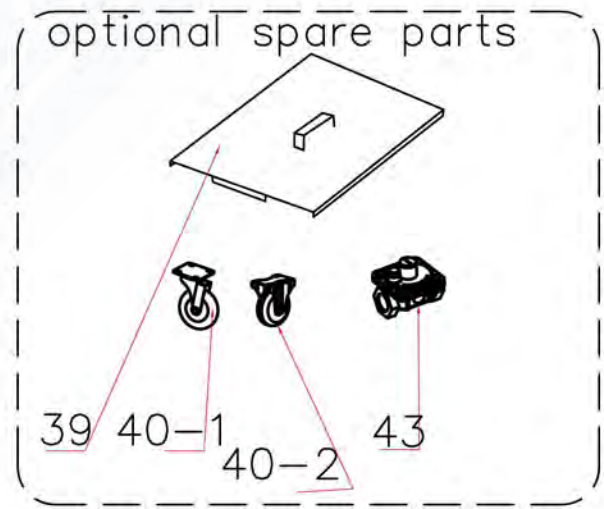

Gas Fryer

GUARANTEEDPARTS.COM

Reference Number	Part Number	Description
1	GR-1914H	Tube Screen Grate
2		Fire Damper Plate
3		Fry Basket
4		Fixing Plate for Probe
5		Clamp for Probe 1
6		Clamp for Probe 2
7	GF-7	Hanging Plate
8		Connection Plate for Pilot
9		Tank Assembly
10		Upper Front Cross Beam
11		Front Decoration Board
12		Rear Board of Body
13		Side Board of Body
14	GF-14	Adjustable Feet
15		Supporting Plate for Door Shaft
16	GF-16	Door
18-1	66932	Pilot NG
18-2	66705	Pilot LPG
19	GF-19	Oil Drain Valve
20	GF-20	Oil Drain Extension Pipe
21		Holder
22	GF-22	Thermostat Knob
23		Mounting Rack for Drain Pipe
24		Temperature Limiter
25		Thermostat
26		Inlet Pipe
27		Test Plug Screw
28		Injector Pipe
29	GF-29/NG	#39 NG Brasss Tips 2,500 Ft.
29	GF-29/LPG	#52 LPG Brasss Tips 2,500 Ft.
29-1	GF-29/5KNG	#42 NG Elevation Tips 3000-5000 Ft.
29-2	GF-29/5KLPG	#55 LPG Elevation Tips 3000-5000 Ft.
29-3	GF-29/10KNG	#45 NG Elevation Tips 10,000 Ft.
29-4		#57 LPG Elevation Tips 10,000 Ft.
29-5	GF-29/6KNG	#43 NG Elevation Tips 6,000 Ft.
29-6	GF-29/6KLPG	#56 LPG Elevation Tips 6,000 Ft.
30-1	GF-30/L	Burner Left
30-2	GF-30/M	Burner Middle
30-3	GF-30/R	Burner Right
31		Reducing Elbow
32		Union
33		Inner Joint
34-1		Control Valve NG
34-2		Control Valve LPG
35		Elbow Joint
36		Gas Distribution Pipe
37		Nut
38		Thermopile
39		Gas Fryer Cover
40	GF-40	Casters for Gas Fryers

41		LPG Conversion Kit
42	RV48CL-44-002	Maxitrol regulator 1/2"
43	RV48CL-66-0010	Maxitrol regulator 3/4"
44	GF-44	Joiner Strips
45	GF-45	Conversion Kit - LPG to NG
46	GF-46	Splash Guard
47	GF-47	Pilot Extension Rod
48	GF-48	Pilot Knob