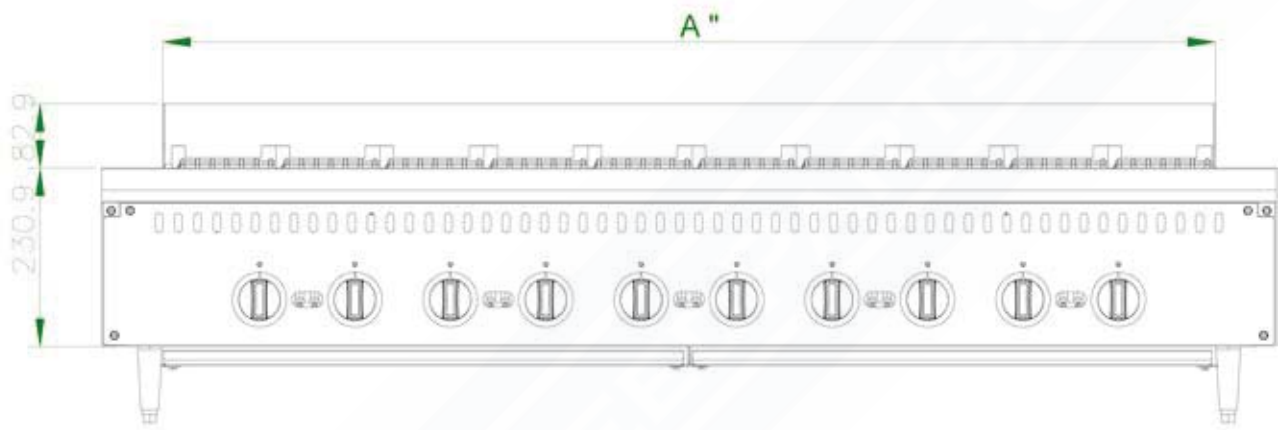

ADCRAFT®

CTC-24, CTC-36, CTC-48
Gas Countertop Charbroiler

CTC

VER811

Countertop Gas Charbroiler - CTC-24, CTC-36, CTC-48

Reference Number	CTC-24 Part Number	CTC-36 Part Number	CTC-48 Part Number	Description
1	CTC-1	CTC-1	CTC-1	Grate
2	CTC-2	CTC-2	CTC-2	Radiant Cover
3				Heat Insulation Plate - Chamber
4				Front Plate
5				Heat Insulation Plate - Side
6	CTC-6	CTC-6	CTC-6	Pilot
7				Screw
8				Crumb Tray Support Rack
9	CTC-9	CTC-9	CTC-9	Pilot Gas Pipe - Left
10	CTG-7	CTG-7	CTG-7	Knob
11				Front Panel
12	CTC-12	CTC-12	CTC-12	Pilot Gas Pipe - Right
13				Front Bottom Control Plate
14				Heat Insulation Front Plate
15				Pilot Rack
16	CTC2-16	CTC3-16	CTC4-16	Gas Control Assembly
17	CTG-13	CTG-13	CTG-13	Foot
18				Steel Plate - Side
19				Heat Insulation - Side
20	CTC2-20	CTC3-20	CTC4-20	Crumb Tray
21	CTC-21	CTC-21	CTC-21	Burner Assembly
22				Rear Plate in Chamber
23				Rear Plate Assembly
24				Heat Insulation - Rear

VER811

MODEL	A"	Burners
CTC-24	24	4
CTC-36	36	6
CTC-48	48	8

ADCRAFT.