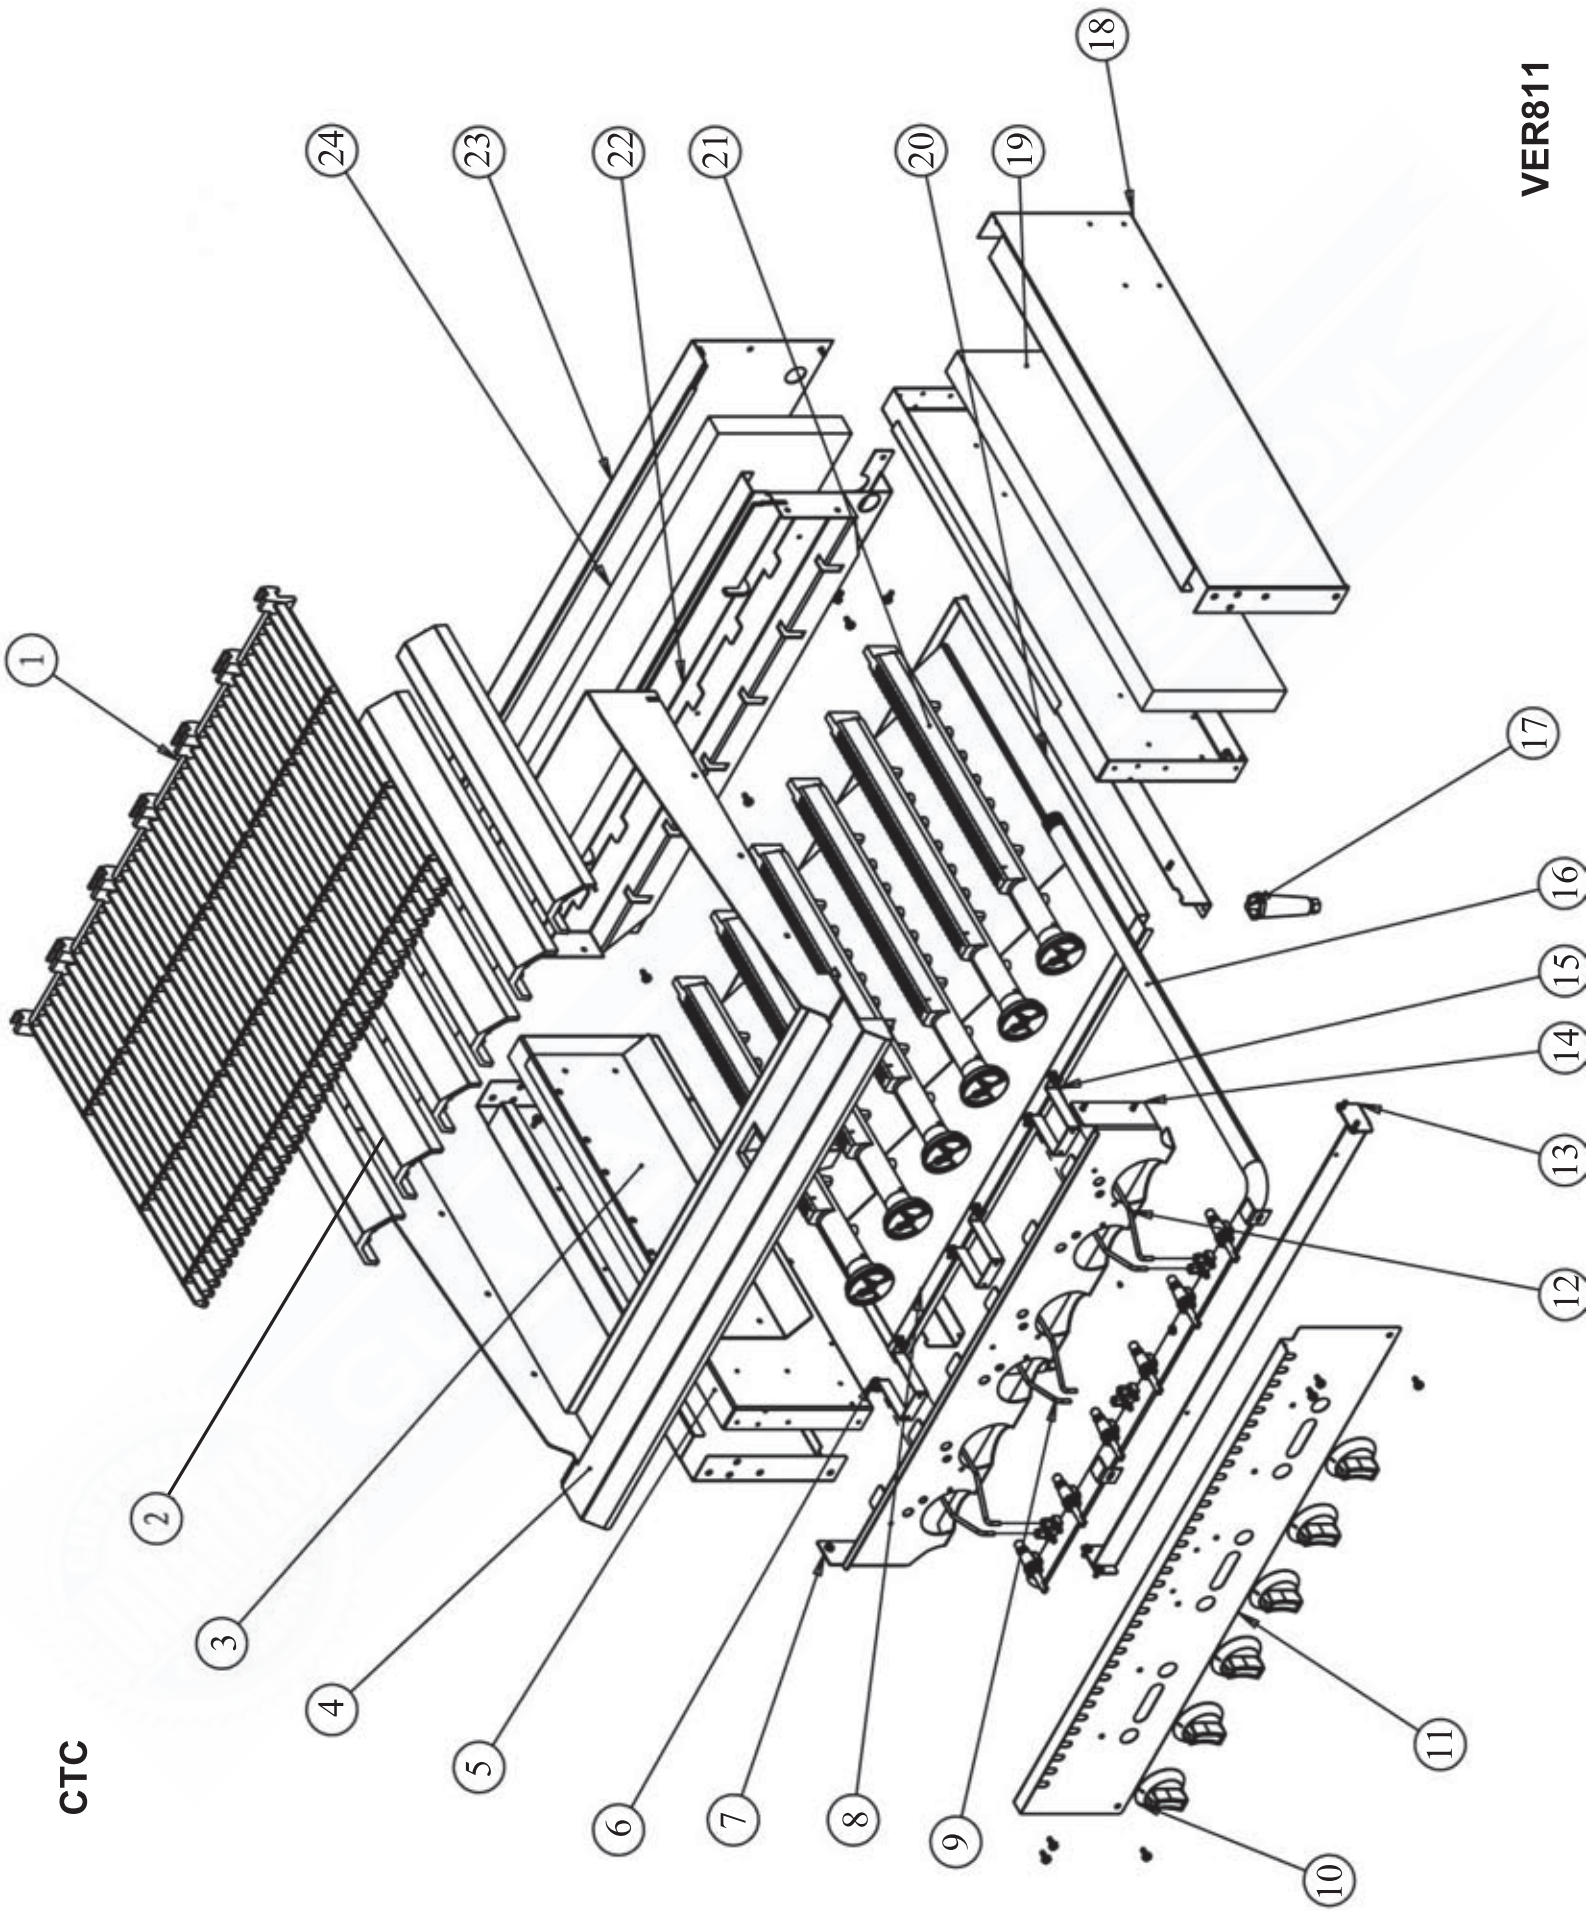

ADCRAFT®

CTC-24, CTC-36, CTC-48
Gas Countertop Charbroiler

CTC

VER811

Countertop Gas Charbroiler - CTC-24, CTC-36, CTC-48

Reference Number	CTC-24 Part Number	CTC-36 Part Number	CTC-48 Part Number	Description
1	CTC-1	CTC-1	CTC-1	Grate
2	CTC-2	CTC-2	CTC-2	Radiant Cover
3				Heat Insulation Plate - Chamber
4				Front Plate
5				Heat Insulation Plate - Side
6	CTC-6	CTC-6	CTC-6	Pilot
7				Screw
8				Crumb Tray Support Rack
9	CTC-9	CTC-9	CTC-9	Pilot Gas Pipe - Left
10	CTG-7	CTG-7	CTG-7	Knob
11				Front Panel
12	CTC-12	CTC-12	CTC-12	Pilot Gas Pipe - Right
13				Front Bottom Control Plate
14				Heat Insulation Front Plate
15				Pilot Rack
16	CTC2-16	CTC3-16	CTC4-16	Gas Control Assembly
17	CTG-13	CTG-13	CTG-13	Foot
18				Steel Plate - Side
19				Heat Insulation - Side
20	CTC2-20	CTC3-20	CTC4-20	Crumb Tray
21	CTC-21	CTC-21	CTC-21	Burner Assembly
22				Rear Plate in Chamber
23				Rear Plate Assembly
24				Heat Insulation - Rear

VER811

MODEL	A"	Burners
CTC-24	24	4
CTC-36	36	6
CTC-48	48	8

ADCRAFT.