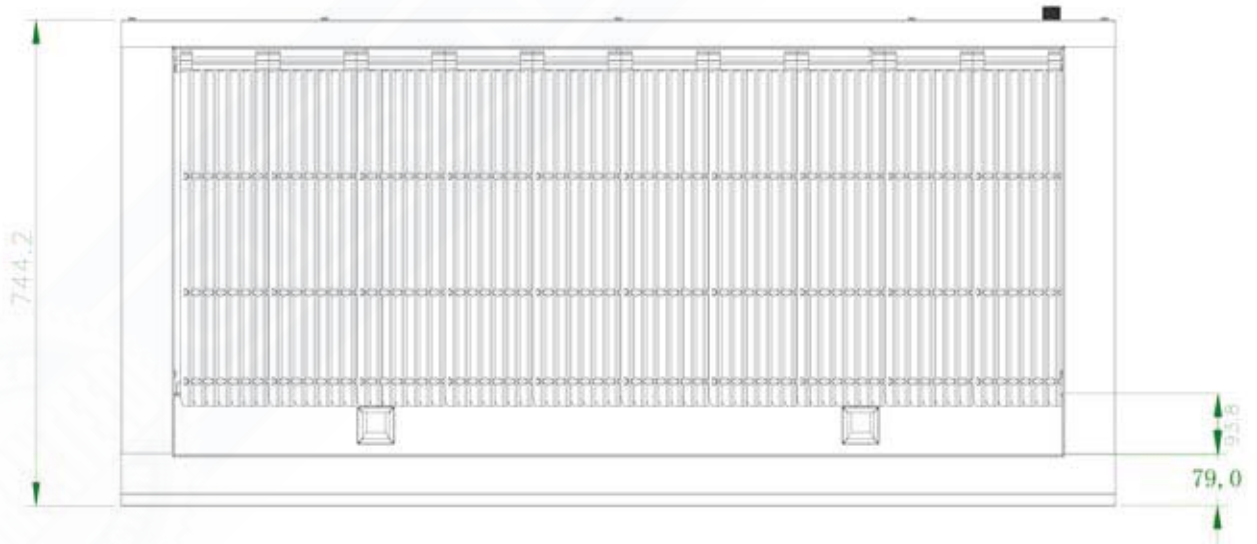

ADCRAFT®

CTC-24, CTC-36, CTC-48
Gas Countertop Charbroiler

CTC

VER811

Countertop Gas Charbroiler - CTC-24, CTC-36, CTC-48

Reference Number	CTC-24 Part Number	CTC-36 Part Number	CTC-48 Part Number	Description
1	CTC-1	CTC-1	CTC-1	Grate
2	CTC-2	CTC-2	CTC-2	Radiant Cover
3				Heat Insulation Plate - Chamber
4				Front Plate
5				Heat Insulation Plate - Side
6	CTC-6	CTC-6	CTC-6	Pilot
7				Screw
8				Crumb Tray Support Rack
9	CTC-9	CTC-9	CTC-9	Pilot Gas Pipe - Left
10	CTG-7	CTG-7	CTG-7	Knob
11				Front Panel
12	CTC-12	CTC-12	CTC-12	Pilot Gas Pipe - Right
13				Front Bottom Control Plate
14				Heat Insulation Front Plate
15				Pilot Rack
16	CTC2-16	CTC3-16	CTC4-16	Gas Control Assembly
17	CTG-13	CTG-13	CTG-13	Foot
18				Steel Plate - Side
19				Heat Insulation - Side
20	CTC2-20	CTC3-20	CTC4-20	Crumb Tray
21	CTC-21	CTC-21	CTC-21	Burner Assembly
22				Rear Plate in Chamber
23				Rear Plate Assembly
24				Heat Insulation - Rear

VER811

MODEL	A"	Burners
CTC-24	24	4
CTC-36	36	6
CTC-48	48	8

ADCRAFT.