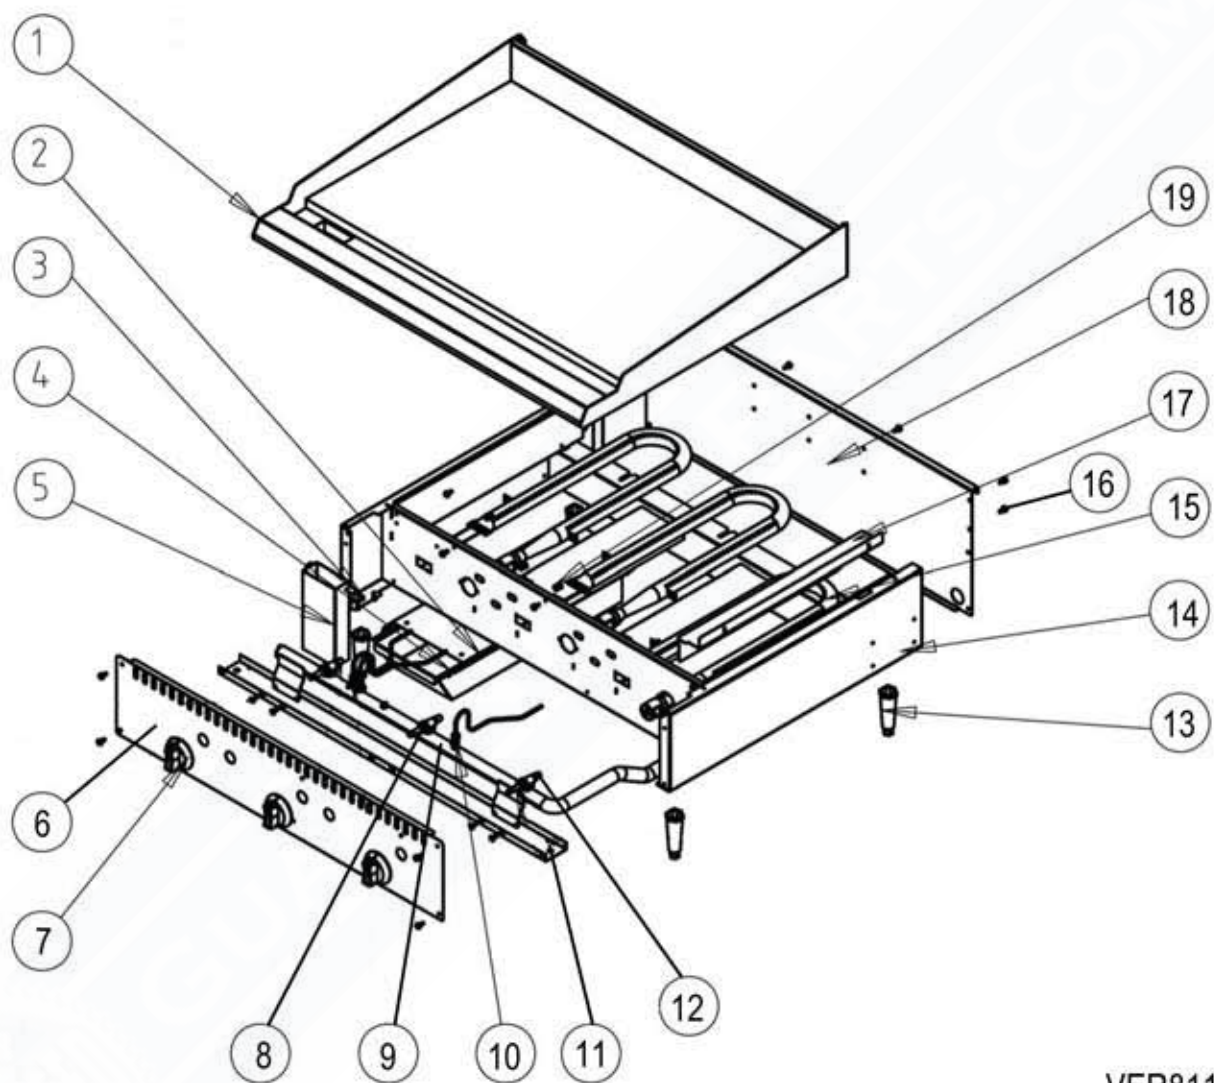

Gas Countertop Griddle

GUARANTEED PARTS.COM

VER811

Reference Number	Part Number	Description
1		Griddle Plate Assembly
2		Drip Tray Support Rack
3		Nut
4	CTG-4	Drip Tray Assembly
5		Drip Tray Leakage Pipe
6		Front Panel
7	CTG-7	Knob
8	CTG-8	Gas Valve
9		Gas Inlet Pipe
10		NG/LPG Conversion Valve
11		Bottom Plate for Control Box
12		Nozzle for Gas Valve
13		Foot
14		Body Shell
15	CTG-15	Burner
16		Screw
17		Gas Inlet Pipe Protect Plate
18		Rear Plate
19		Pilot