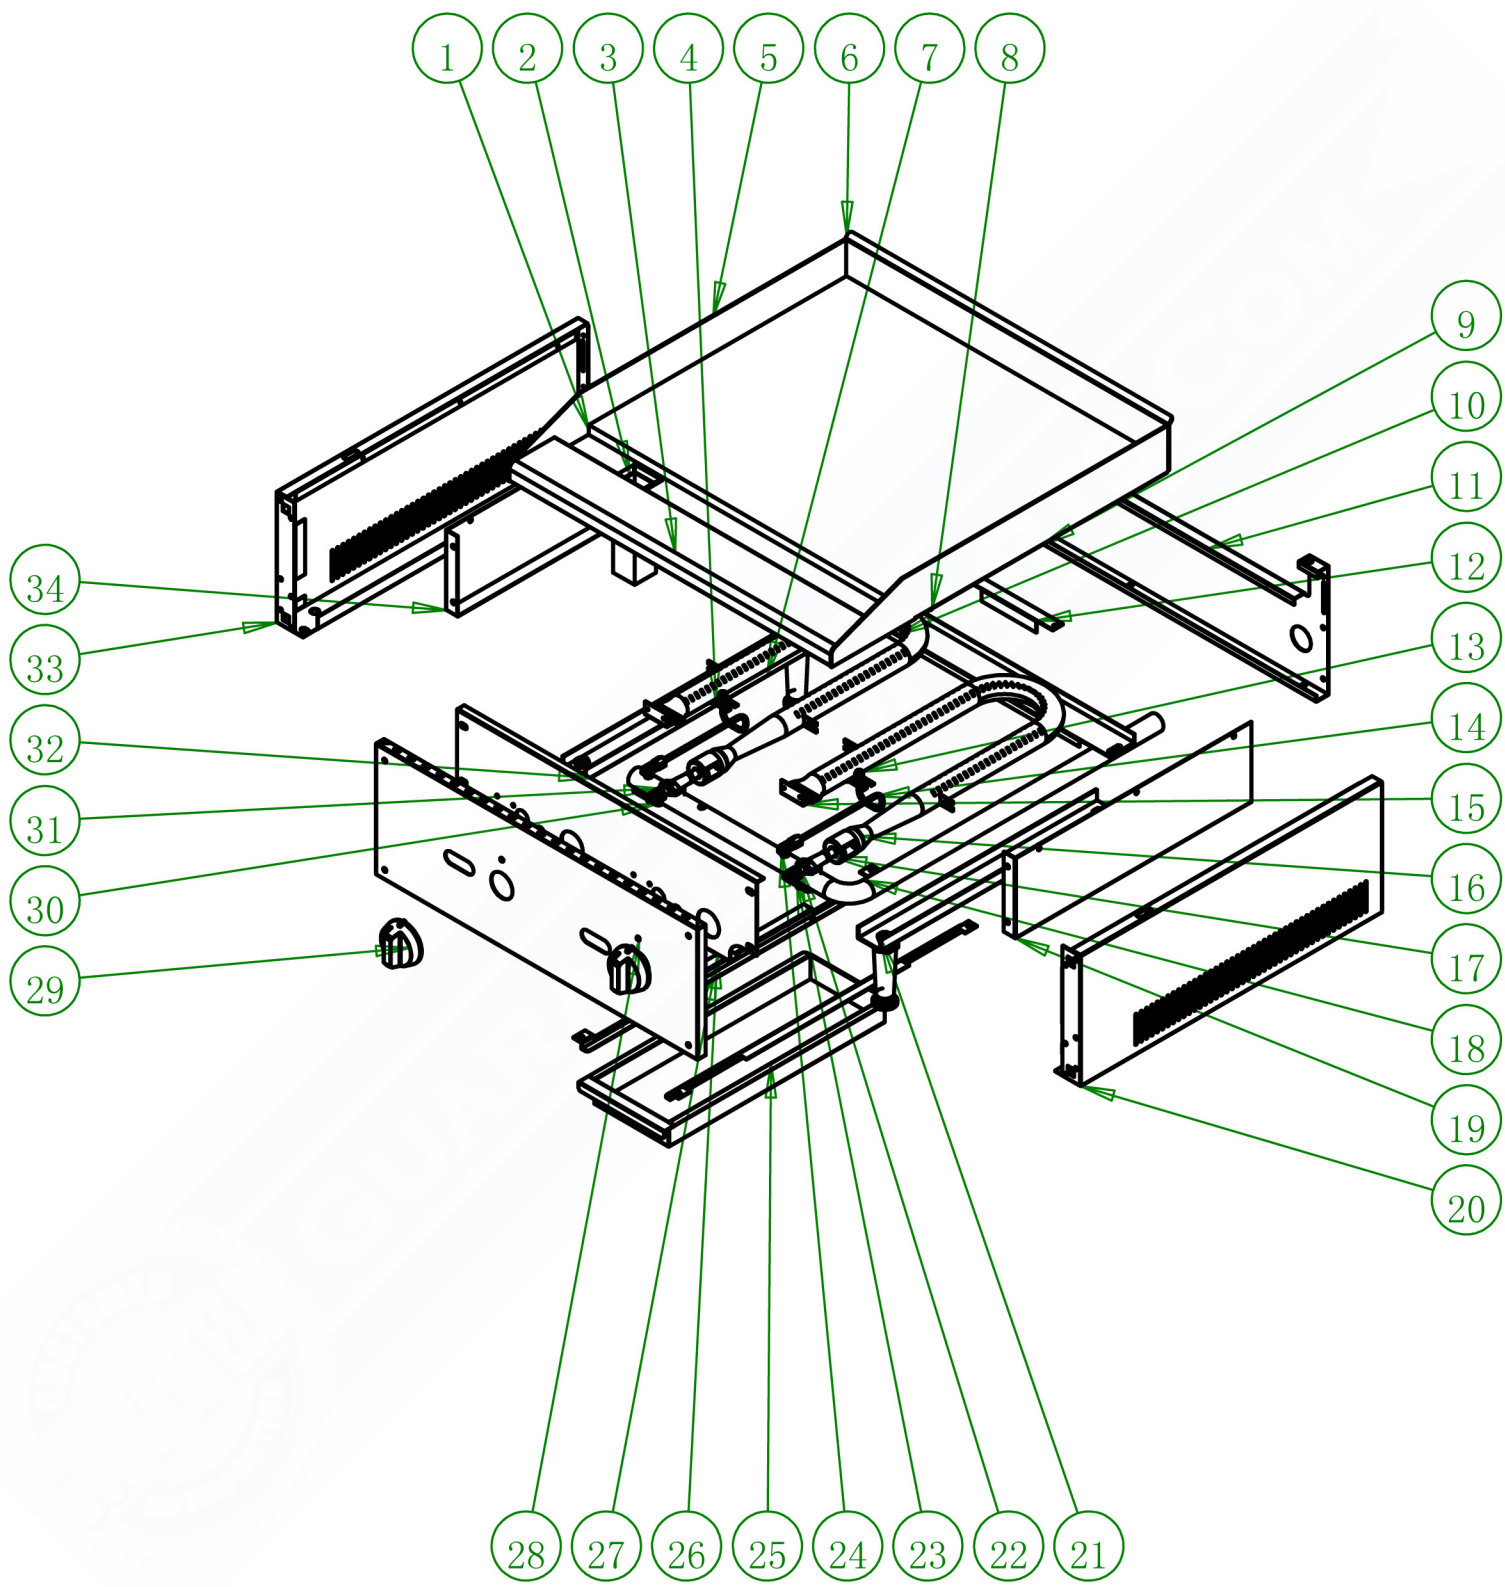

# **Standard Gas Countertop Griddle**

CLEARANCE PRICES.COM

**Standard Series Griddle Parts List**

Ref. No.	Description	QTY
1	Griddle plate	1
2	oil guide tube	1
3	front decorate plate	1
4	fixation plate for pilot	2
5	side boarding plate	1
6	rear boarding plate	1
7	plate to strengthen foot	2
8	set plate for boarding plate	1
9	side boarding plate	1
10	rear fixation plate for burner	1
11	rear plate	1
12	rear set plate for oil pan	1
13	pilot	2
14	gas pipe	2
15	burner support	2
16	burner assy	2
17	orifice	2
18	inlet gas pipe	1
19	inner chamber side plate, right	1
20	side plate, right	1
21	nut	4
22	gas valve	2
23	bolt	2
24	pilot valve	2
25	oil pan	1
26	front heat insulation plate	1
27	slideway for crumb tray	2
28	front panel	1
29	knob	2
30	set plate for inlet gas pipe	2
31	knob insert	2
32	foot	4
33	side plate, left	1
34	inner chamber side plate, left	1