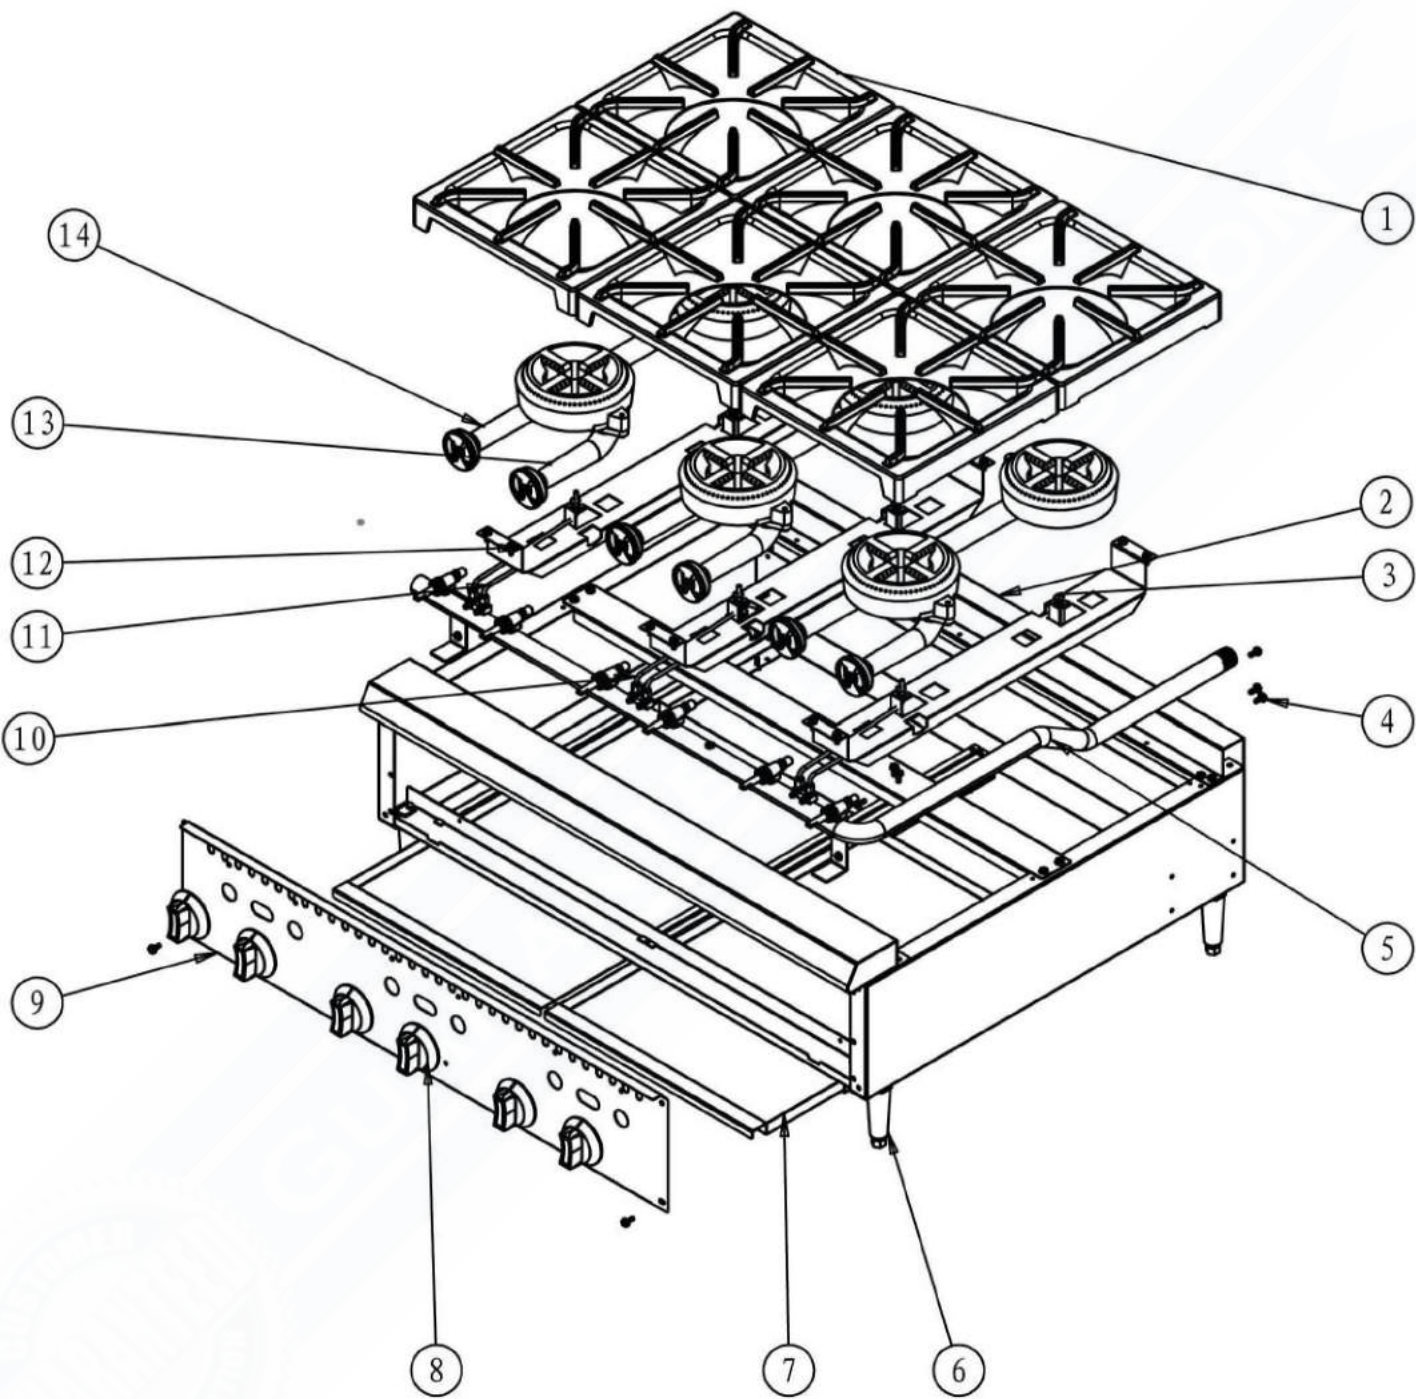

Gas Countertop Hot Plates

GUARANTEEDBESTPRICE.COM

Reference Number	Part Number	Description
1	CTH-1	Grate
2		Body Shell Assembly
3		Pilot
4		Screw
5	CTH1-5/CTH2-5	Gas Control Assembly
6		Foot
7	CTH1-7/CTH2-7/CTH3-7	Crumb Tray
8	CTG-7	Knob
9		Front Panel
10	CTH-10	Short Pilot Gas Pipe
11	CTH-11	Long Pilot Gas Pipe
12		Burner Rack
13		Short Burner Assembly
14	CTH-14	Long Burner Assembly