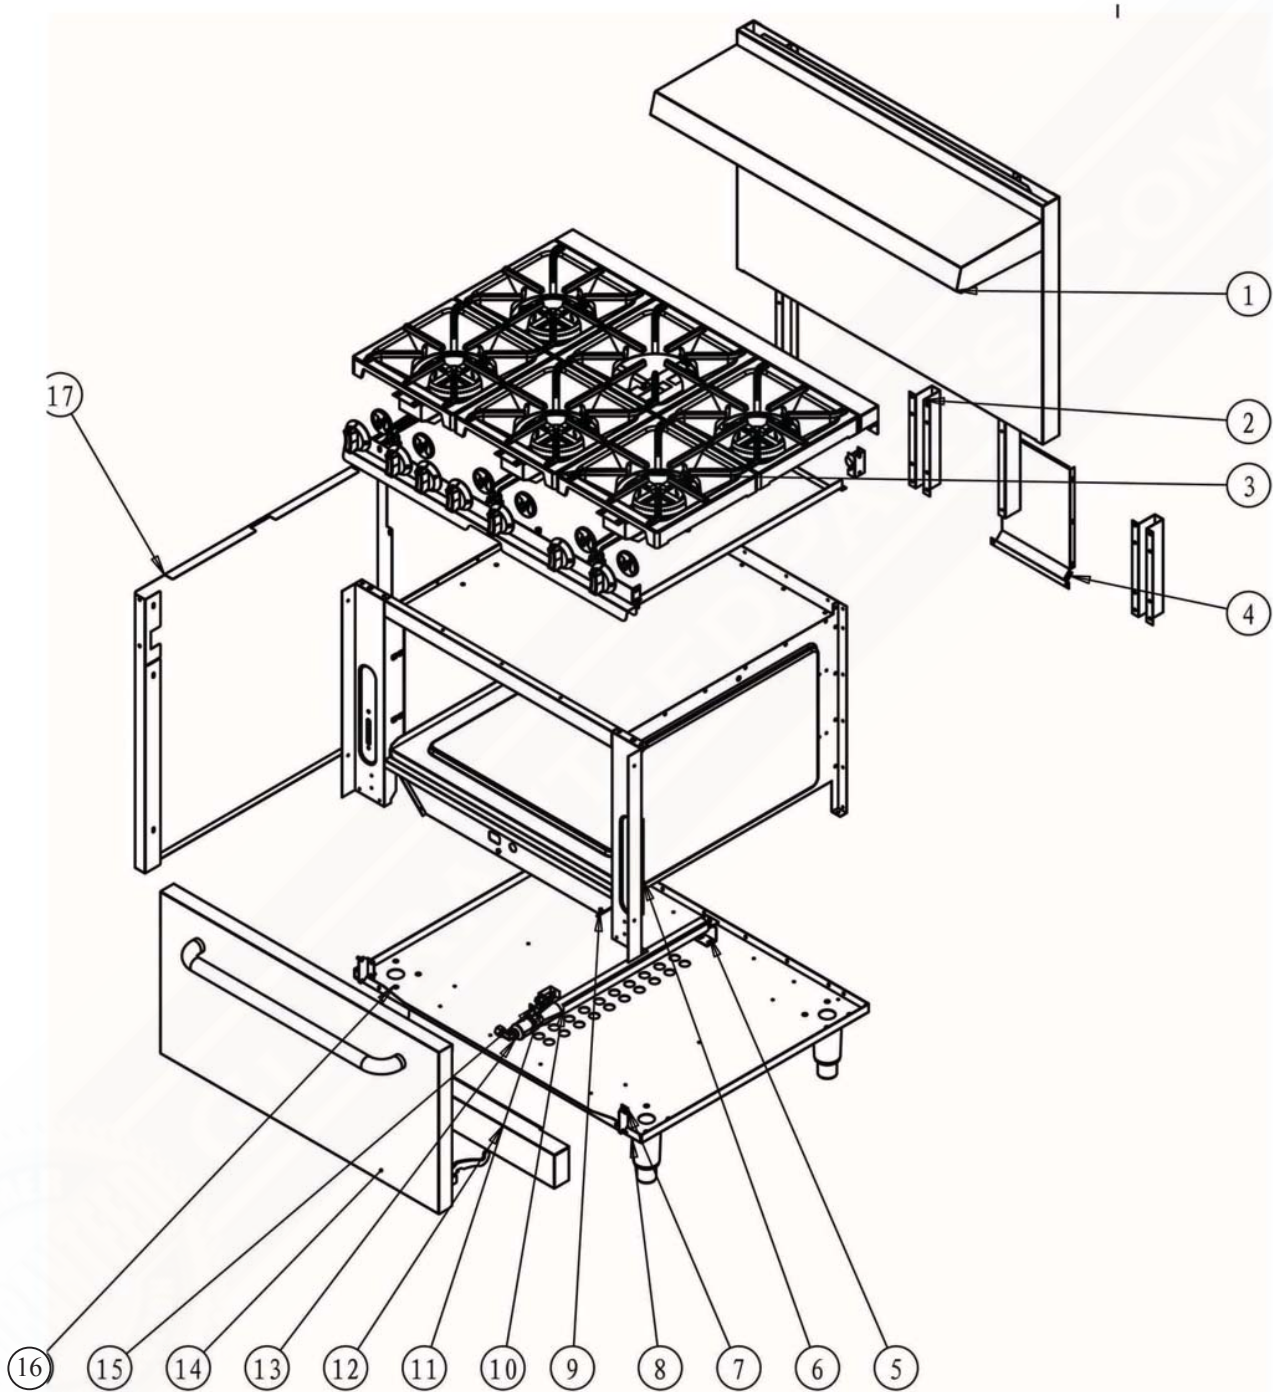

INSTRUCTION MANUAL

Gas Ranges

GUARANTEED BY www.garage.com

Parts Diagram for the Gas Ranges

Parts Diagram shown for 6 burner model.
4 and 10 burner models use the same parts

Diagram Number	Part Number	Description	Quantity for 4 Burner
1		Back Plate Assembly	1
2		Guide Trough for Back Plate	2
3		Gas Range Assembly	4
4		Inner Gas Chimney	1
5		Back Support for Burner	1
6		Oven Chamber Assembly	1
7		Hinge Assembly	2
8		Bottom Plate	1
9		Rivet	1
10		Pipe Burner	1
11		Pilot	1
12		Front Bottom Beam	1
13	GR-13	Oven Nozzle Angle Connector	1
14		Oven Door Assembly	1
15		Pilot Support Fixed Plate	1
16	GR-16	Adjustable Foot	4
17		Left Side Shell Plate	1
18		Right Side Shell Plate	1
19	GR-19	Sabarf Gas Valve	1
20	GR-20	Thermopile for Oven	1
21	GR-21	Gas Valves for Hoteplate	4
22	GR-22	Pilot for Hotplate	4
23	GR-23	Door Hinge	2