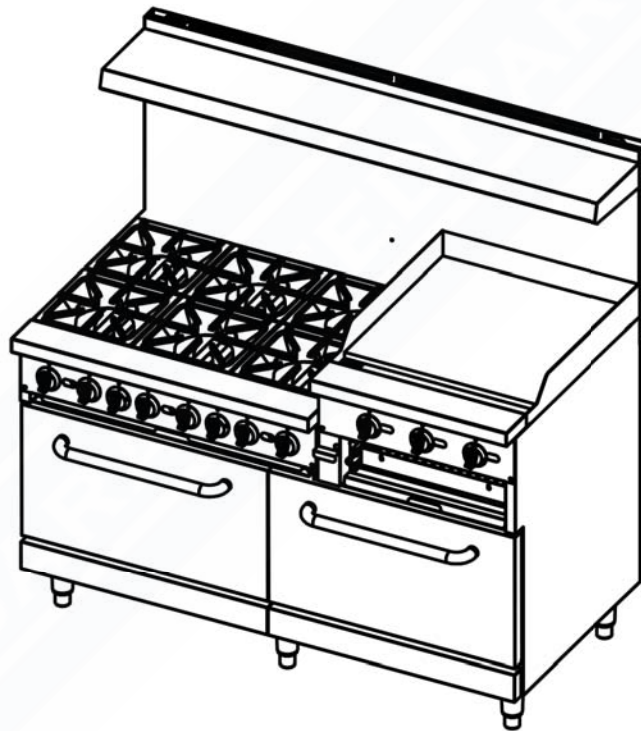

INSTRUCTION MANUAL

Gas Range/Griddle Combos

Exploded Diagrams and Parts Lists for the Range/Griddle Combos

36" Wide, 2 Burner, 24" Griddle Model

Diagram Number	Description	Quantity	Diagram Number	Description	Quantity
1	Rear Part of Back Plate	1	21	Rack Support	2
2	Front Part of Back Plate	1	22	Rack	2
3	Guide Trough of Back Plate	2	23	Knob for Oven	1
4	Inner Gas Chimney	1	24	Front Panel	1
5	Support Plate for Back Plate	2	25	Front Ledge	1
6	Griddle Framework Assembly	1	26	Knob	4
7	Griddle Plate Assembly	1	27	Crumb Tray for Top Burners	1
8	Right Side Shell Plate	1	28	Left Side Shell Plate	1
9	"U" Burner	2	29	Short Hotplate Burner	1
10	Crumb Tray for Griddle	1	30	22P Sarbarf Gas Valve	1
11	Oven Chamber Assembly	1	31	Orifice for Griddle	2
12	Griddle Oil Box Assembly	1	32	NG/LPG conversion valve AP6-1	1
13	Adjustable Foot	4	33	PB100 Valve	4
14	Bottom Plate for Oven Inner Chamber	1	34	Orifice for Hotplate	2
15	Orifice for Oven	1	35	Inlet Gas Pipe Assembly	1
16	Front Bottom Beam	1	36	NG/LPG Conversion Valve AP7-1	2
17	Door	1	37	Long Hotplate Burner	1
18	Door Handle	1	38	Grate	2
19	Pilot	1	39	Chimney Plate 2 for Griddle	1
20	Pipe Burner	1	40	Chimney Plate 1 for Griddle	1