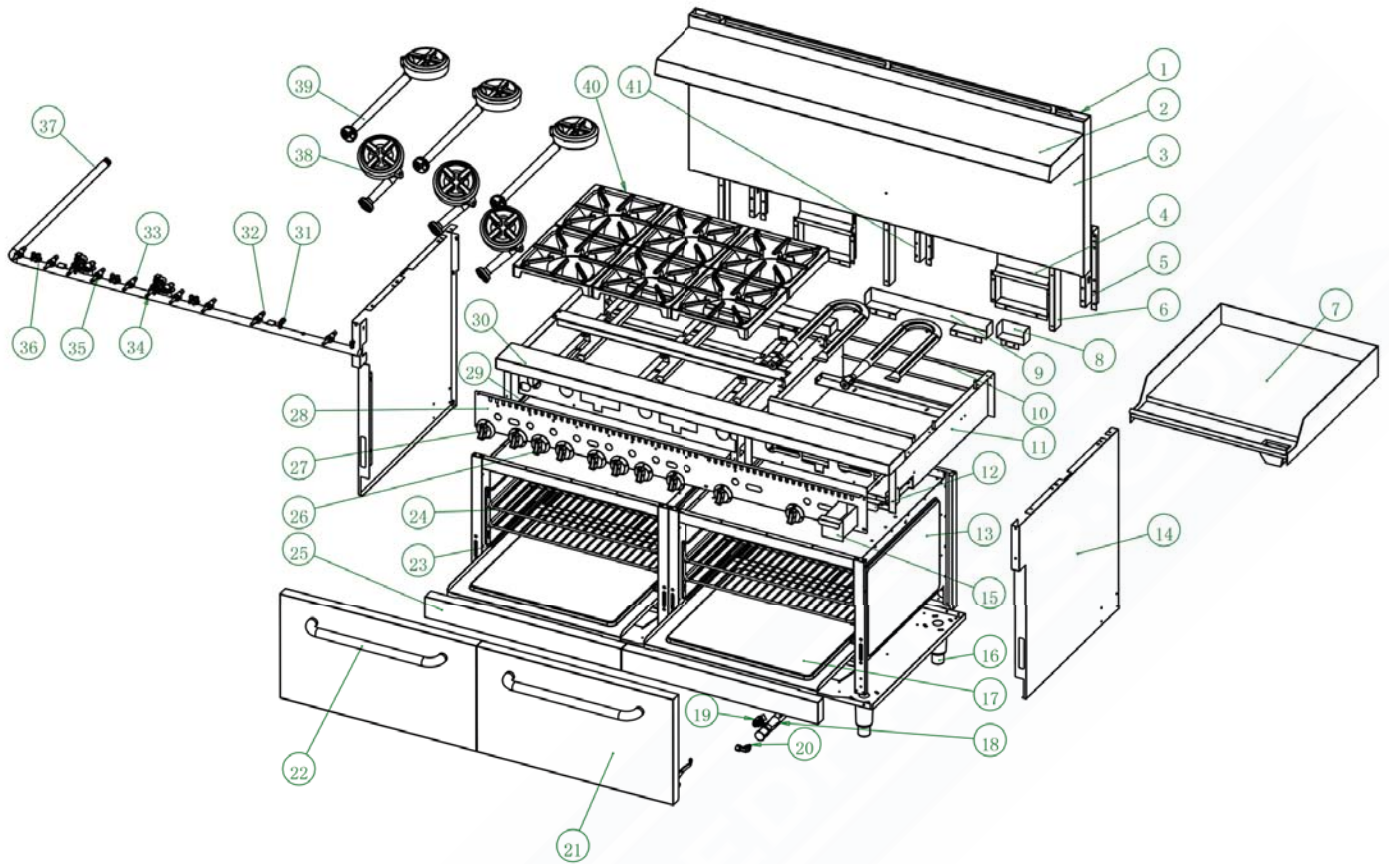

60" Wide, 6 Burner, 24" Griddle Model

Diagram Number	Description	Quantity	Diagram Number	Description	Quantity
1	Rear Part of Back Plate	1	21	Door	2
2	Stainless Steel Shelf	1	22	Door Handle	1
3	Front Part of Back Plate	1	23	Rack Support	4
4	Inner Gas Chimney	2	24	Rack	4
5	Guide Trough of Back Plate	2	25	Front Bottom Beam	2
6	Support Plate for Back Plate	3	26	Oven Knob	2
7	Griddle Plate Assembly	1	27	Burner Knob	8
8	Chimney Plate 1 for Griddle	1	28	Front Panel	1
9	Chimney Plate 2 for Griddle	1	29	Crumb Tray for Top Burners	1
10	"U" Burner	2	30	Decorate Plate	1
11	Griddle Framework Assembly	1	31	NG/LPG Conversion Valve AP7-1	2
12	Crumb Tray for Griddle	1	32	Orifice for Griddle	2
13	Oven Chamber Assembly	2	33	Orifice for Hotplate	6
14	Right Side Shell Plate	1	34	22P Sarbarf Gas Valve	2
15	Griddle Oil Box Assembly	1	35	PB100 Valve	8
16	Adjustable Foot	6	36	NG/LPG conversion valve AP6-1	3
17	Bottom Plate for Oven Inner Chamber	2	37	Inlet Gas Pipe Assembly	1
18	Pipe Burner	2	38	Short Hotplate Burner	3
19	Pilot	2	39	Long Hotplate Burner	3
20	Orifice for Oven	2	40	Grate	6
			41	Guide Trough of Back Plate	1