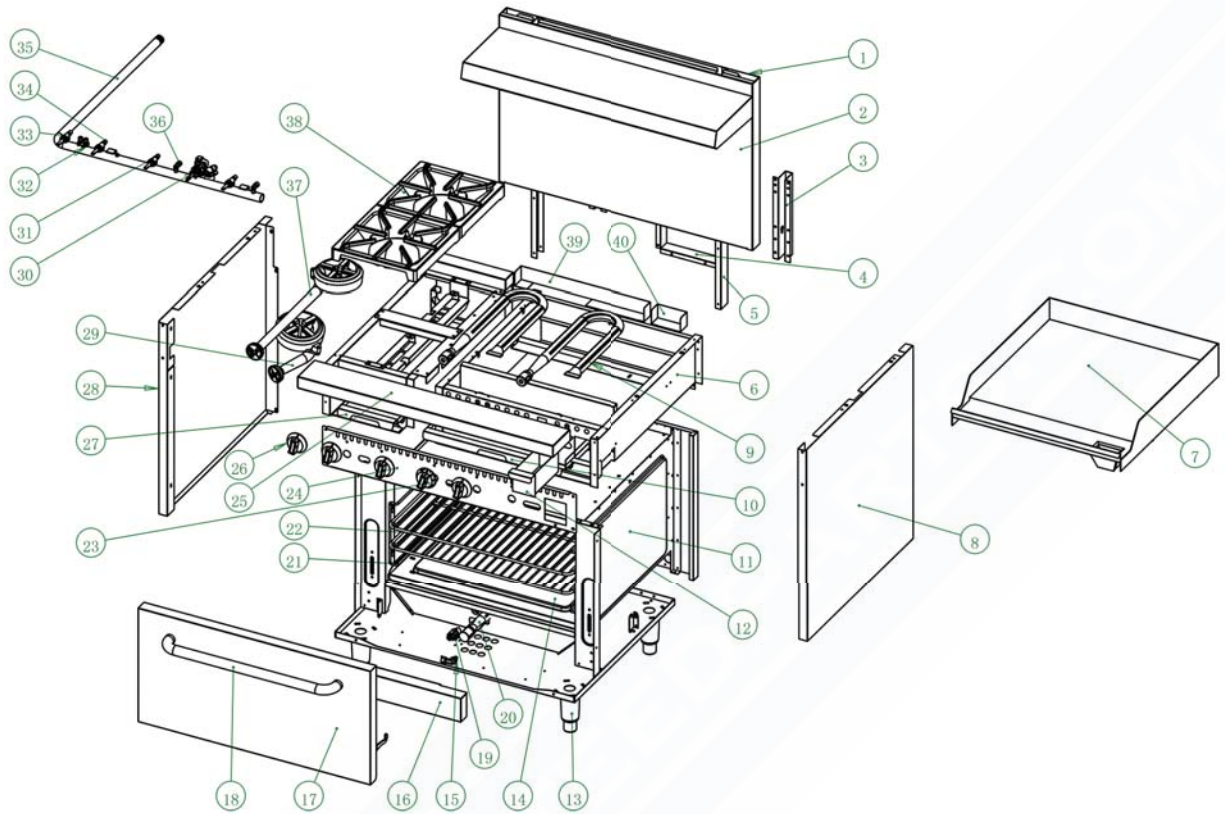

INSTRUCTION MANUAL

Gas Range/Griddle Combos

Exploded Diagrams and Parts Lists for the Range/Griddle Combos

36" Wide, 2 Burner, 24" Griddle Model

Diagram Number	Description	Quantity	Diagram Number	Description	Quantity
1	Rear Part of Back Plate	1	21	Rack Support	2
2	Front Part of Back Plate	1	22	Rack	2
3	Guide Trough of Back Plate	2	23	Knob for Oven	1
4	Inner Gas Chimney	1	24	Front Panel	1
5	Support Plate for Back Plate	2	25	Front Ledge	1
6	Griddle Framework Assembly	1	26	Knob	4
7	Griddle Plate Assembly	1	27	Crumb Tray for Top Burners	1
8	Right Side Shell Plate	1	28	Left Side Shell Plate	1
9	"U" Burner	2	29	Short Hotplate Burner	1
10	Crumb Tray for Griddle	1	30	22P Sarbarf Gas Valve	1
11	Oven Chamber Assembly	1	31	Orifice for Griddle	2
12	Griddle Oil Box Assembly	1	32	NG/LPG conversion valve AP6-1	1
13	Adjustable Foot	4	33	PB100 Valve	4
14	Bottom Plate for Oven Inner Chamber	1	34	Orifice for Hotplate	2
15	Orifice for Oven	1	35	Inlet Gas Pipe Assembly	1
16	Front Bottom Beam	1	36	NG/LPG Conversion Valve AP7-1	2
17	Door	1	37	Long Hotplate Burner	1
18	Door Handle	1	38	Grate	2
19	Pilot	1	39	Chimney Plate 2 for Griddle	1
20	Pipe Burner	1	40	Chimney Plate 1 for Griddle	1