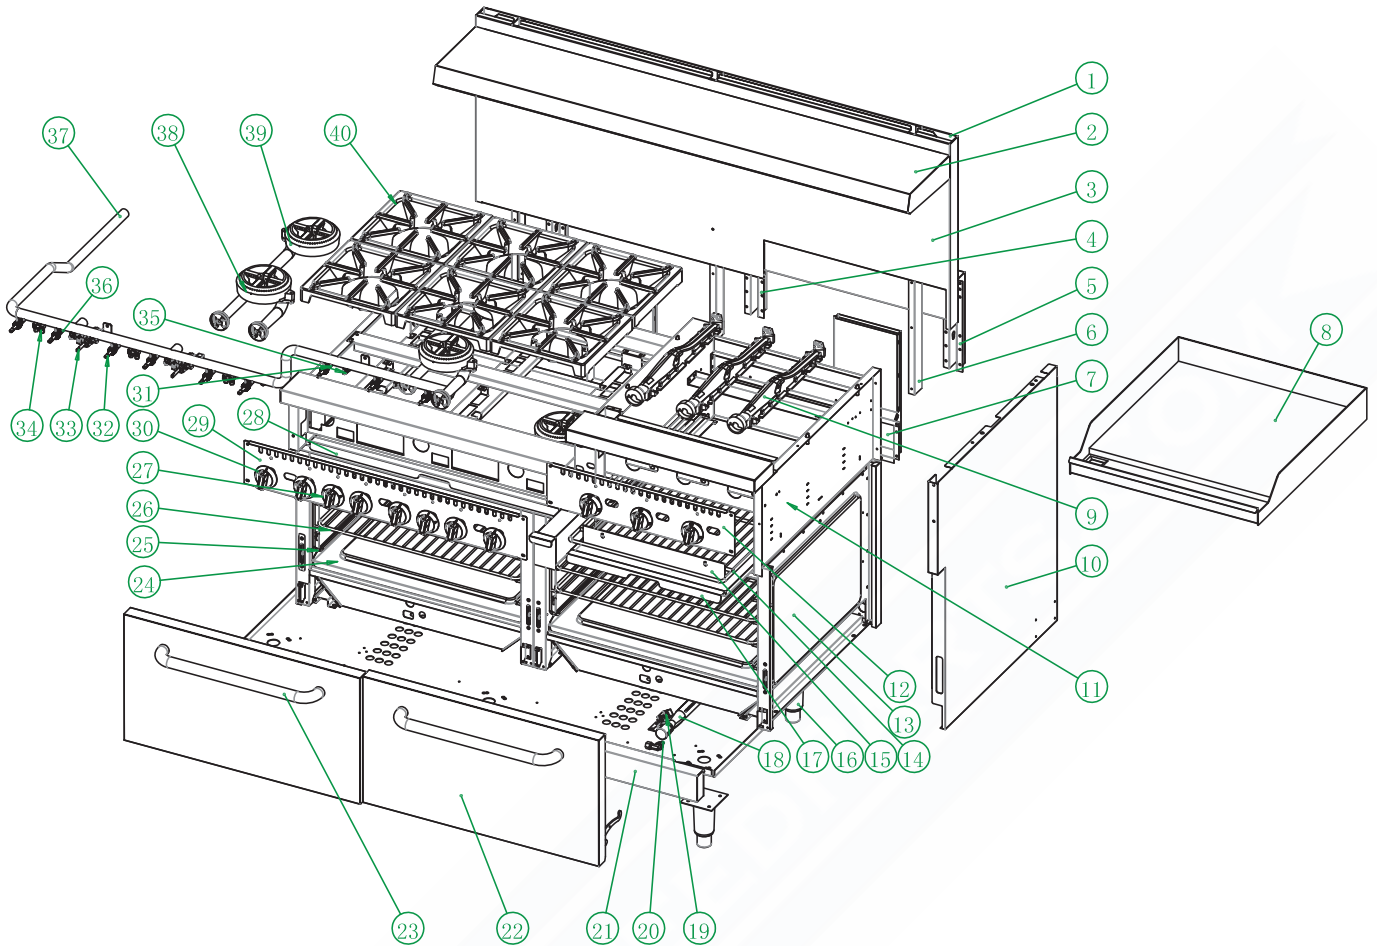

60" Wide, 6 Burner, 24" Griddle/Broiler Model

Diagram Number	Description	Quantity	Diagram Number	Description	Quantity
1	Rear Part of Back Plate	1	21	Front Bottom Beam	2
2	Decorate Cover	1	22	Door	2
3	Front Part of Back Plate	1	23	Door Handle	2
4	Guide Trough of Back Plate	1	24	Bottom Plate for Oven Inner Chamber	2
5	Guide Trough of Back Plate	2	25	Rack Support	4
6	Support Plate for Back Plate	3	26	Rack	4
7	Inner Gas Chimney	2	27	Oven Knob	2
8	Griddle Plate Assembly	1	28	Crumb Tray for Top Burners	1
9	Broiler Burner	3	29	Front Panel	1
10	Right Side Shell Plate	1	30	Burner Knob	9
11	Griddle/Broiler Framework Assembly	1	31	Orifice for Broiler	3
12	Front Panel	1	32	PB100 Valve	9
13	Oven Chamber Assembly	2	33	22P Sarbarf Gas Valve	2
14	Broiler Rack	1	34	NG/LPG conversion valve AP6-1	3
15	Crumb Tray	1	35	NG/LPG Conversion Valve AP7-1	3
16	Adjustable Foot	6	36	Orifice for Hotplate	6
17	Crumb Tray for Broiler	1	37	Inlet Gas Pipe Assembly	1
18	Pipe Burner	2	38	Short Hotplate Burner	3
19	Pilot	2	39	Long Hotplate Burner	3
20	Orifice for Oven	2	40	Grate	6