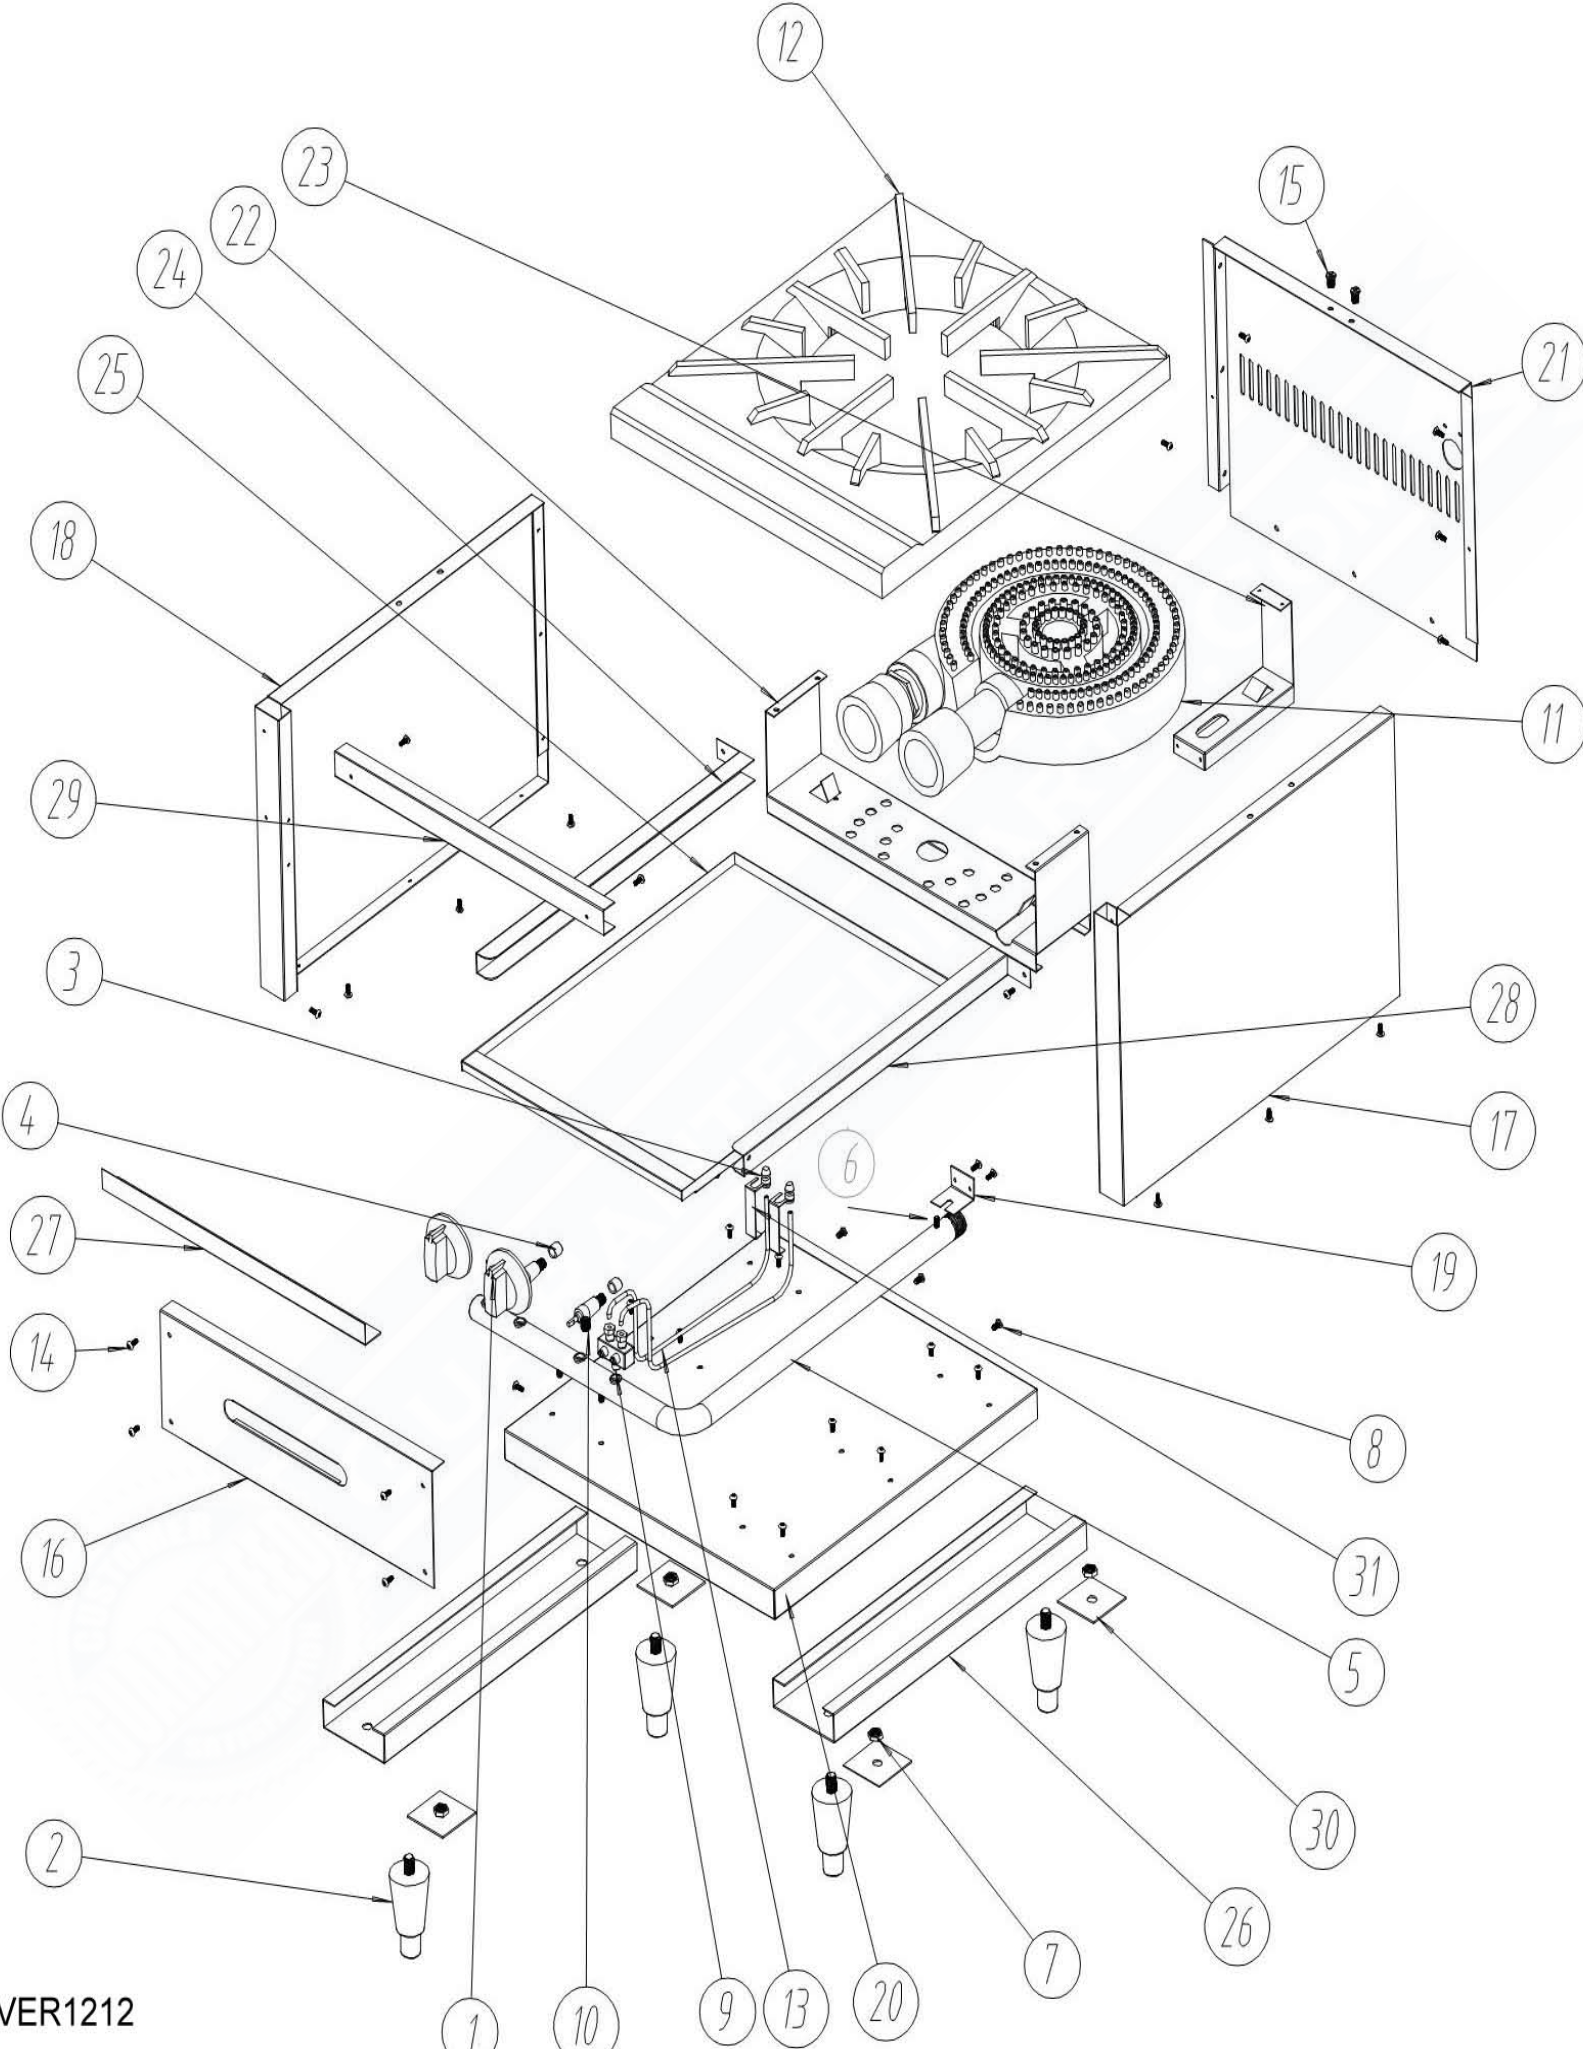

Gas Stock Pot Burner

GUARANTEED TO FEEL GOOD

VER1212

Ref. No.	Part Number	Description	QTY
1	CTG-7	knob	2
2	CG-F	adjustable foot	4
3		pilot	2
4	CTSP-4/31NG	orifice	2
5		inlet pipe	1
6		test plug of inlet pipe	1
7		nut	4
8		bolt	3
9		Adjust valve	1
10		A18 valve	2
11		burner	1
12		grate	1
13		pilot gas pipe	2
14		screw	36
15		screw	3
16		front panel	1
17		side plate , right	1
18		side plate , left	1
19		clip to fix inlet pipe	1
20		bottom base plate	1
21		rear plate	1
22		burner support	1
23		plate to connect burner support	1
24		left slideway for crumb tray	1
25	CTSP-25	crumb tray	1
26		foot strengthen plate	2
27		inlet pipe support	1
28		right slideway for crumb tray	1
29		front strengthen plate	1
30		plate to fix foot	4
31		plate to fix pilot	2