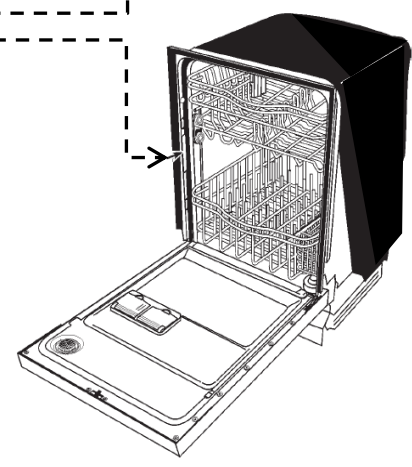

AGA MARVEL
GREENVILLE, MI 48838 MADE IN USA

MODEL NO.	SERIAL NO.
M60CSS-WS	20130627143H
SERVICE NUMBER	
M60CSS-WS	
115 VOLTS60HZ	1 PH
AMPS 7.0	POWER MODULE(S)
FOR USE WITH	FREEZER REFRIGERATOR
AGA MARVEL	NM11BF NM11BF
POWER MODULE(S)	

31736-001