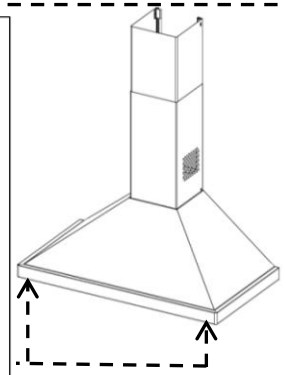

AGA MARVEL
GREENVILLE, MI 48838 MADE IN USA

MODEL NO.	SERIAL NO.
M60CSS-WS	20130627143H
SERVICE NUMBER	
M60CSS-WS	
115 VOLTS60HZ	1 PH
AMPS 7.0	POWER MODULE(S)
FOR USE WITH	FREEZER REFRIGERATOR
AGA MARVEL	NM11BF NM11BF
POWER MODULE(S)	

31736-001