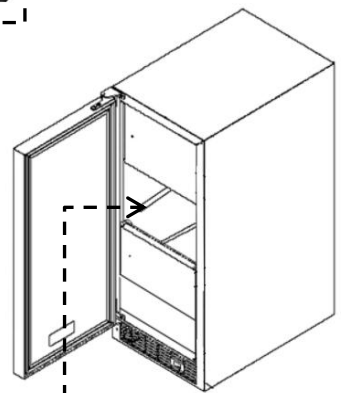

AGA MARVEL
GREENVILLE, MI 48838 MADE IN USA

MODEL NO.	SERIAL NO.
M60CSS-WS	20130627143H
SERVICE NUMBER	
M60CSS-WS	
115 VOLTS60HZ	1 PH
AMPS 7.0	POWER MODULE(S)
FOR USE WITH	FREEZER REFRIGERATOR
AGA MARVEL	NM11BF NM11BF
POWER MODULE(S)	

31736-001