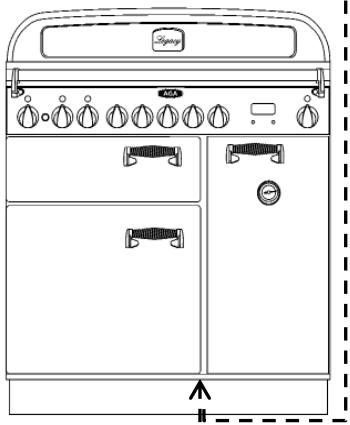

Left bottom front of liner

Rear of Product

AGA MARVEL
GREENVILLE, MI 48838 MADE IN USA

MODEL NO.	SERIAL NO.
M60CSS-WS	20130627143H
SERVICE NUMBER	
M60CSS-WS	
115 VOLTS60HZ	1 PH
AMPS 7.0	POWER MODULE(S)
FOR USE WITH	FREEZER REFRIGERATOR
AGA MARVEL	NM11BF NM11BF
POWER MODULE(S)	