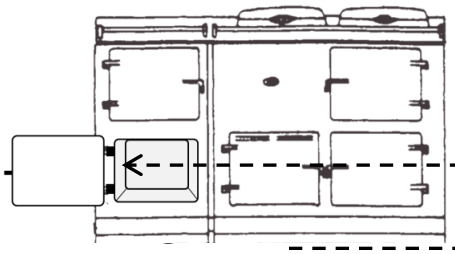

Left bottom front of liner

Rear of Product

AGA MARVEL
GREENVILLE, MI 48838 MADE IN USA

MODEL NO.	SERIAL NO.
M60CSS-WS	20130627143H
SERVICE NUMBER	
M60CSS-WS	
115 VOLTS60HZ	1 PH
AMPS 7.0	POWER MODULE(S)
FOR USE WITH	FREEZER REFRIGERATOR
AGA MARVEL	NM11BF NM11BF
POWER MODULE(S)	