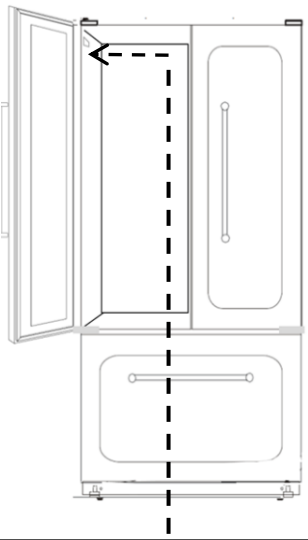

Rear of Product

Left bottom front of liner

AGA MARVEL
GREENVILLE, MI 48838 MADE IN USA

MODEL NO.	SERIAL NO.				
M60CSS-WS	20130627143H				
SERVICE NUMBER					
M60CSS-WS					
115 VOLTS60HZ	1 PH				
AMPS 7.0	POWER MODULE(S)				
FOR USE WITH AGA MARVEL POWER MODULE(S)	<table border="1"> <tr> <td>FREEZER</td> <td>REFRIGERATOR</td> </tr> <tr> <td>NM11BF</td> <td>NM11BF</td> </tr> </table>	FREEZER	REFRIGERATOR	NM11BF	NM11BF
FREEZER	REFRIGERATOR				
NM11BF	NM11BF				

MPRO		30		AR		BB		F		L		L		P	
SERIES		CABINET WIDTH/ TYPE		PLATFORM		CABINET/ DOOR COLOR		DOOR TYPE		LOCK		DOOR SWING		PUMP/ TAP	
MPRO	PROFESSIONAL	3	15"	ADAM	ADA REFRIGERATOR	BB	BLACK CABINET/ DOOR	F	SOLID	L	LOCK	L	LEFT	P	PUMP
	MARVEL	6	24" FORCED AIR	ARM	ALL REFRIGERATOR UNDER COUNTER	BC	BLACK CABINET/ CRANBERRY DOOR	G	GLASS		NO LOCK	R	RIGHT	X	NO TAP
		8	30"	AROM	OUTDOOR ALL REFRIGERATOR	BD	OVERLAY GLASS DOOR	O	OVERLAY						(BEER)
		15	15" COMPACT CRESCENT ICE	BARM	BEVERAGE CENTER	BI	BLACK CABINET/ IVORY DOOR								NO PUMP
		25	15" UNDER COUNTER CRESCENT ICE	DZE	DUAL ZONE WINE	BS	BLACK CABINET/ STAINLESS DOOR								
		30	15" CLEAR ICE	GARM	BEVERAGE CENTER	WS	WHITE INT/ STAINLESS EXT								
		60	24" REFRIGERATED DRAWERS	HK	BEER DISPENSER	WW	WHITE CABINET/ DOOR								
		61	24" COLD PLATE	IMAT	ADA ICE MACHINE										
		66	24" STACK UNIT	IMT	ICE MACHINE										
		80	30"	RD	REFRIGERATED DRAWERS										
		30	15" OUTDOOR	RF	REFRIGERATOR FREEZER										
		60	24" OUTDOOR	SBARE	BEVERAGE CENTER SENTRY										
				SWCE	WINE CELLAR SENTRY										
				WCM	WINE CELLAR MICRO SENTRY										
				DZAR	DUAL ZONE/ ALL REFRIGERATOR										
				WDM	WINE CELLAR/REFRIGERATED DRAWERS										