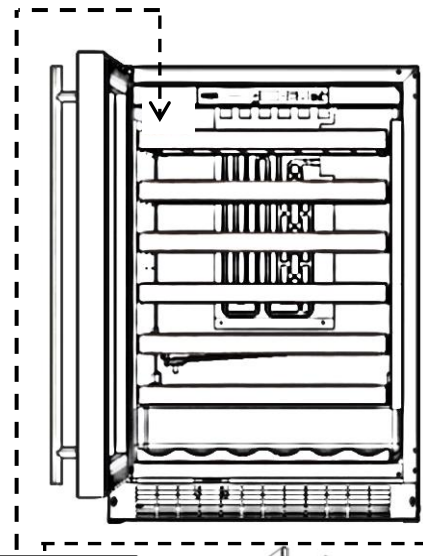

Rear of Product

Left bottom front of liner

AGA MARVEL
GREENVILLE, MI 48838 MADE IN USA

MODEL NO.	SERIAL NO.				
M60CSS-WS	20130627143H				
SERVICE NUMBER					
M60CSS-WS					
115 VOLTS60HZ	1 PH				
AMPS 7.0	POWER MODULE(S)				
FOR USE WITH AGA MARVEL POWER MODULE(S)	<table border="1"> <tr> <td>FREEZER</td> <td>REFRIGERATOR</td> </tr> <tr> <td>NM11BF</td> <td>NM11BF</td> </tr> </table>	FREEZER	REFRIGERATOR	NM11BF	NM11BF
FREEZER	REFRIGERATOR				
NM11BF	NM11BF				