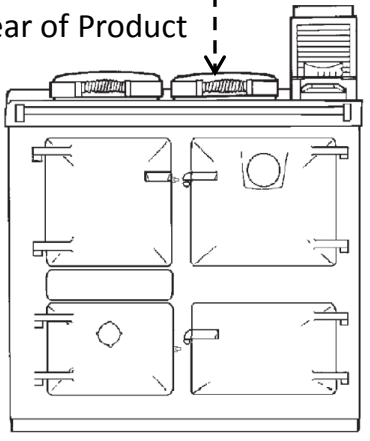

Rear of Product

Left bottom front of liner

AGA MARVEL
GREENVILLE, MI 48838 MADE IN USA

MODEL NO.	SERIAL NO.				
M60CSS-WS	20130627143H				
SERVICE NUMBER					
M60CSS-WS					
115 VOLTS60HZ	1 PH				
AMPS 7.0	POWER MODULE(S)				
FOR USE WITH AGA MARVEL POWER MODULE(S)	<table border="1"> <tr> <td>FREEZER</td> <td>REFRIGERATOR</td> </tr> <tr> <td>NM11BF</td> <td>NM11BF</td> </tr> </table>	FREEZER	REFRIGERATOR	NM11BF	NM11BF
FREEZER	REFRIGERATOR				
NM11BF	NM11BF				