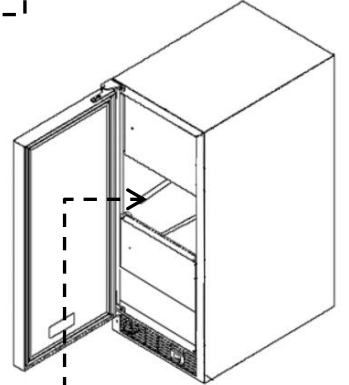

Rear of Product

Left bottom front of liner

AGA MARVEL
GREENVILLE, MI 48838 MADE IN USA

MODEL NO.	SERIAL NO.				
M60CSS-WS	20130627143H				
SERVICE NUMBER					
M60CSS-WS					
115 VOLTS60HZ	1 PH				
AMPS 7.0	POWER MODULE(S)				
FOR USE WITH AGA MARVEL POWER MODULE(S)	<table border="1"> <tr> <td>FREEZER</td> <td>REFRIGERATOR</td> </tr> <tr> <td>NM11BF</td> <td>NM11BF</td> </tr> </table>	FREEZER	REFRIGERATOR	NM11BF	NM11BF
FREEZER	REFRIGERATOR				
NM11BF	NM11BF				

MPRO		30		AR		BB		F		L		L		P	
SERIES		CABINET WIDTH/ TYPE		PLATFORM		CABINET/ DOOR COLOR		DOOR TYPE		LOCK		DOOR SWING		PUMP/ TAP	
MPRO	PROFESSIONAL	3	15"	ADAM	ADA REFRIGERATOR	BB	BLACK CABINET/ DOOR	F	SOLID	L	LOCK	L	LEFT	P	PUMP
	MARVEL	6	24" FORCED AIR	ARM	ALL REFRIGERATOR UNDER COUNTER	BC	BLACK CABINET/ CRANBERRY DOOR	G	GLASS		NO LOCK	R	RIGHT	X	NO TAP
		8	30"	AROM	OUTDOOR ALL REFRIGERATOR	BD	OVERLAY GLASS DOOR	O	OVERLAY						(BEER)
		15	15" COMPACT CRESCENT ICE	BARM	BEVERAGE CENTER	BI	BLACK CABINET/ IVORY DOOR								NO PUMP
		25	15" UNDER COUNTER CRESCENT ICE	DZE	DUAL ZONE WINE	BS	BLACK CABINET/ STAINLESS DOOR								
		30	15" CLEAR ICE	GARM	BEVERAGE CENTER	WS	WHITE INT/ STAINLESS EXT								
		60	24" REFRIGERATED DRAWERS	HK	BEER DISPENSER	WW	WHITE CABINET/ DOOR								
		61	24" COLD PLATE	IMAT	ADA ICE MACHINE										
		66	24" STACK UNIT	IMT	ICE MACHINE										
		80	30"	RD	REFRIGERATED DRAWERS										
		30	15" OUTDOOR	RF	REFRIGERATOR FREEZER										
		60	24" OUTDOOR	SBARE	BEVERAGE CENTER SENTRY										
				SWCE	WINE CELLAR SENTRY										
				WCM	WINE CELLAR MICRO SENTRY										
				DZAR	DUAL ZONE/ ALL REFRIGERATOR										
				WDM	WINE CELLAR/REFRIGERATED DRAWERS										