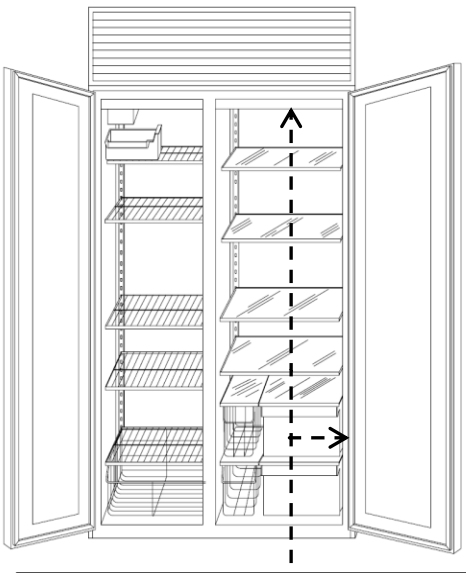

Rear of Product

Left bottom front of liner

AGA MARVEL
GREENVILLE, MI 48838 MADE IN USA

MODEL NO.	SERIAL NO.				
M60CSS-WS	20130627143H				
SERVICE NUMBER					
M60CSS-WS					
115 VOLTS60HZ	1 PH				
AMPS 7.0	POWER MODULE(S)				
FOR USE WITH AGA MARVEL POWER MODULE(S)	<table border="1"> <tr> <td>FREEZER</td> <td>REFRIGERATOR</td> </tr> <tr> <td>NM11BF</td> <td>NM11BF</td> </tr> </table>	FREEZER	REFRIGERATOR	NM11BF	NM11BF
FREEZER	REFRIGERATOR				
NM11BF	NM11BF				

MPRO		30		AR		BB		F		L		L		P	
SERIES		CABINET WIDTH/ TYPE		PLATFORM		CABINET/ DOOR COLOR		DOOR TYPE		LOCK		DOOR SWING		PUMP/ TAP	
MPRO	PROFESSIONAL	3	15"	ADAM	ADA REFRIGERATOR	BB	BLACK CABINET/ DOOR	F	SOLID	L	LOCK	L	LEFT	P	PUMP
	MARVEL	6	24" FORCED AIR	ARM	ALL REFRIGERATOR UNDER COUNTER	BC	BLACK CABINET/ CRANBERRY DOOR	G	GLASS		NO LOCK	R	RIGHT	X	NO TAP
		8	30"	AROM	OUTDOOR ALL REFRIGERATOR	BD	OVERLAY GLASS DOOR	O	OVERLAY						(BEER)
		15	15" COMPACT CRESCENT ICE	BARM	BEVERAGE CENTER	BI	BLACK CABINET/ IVORY DOOR								NO PUMP
		25	15" UNDER COUNTER CRESCENT ICE	DZE	DUAL ZONE WINE	BS	BLACK CABINET/ STAINLESS DOOR								
		30	15" CLEAR ICE	GARM	BEVERAGE CENTER	WS	WHITE INT/ STAINLESS EXT								
		60	24" REFRIGERATED DRAWERS	HK	BEER DISPENSER	WW	WHITE CABINET/ DOOR								
		61	24" COLD PLATE	IMAT	ADA ICE MACHINE										
		66	24" STACK UNIT	IMT	ICE MACHINE										
		80	30"	RD	REFRIGERATED DRAWERS										
		30	15" OUTDOOR	RF	REFRIGERATOR FREEZER										
		60	24" OUTDOOR	SBARE	BEVERAGE CENTER SENTRY										
				SWCE	WINE CELLAR SENTRY										
				WCM	WINE CELLAR MICRO SENTRY										
				DZAR	DUAL ZONE/ ALL REFRIGERATOR										
				WDM	WINE CELLAR/REFRIGERATED DRAWERS										