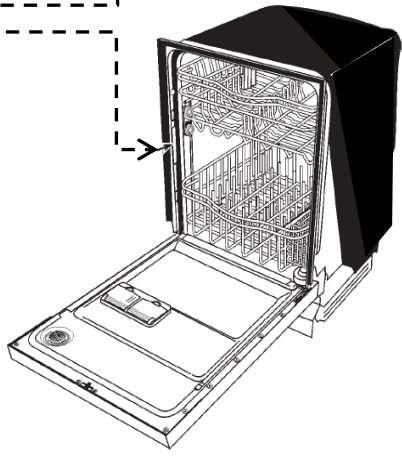

Rear of Product

Left bottom front of liner

AGA MARVEL
GREENVILLE, MI 48838 MADE IN USA

MODEL NO.	SERIAL NO.				
M60CSS-WS	20130627143H				
SERVICE NUMBER					
M60CSS-WS					
115 VOLTS60HZ	1 PH				
AMPS 7.0	POWER MODULE(S)				
FOR USE WITH AGA MARVEL POWER MODULE(S)	<table border="1"> <tr> <td>FREEZER</td> <td>REFRIGERATOR</td> </tr> <tr> <td>NM11BF</td> <td>NM11BF</td> </tr> </table>	FREEZER	REFRIGERATOR	NM11BF	NM11BF
FREEZER	REFRIGERATOR				
NM11BF	NM11BF				

MPRO		30		AR		BB		F		L		L		P	
SERIES		CABINET WIDTH/ TYPE		PLATFORM		CABINET/ DOOR COLOR		DOOR TYPE		LOCK		DOOR SWING		PUMP/ TAP	
MPRO	PROFESSIONAL	3	15"	ADAM	ADA REFRIGERATOR	BB	BLACK CABINET/ DOOR	F	SOLID	L	LOCK	L	LEFT	P	PUMP
	MARVEL	6	24" FORCED AIR	ARM	ALL REFRIGERATOR UNDER COUNTER	BC	BLACK CABINET/ CRANBERRY DOOR	G	GLASS		NO LOCK	R	RIGHT	X	NO TAP
		8	30"	AROM	OUTDOOR ALL REFRIGERATOR	BD	OVERLAY GLASS DOOR	O	OVERLAY						(BEER)
		15	15" COMPACT CRESCENT ICE	BARM	BEVERAGE CENTER	BI	BLACK CABINET/ IVORY DOOR								NO PUMP
		25	15" UNDER COUNTER CRESCENT ICE	DZE	DUAL ZONE WINE	BS	BLACK CABINET/ STAINLESS DOOR								
		30	15" CLEAR ICE	GARM	BEVERAGE CENTER	WS	WHITE INT/ STAINLESS EXT								
		60	24" REFRIGERATED DRAWERS	HK	BEER DISPENSER	WW	WHITE CABINET/ DOOR								
		61	24" COLD PLATE	IMAT	ADA ICE MACHINE										
		66	24" STACK UNIT	IMT	ICE MACHINE										
		80	30"	RD	REFRIGERATED DRAWERS										
		30	15" OUTDOOR	RF	REFRIGERATOR FREEZER										
		60	24" OUTDOOR	SBARE	BEVERAGE CENTER SENTRY										
				SWCE	WINE CELLAR SENTRY										
				WCM	WINE CELLAR MICRO SENTRY										
				DZAR	DUAL ZONE/ ALL REFRIGERATOR										
				WDM	WINE CELLAR/REFRIGERATED DRAWERS										