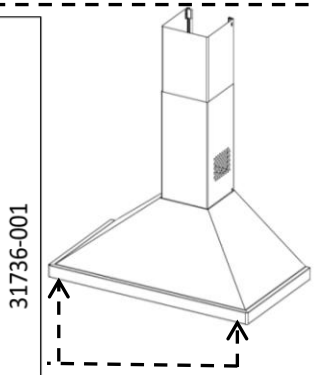

Rear of Product

Left bottom front of liner

AGA MARVEL
GREENVILLE, MI 48838 MADE IN USA

MODEL NO.	SERIAL NO.				
M60CSS-WS	20130627143H				
SERVICE NUMBER					
M60CSS-WS					
115 VOLTS60HZ	1 PH				
AMPS 7.0	POWER MODULE(S)				
FOR USE WITH AGA MARVEL POWER MODULE(S)	<table border="1"> <tr> <td>FREEZER</td> <td>REFRIGERATOR</td> </tr> <tr> <td>NM11BF</td> <td>NM11BF</td> </tr> </table>	FREEZER	REFRIGERATOR	NM11BF	NM11BF
FREEZER	REFRIGERATOR				
NM11BF	NM11BF				