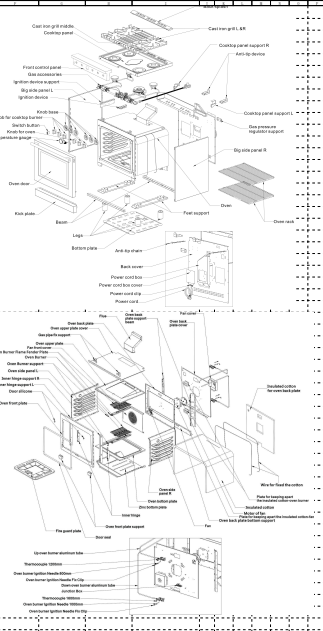

A	B	C	D	E	F	G	H	I	J	K	L	M	N
1	No.	Part Name	Part code	QTY										
2	1	Door silicone	1. 5. 05. 26	2										
3	2	Inner hinge support L	2. 1. 28. 28	1										
4	3	Inner hinge support R	2. 1. 28. 29	1										
5	4	Oven side panel L	1. 2. 01. 2. 01. 11	2										
6	5	Oven burner support	2. 1. 28. 7	2										
7	6	Oven burner	1. 3. 07. 40	2										
8	7	Oven burner flame fener plate	1. 2. 11. 34	2										
9	8	Fan front cover	1. 2. 01. 2. 13. 01	1										
10	9	Oven upper plate	1. 2. 01. 2. 02. 22	1										
11	10	Gas pipe fix support	2. 1. 28. 33	2										
12	11	Oven upper plate cover	2. 1. 28. 12	1										
13	12	Oven back plate	1. 2. 01. 2. 04. 3. 30	1										
14	13	Flue up cover	2. 1. 28. 17	1										
15	14	Flue bottom cover	2. 1. 28. 18	1										
16	15	Oven back plate support	2. 1. 28. 8	2										
17	16	Oven back plate cover	2. 1. 28. 11	1										
18	17	Fan cover	2. 1. 28. 22	1										
19	18	Insulated cotton for oven back plate	1. 8. 4. 33	1										
20	19	Wire for fixed the cotton	1. 8. 2. 3	2										
21	20	Plate for keeping apart the insulated cotton-oven burner	2. 1. 28. 20	2										
22	21	Insulated cotton	1. 8. 4. 32	1										
23	22	Motor of fan	1. 4. 12. 15	1										
24	23	Plate for keeping apart the insulated cotton-fan	2. 1. 28. 19	1										
25	24	Oven back plate bottom support	2. 1. 18. 18. 083201	1										
26	25	Fan	1. 4. 12. 15	1										
27	26	Oven side panel R	1. 2. 01. 2. 01. 12	1										
28	27	Oven bottom plate	1. 2. 01. 2. 07. 08	1										
29	28	Zinc bottom plate	2. 1. 28. 1	1										
30	29	Zinc bottom flat plate	2. 1. 28. 2	1										
31	30	Inner hinge	1. 2. 03. 02. 12	2										
32	31	Oven front plate support	2. 1. 28. 27	2										
33	32	Door seal	1. 5. 06. 11	1										
34	33	Oven front plate	1. 2. 01. 2. 03. 20	1										
35	34	Fire guard plate	1. 2. 01. 2. 05. 08	1										
36	35	Up oven burner aluminum tube	1. 3. 05. 3. 1. 3. 99	1										
37	36	Thermocouple 1200mm	1. 4. 18. 22	1										
38	37	Oven burner ignition needle 800mm	1. 4. 07. 1. 3. 14	1										
39	38	Oven burner ignition needle fix clip	1. 4. 07. 3. 04	2										
40	39	Down oven burner aluminum tube	1. 3. 05. 3. 1. 3. 100	1										
41	40	Junction box	1. 4. 10. 6	1										
42	41	Thermocouple 1600mm	1. 4. 18. 23	1										
43	42	Oven burner ignition needle 1200mm	1. 4. 07. 1. 3. 27	1