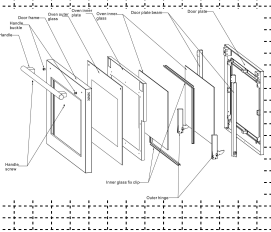

A	B	C	D	E	F	G	H	I	J	K	L	M	N
1	No.	Part Name	Part code	QTY										
2	1	Door silicone	1. 5. 05. 26	2										
3	2	Inner hinge support L	2. 1. 28. 28	1										
4	3	Inner hinge support R	2. 1. 28. 29	1										
5	4	Oven side panel L	1. 2. 01. 2. 01. 11	2										
6	5	Oven burner support	2. 1. 28. 7	2										
7	6	Oven burner	1. 3. 07. 40	2										
8	7	Oven burner flame fener plate	1. 2. 11. 34	2										
9	8	Fan front cover	1. 2. 01. 2. 13. 01	1										
10	9	Oven upper plate	1. 2. 01. 2. 02. 22	1										
11	10	Gas pipe fix support	2. 1. 28. 33	2										
12	11	Oven upper plate cover	2. 1. 28. 12	1										
13	12	Oven back plate	1. 2. 01. 2. 04. 3. 30	1										
14	13	Flue up cover	2. 1. 28. 17	1										
15	14	Flue bottom cover	2. 1. 28. 18	1										
16	15	Oven back plate support	2. 1. 28. 8	2										
17	16	Oven back plate cover	2. 1. 28. 11	1										
18	17	Fan cover	2. 1. 28. 22	1										
19	18	Insulated cotton for oven back plate	1. 8. 4. 33	1										
20	19	Wire for fixed the cotton	1. 8. 2. 3	2										
21	20	Plate for keeping apart the insulated cotton-oven burner	2. 1. 28. 20	2										
22	21	Insulated cotton	1. 8. 4. 32	1										
23	22	Motor of fan	1. 4. 12. 15	1										
24	23	Plate for keeping apart the insulated cotton-fan	2. 1. 28. 19	1										
25	24	Oven back plate bottom support	2. 1. 18. 18. 083201	1										
26	25	Fan	1. 4. 12. 15	1										
27	26	Oven side panel R	1. 2. 01. 2. 01. 12	1										
28	27	Oven bottom plate	1. 2. 01. 2. 07. 08	1										
29	28	Zinc bottom plate	2. 1. 28. 1	1										
30	29	Zinc bottom flat plate	2. 1. 28. 2	1										
31	30	Inner hinge	1. 2. 03. 02. 12	2										
32	31	Oven front plate support	2. 1. 28. 27	2										
33	32	Door seal	1. 5. 06. 11	1										
34	33	Oven front plate	1. 2. 01. 2. 03. 20	1										
35	34	Fire guard plate	1. 2. 01. 2. 05. 08	1										
36	35	Up oven burner aluminum tube	1. 3. 05. 3. 1. 3. 99	1										
37	36	Thermocouple 1200mm	1. 4. 18. 22	1										
38	37	Oven burner ignition needle 800mm	1. 4. 07. 1. 3. 14	1										
39	38	Oven burner ignition needle fix clip	1. 4. 07. 3. 04	2										
40	39	Down oven burner aluminum tube	1. 3. 05. 3. 1. 3. 100	1										
41	40	Junction box	1. 4. 10. 6	1										
42	41	Thermocouple 1600mm	1. 4. 18. 23	1										
43	42	Oven burner ignition needle 1200mm	1. 4. 07. 1. 3. 27	1