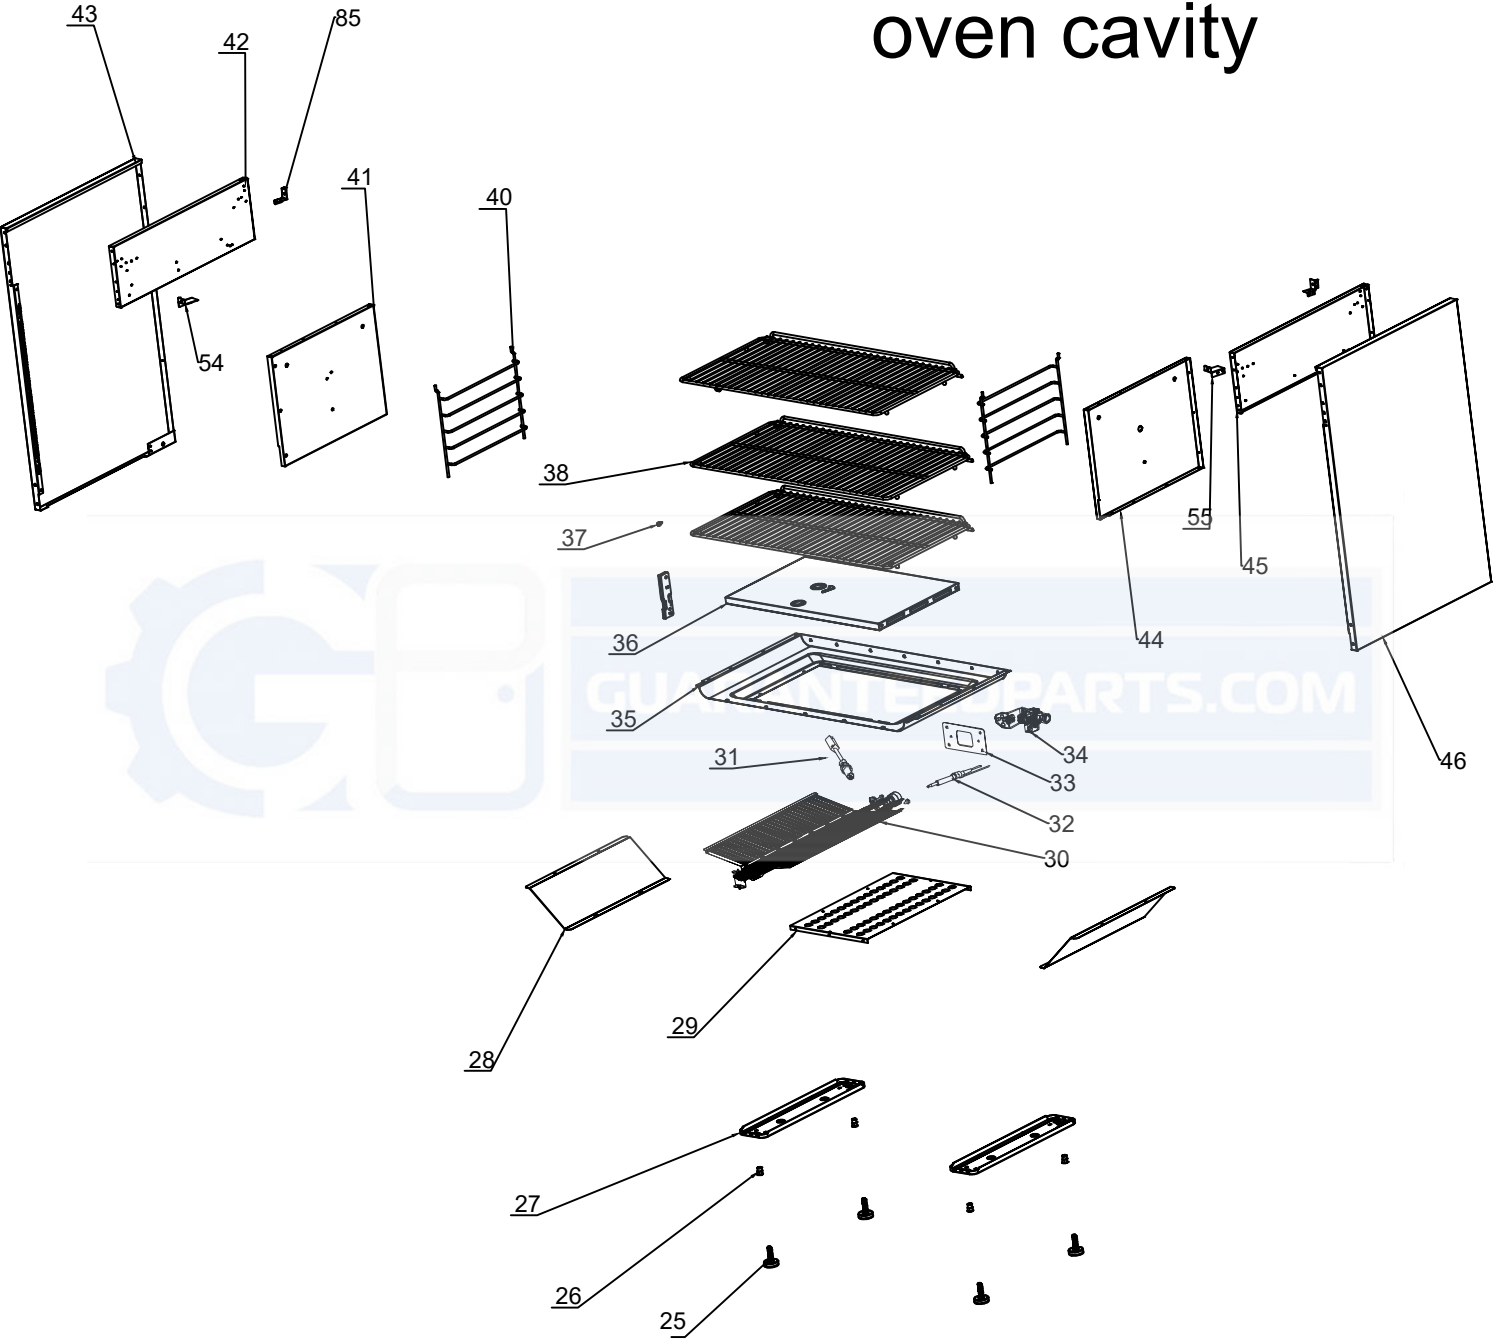

cooktop

cavity top

door

oven cavity

FFSGS6277-30

No.	Material Name	Material Code	Qty.	No.	Material Name	Material Code	Qty.
1	Handle G30R04	G30R04-101900	1	32	thermocouple G30R09 1400mm	G30R09-072400	1
2	door outside cover component G30R03	0307003000003	1	33	oven burner nozzle mount plate G30R09	G30R09-080101	1
3	outer door glass G30R03	G30R03-101100	1	34	oven burner cup with nozzle kit 1.9	0707203000016	1
4	door heat insulate plate G30X03	G30X03-101401	1	35	cavity down plate preinstalled part G30R09	0307105000037	1
5	door hinge G30R03 left	G30R03-110000	1	36	down tray G30R09	G30R09-210100	1
6	door hinge G30R03 right	G30R03-110010	1	37	kick plate fixed screw G36X03	G36X03-130100	2
7	inner door glass R/L strip G36X03	G36X03-101601	2	38	baking rack G30X03	G30X03-071900	2
8	inner door glass top/down strip G30X03	G30X03-101501	2	39	oven lamp	G36X03-180100	2
9	inner door glass G30R03	G30R03-100500	2	40	side rack G36X03	G36X03-073800	2
10	door black enameled component G30R03	G30R03-100600-Z	1	41	cavity top left side plate G36X04	G36X04-070505	1
11	knob G36R09 single gas outlet	G30R09-030100	4	42	left outside plate inside component G30R09	G30R09-071101	1
12	Knob for thermostate G30R09	G30R09-030102	1	43	left outside plate G30R09	G30R09-071001	1
13	temperature gauge G36R07	G36R07-190600	1	44	cavity top right side plate G36X04	G36X04-070504	1
14	switch with lock-red G48X03	G48X03-170200	1	45	right outside plate inside component G30R09	G30R09-071100	1
15	control panel G30R09	G30R09-030301	1	46	right outside plate G30R09	G30R09-071000	1
16	control panel inner plate G30R09	G30R09-032300-Z	1	47	thermo-sensor fixed part G20A01	G20A01-031100	2
17	Kick plate G30X03	G30X03-120102	1	48	grill burner front support G30R09	G30R09-073502	1
18	Front plate G30R09	G30R09-070100	1	49	grill burner component Sabaf G30R09	G30R09-0900	1
19	control panel gas manifold G30R09	G30R09-0307001	1	50	grill burner support G30R09	G30R09-073501	1
20	Valve 0.55	G20C02-030402	1	51	oven burner cup with nozzle kit 1.43	0707203000020	1
21	Valve 0.80	G20C02-030407	1	52	cavity top plate component G30R09	G30R09-070600	1
22	Valve 0.76	G20C02-030406	2	53	cavity insulation plate	G30R09-074500	1
23	Thermostat G30R09	G30R09-030600	1	54	cooktop front support G30R09 L	G30R09-022100	1
24	door hinge mount G36X03	G36X03-110000-1	2	55	cooktop front support G30R09 R	G30R09-022101	1
25	legs G20C01	G20C01-071500	4	56	fan cover G36X03	G36X03-091700	1
27	left/right foot installed part	G30R09-071102	2	57	fan motor-1 G20A01	G20A01-091501	1
28	oven burner insulation plate G30R09	G30R09-200800	2	58	cavity structure frame glass wool	G30R09-070800	1
29	oven burner fixed plate G30R09	G30R09-072100	1	59	cavity black enameled back plate G30R09	G30R09-070300	1
30	oven burner component Sabaf G30R09	G30R09-0800	1	60	cavity back plate glass wool	G30R09-072900	1
31	oven burner spark plug 850mm	G30R09-170500	1	61	cavity back insulation plate	G30R09-072200	1