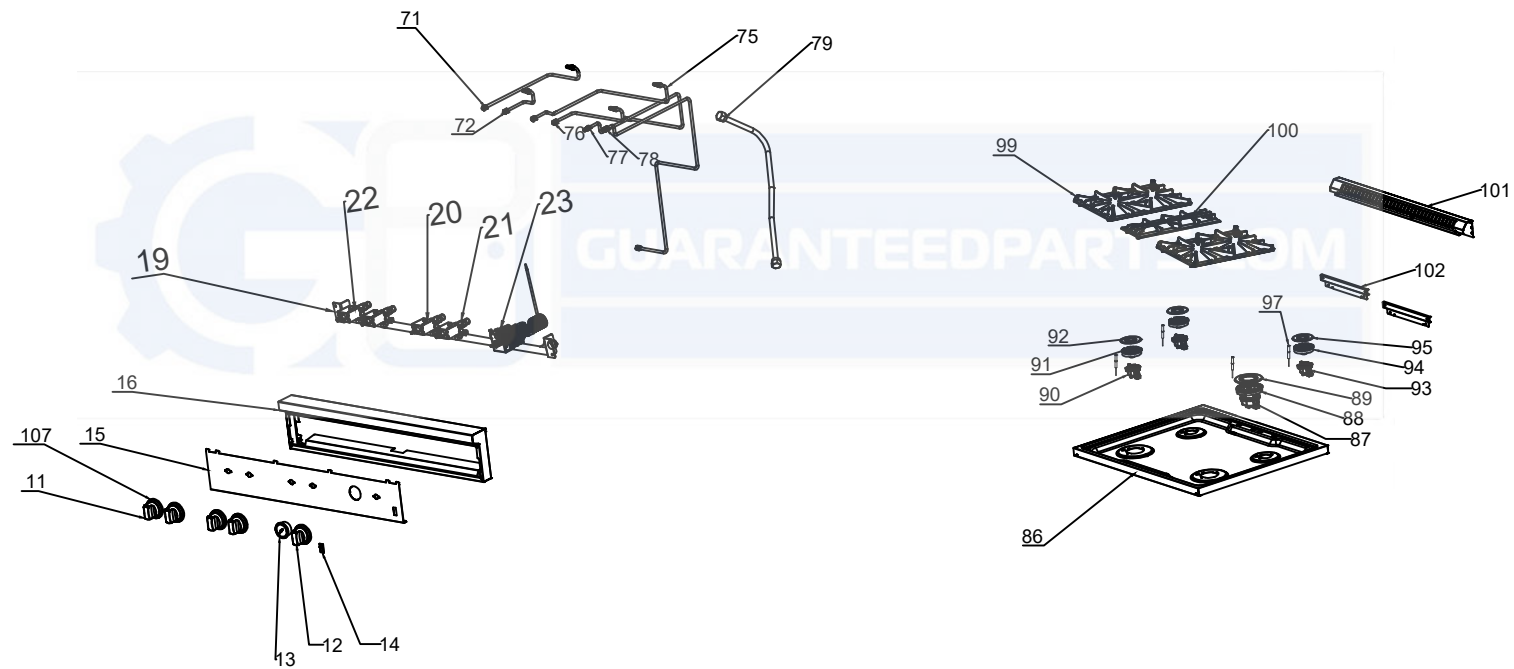

cooktop

cavity top

door

oven cavity

FFSGS6277-30

No.	Material Name	Material Code	Qty.	No.	Material Name	Material Code	Qty.
1	Handle G30R04	G30R04-101900	1	32	thermocouple G30R09 1400mm	G30R09-072400	1
2	door outside cover component G30R03	0307003000003	1	33	oven burner nozzle mount plate G30R09	G30R09-080101	1
3	outer door glass G30R03	G30R03-101100	1	34	oven burner cup with nozzle kit 1.9	0707203000016	1
4	door heat insulate plate G30X03	G30X03-101401	1	35	cavity down plate preinstalled part G30R09	0307105000037	1
5	door hinge G30R03 left	G30R03-110000	1	36	down tray G30R09	G30R09-210100	1
6	door hinge G30R03 right	G30R03-110010	1	37	kick plate fixed screw G36X03	G36X03-130100	2
7	inner door glass R/L strip G36X03	G36X03-101601	2	38	baking rack G30X03	G30X03-071900	2
8	inner door glass top/down strip G30X03	G30X03-101501	2	39	oven lamp	G36X03-180100	2
9	inner door glass G30R03	G30R03-100500	2	40	side rack G36X03	G36X03-073800	2
10	door black enameled component G30R03	G30R03-100600-Z	1	41	cavity top left side plate G36X04	G36X04-070505	1
11	knob G36R09 single gas outlet	G30R09-030100	4	42	left outside plate inside component G30R09	G30R09-071101	1
12	Knob for thermostate G30R09	G30R09-030102	1	43	left outside plate G30R09	G30R09-071001	1
13	temperature gauge G36R07	G36R07-190600	1	44	cavity top right side plate G36X04	G36X04-070504	1
14	switch with lock-red G48X03	G48X03-170200	1	45	right outside plate inside component G30R09	G30R09-071100	1
15	control panel G30R09	G30R09-030301	1	46	right outside plate G30R09	G30R09-071000	1
16	control panel inner plate G30R09	G30R09-032300-Z	1	47	thermo-sensor fixed part G20A01	G20A01-031100	2
17	Kick plate G30X03	G30X03-120102	1	48	grill burner front support G30R09	G30R09-073502	1
18	Front plate G30R09	G30R09-070100	1	49	grill burner component Sabaf G30R09	G30R09-0900	1
19	control panel gas manifold G30R09	G30R09-0307001	1	50	grill burner support G30R09	G30R09-073501	1
20	Valve 0.55	G20C02-030402	1	51	oven burner cup with nozzle kit 1.43	0707203000020	1
21	Valve 0.80	G20C02-030407	1	52	cavity top plate component G30R09	G30R09-070600	1
22	Valve 0.76	G20C02-030406	2	53	cavity insulation plate	G30R09-074500	1
23	Thermostat G30R09	G30R09-030600	1	54	cooktop front support G30R09 L	G30R09-022100	1
24	door hinge mount G36X03	G36X03-110000-1	2	55	cooktop front support G30R09 R	G30R09-022101	1
25	legs G20C01	G20C01-071500	4	56	fan cover G36X03	G36X03-091700	1
27	left/right foot installed part	G30R09-071102	2	57	fan motor-1 G20A01	G20A01-091501	1
28	oven burner insulation plate G30R09	G30R09-200800	2	58	cavity structure frame glass wool	G30R09-070800	1
29	oven burner fixed plate G30R09	G30R09-072100	1	59	cavity black enameled back plate G30R09	G30R09-070300	1
30	oven burner component Sabaf G30R09	G30R09-0800	1	60	cavity back plate glass wool	G30R09-072900	1
31	oven burner spark plug 850mm	G30R09-170500	1	61	cavity back insulation plate	G30R09-072200	1