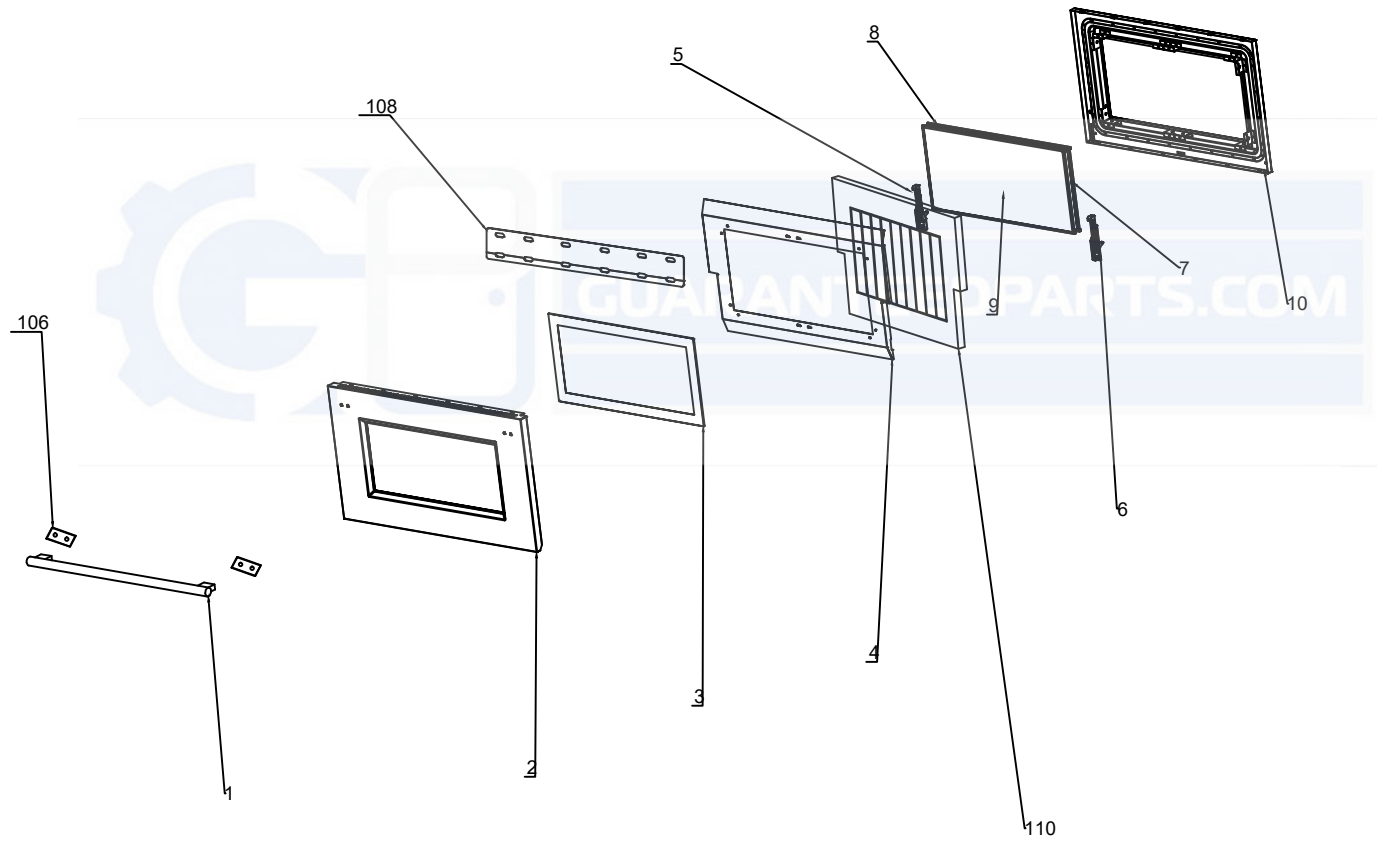

cooktop

cavity top

door

oven cavity

FFSGS6277-30

No.	Material Name	Material Code	Qty.	No.	Material Name	Material Code	Qty.
1	Handle G30R04	G30R04-101900	1	32	thermocouple G30R09 1400mm	G30R09-072400	1
2	door outside cover component G30R03	0307003000003	1	33	oven burner nozzle mount plate G30R09	G30R09-080101	1
3	outer door glass G30R03	G30R03-101100	1	34	oven burner cup with nozzle kit 1.9	0707203000016	1
4	door heat insulate plate G30X03	G30X03-101401	1	35	cavity down plate preinstalled part G30R09	0307105000037	1
5	door hinge G30R03 left	G30R03-110000	1	36	down tray G30R09	G30R09-210100	1
6	door hinge G30R03 right	G30R03-110010	1	37	kick plate fixed screw G36X03	G36X03-130100	2
7	inner door glass R/L strip G36X03	G36X03-101601	2	38	baking rack G30X03	G30X03-071900	2
8	inner door glass top/down strip G30X03	G30X03-101501	2	39	oven lamp	G36X03-180100	2
9	inner door glass G30R03	G30R03-100500	2	40	side rack G36X03	G36X03-073800	2
10	door black enameled component G30R03	G30R03-100600-Z	1	41	cavity top left side plate G36X04	G36X04-070505	1
11	knob G36R09 single gas outlet	G30R09-030100	4	42	left outside plate inside component G30R09	G30R09-071101	1
12	Knob for thermostate G30R09	G30R09-030102	1	43	left outside plate G30R09	G30R09-071001	1
13	temperature gauge G36R07	G36R07-190600	1	44	cavity top right side plate G36X04	G36X04-070504	1
14	switch with lock-red G48X03	G48X03-170200	1	45	right outside plate inside component G30R09	G30R09-071100	1
15	control panel G30R09	G30R09-030301	1	46	right outside plate G30R09	G30R09-071000	1
16	control panel inner plate G30R09	G30R09-032300-Z	1	47	thermo-sensor fixed part G20A01	G20A01-031100	2
17	Kick plate G30X03	G30X03-120102	1	48	grill burner front support G30R09	G30R09-073502	1
18	Front plate G30R09	G30R09-070100	1	49	grill burner component Sabaf G30R09	G30R09-0900	1
19	control panel gas manifold G30R09	G30R09-0307001	1	50	grill burner support G30R09	G30R09-073501	1
20	Valve 0.55	G20C02-030402	1	51	oven burner cup with nozzle kit 1.43	0707203000020	1
21	Valve 0.80	G20C02-030407	1	52	cavity top plate component G30R09	G30R09-070600	1
22	Valve 0.76	G20C02-030406	2	53	cavity insulation plate	G30R09-074500	1
23	Thermostat G30R09	G30R09-030600	1	54	cooktop front support G30R09 L	G30R09-022100	1
24	door hinge mount G36X03	G36X03-110000-1	2	55	cooktop front support G30R09 R	G30R09-022101	1
25	legs G20C01	G20C01-071500	4	56	fan cover G36X03	G36X03-091700	1
27	left/right foot installed part	G30R09-071102	2	57	fan motor-1 G20A01	G20A01-091501	1
28	oven burner insulation plate G30R09	G30R09-200800	2	58	cavity structure frame glass wool	G30R09-070800	1
29	oven burner fixed plate G30R09	G30R09-072100	1	59	cavity black enameled back plate G30R09	G30R09-070300	1
30	oven burner component Sabaf G30R09	G30R09-0800	1	60	cavity back plate glass wool	G30R09-072900	1
31	oven burner spark plug 850mm	G30R09-170500	1	61	cavity back insulation plate	G30R09-072200	1