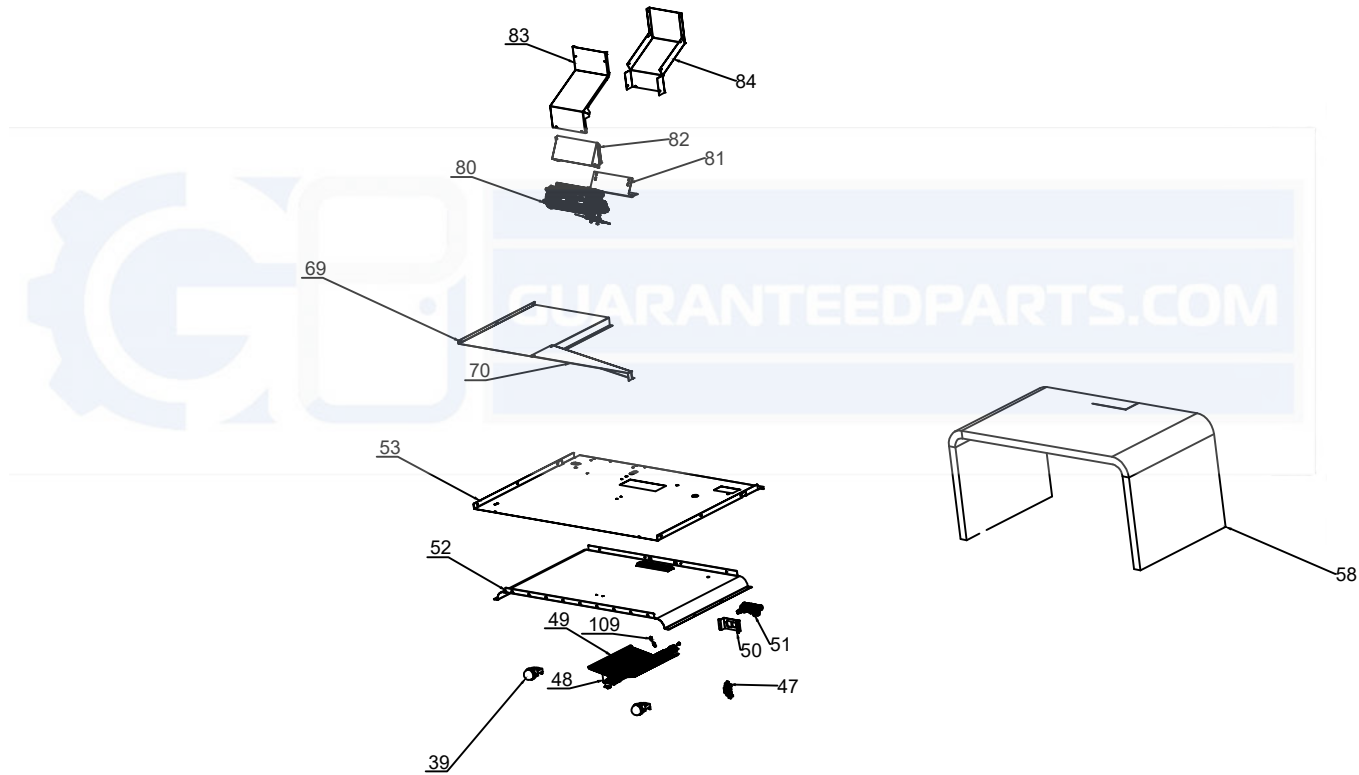

cooktop

cavity top

door

oven cavity

FFSGS6277-30

No.	Material Name	Material Code	Qty.	No.	Material Name	Material Code	Qty.
1	Handle G30R04	G30R04-101900	1	32	thermocouple G30R09 1400mm	G30R09-072400	1
2	door outside cover component G30R03	0307003000003	1	33	oven burner nozzle mount plate G30R09	G30R09-080101	1
3	outer door glass G30R03	G30R03-101100	1	34	oven burner cup with nozzle kit 1.9	0707203000016	1
4	door heat insulate plate G30X03	G30X03-101401	1	35	cavity down plate preinstalled part G30R09	0307105000037	1
5	door hinge G30R03 left	G30R03-110000	1	36	down tray G30R09	G30R09-210100	1
6	door hinge G30R03 right	G30R03-110010	1	37	kick plate fixed screw G36X03	G36X03-130100	2
7	inner door glass R/L strip G36X03	G36X03-101601	2	38	baking rack G30X03	G30X03-071900	2
8	inner door glass top/down strip G30X03	G30X03-101501	2	39	oven lamp	G36X03-180100	2
9	inner door glass G30R03	G30R03-100500	2	40	side rack G36X03	G36X03-073800	2
10	door black enameled component G30R03	G30R03-100600-Z	1	41	cavity top left side plate G36X04	G36X04-070505	1
11	knob G36R09 single gas outlet	G30R09-030100	4	42	left outside plate inside component G30R09	G30R09-071101	1
12	Knob for thermostate G30R09	G30R09-030102	1	43	left outside plate G30R09	G30R09-071001	1
13	temperature gauge G36R07	G36R07-190600	1	44	cavity top right side plate G36X04	G36X04-070504	1
14	switch with lock-red G48X03	G48X03-170200	1	45	right outside plate inside component G30R09	G30R09-071100	1
15	control panel G30R09	G30R09-030301	1	46	right outside plate G30R09	G30R09-071000	1
16	control panel inner plate G30R09	G30R09-032300-Z	1	47	thermo-sensor fixed part G20A01	G20A01-031100	2
17	Kick plate G30X03	G30X03-120102	1	48	grill burner front support G30R09	G30R09-073502	1
18	Front plate G30R09	G30R09-070100	1	49	grill burner component Sabaf G30R09	G30R09-0900	1
19	control panel gas manifold G30R09	G30R09-0307001	1	50	grill burner support G30R09	G30R09-073501	1
20	Valve 0.55	G20C02-030402	1	51	oven burner cup with nozzle kit 1.43	0707203000020	1
21	Valve 0.80	G20C02-030407	1	52	cavity top plate component G30R09	G30R09-070600	1
22	Valve 0.76	G20C02-030406	2	53	cavity insulation plate	G30R09-074500	1
23	Thermostat G30R09	G30R09-030600	1	54	cooktop front support G30R09 L	G30R09-022100	1
24	door hinge mount G36X03	G36X03-110000-1	2	55	cooktop front support G30R09 R	G30R09-022101	1
25	legs G20C01	G20C01-071500	4	56	fan cover G36X03	G36X03-091700	1
27	left/right foot installed part	G30R09-071102	2	57	fan motor-1 G20A01	G20A01-091501	1
28	oven burner insulation plate G30R09	G30R09-200800	2	58	cavity structure frame glass wool	G30R09-070800	1
29	oven burner fixed plate G30R09	G30R09-072100	1	59	cavity black enameled back plate G30R09	G30R09-070300	1
30	oven burner component Sabaf G30R09	G30R09-0800	1	60	cavity back plate glass wool	G30R09-072900	1
31	oven burner spark plug 850mm	G30R09-170500	1	61	cavity back insulation plate	G30R09-072200	1